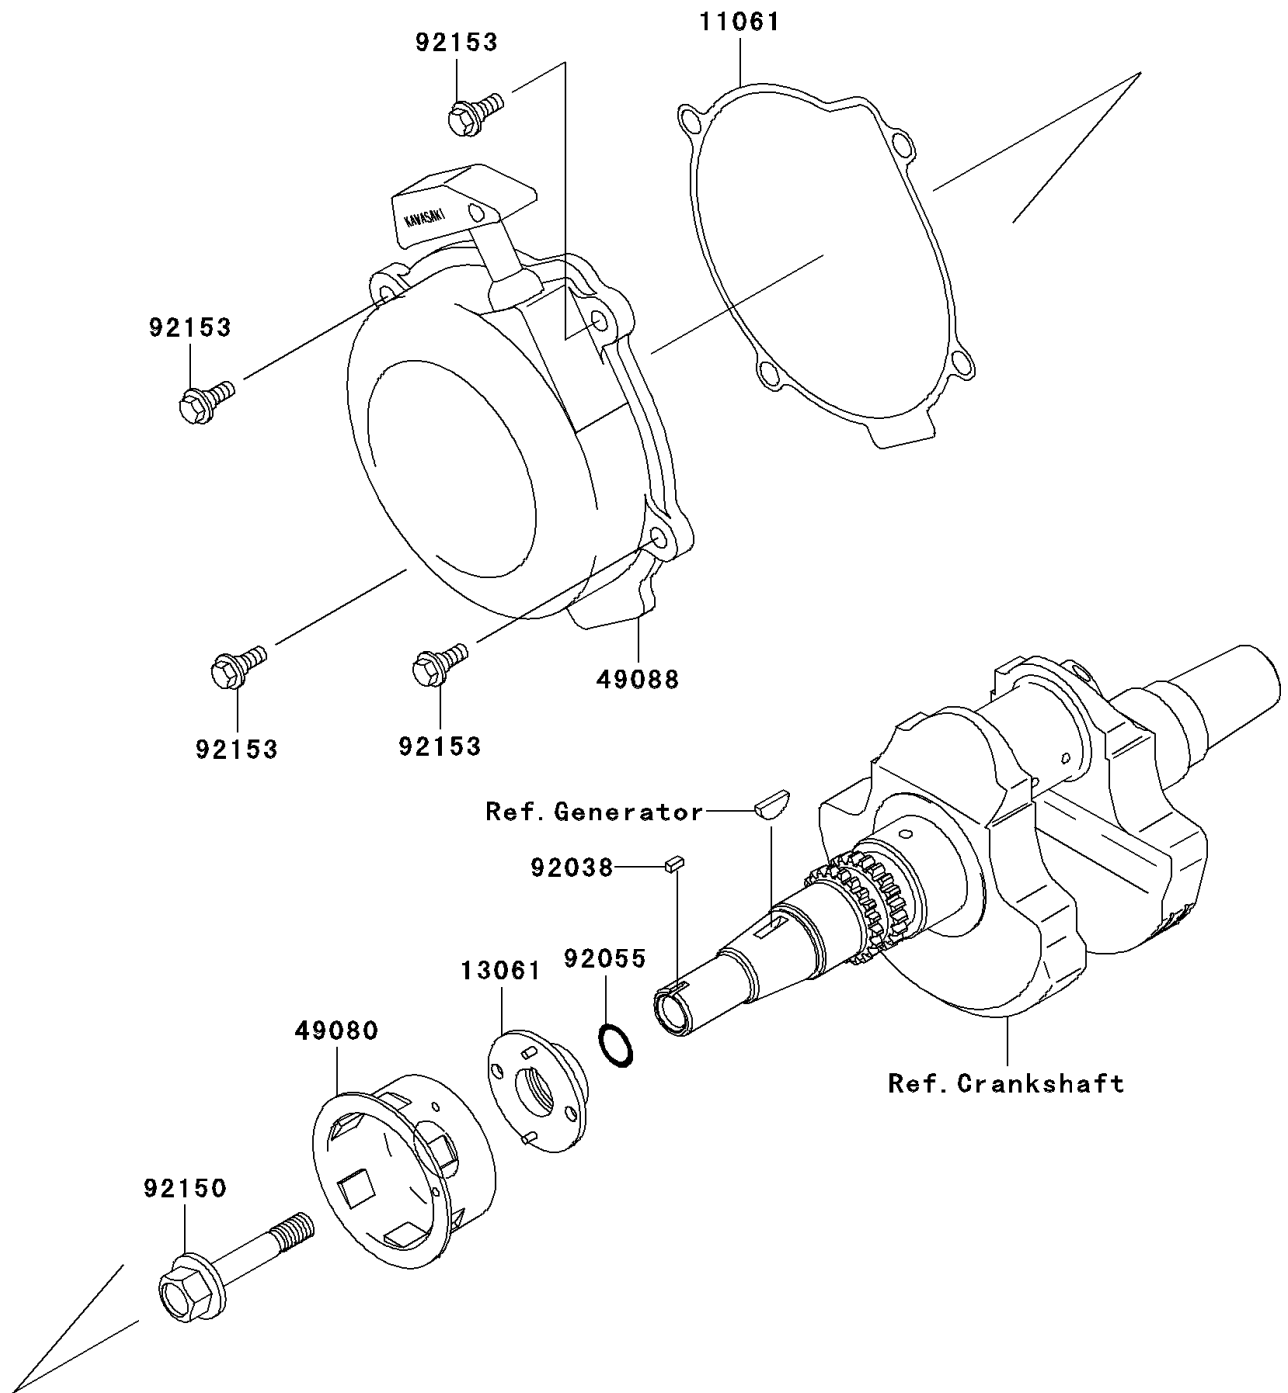

2007 Brute Force 650 4x4i PARTS DIAGRAM

Recoil Starter

E3040

2007 Brute Force 650 4x4i PARTS LIST

Recoil Starter

ITEM NAME	PART NUMBER	QUANTITY
GASKET,RECOIL STARTER (Ref # 11061)	11061-1153	1
BOSS (Ref # 13061)	13061-1873	1
PULLEY-STARTING (Ref # 49080)	49080-1061	1
STARTER-RECOIL (Ref # 49088)	49088-1058	1
KEY,SUNK (Ref # 92038)	92038-1051	1
RING-O,19.8X2.2 (Ref # 92055)	92055-1215	1
BOLT,12X65 (Ref # 92150)	92150-1987	1
BOLT,FLANGED,6X16 (Ref # 92153)	92153-7007	4