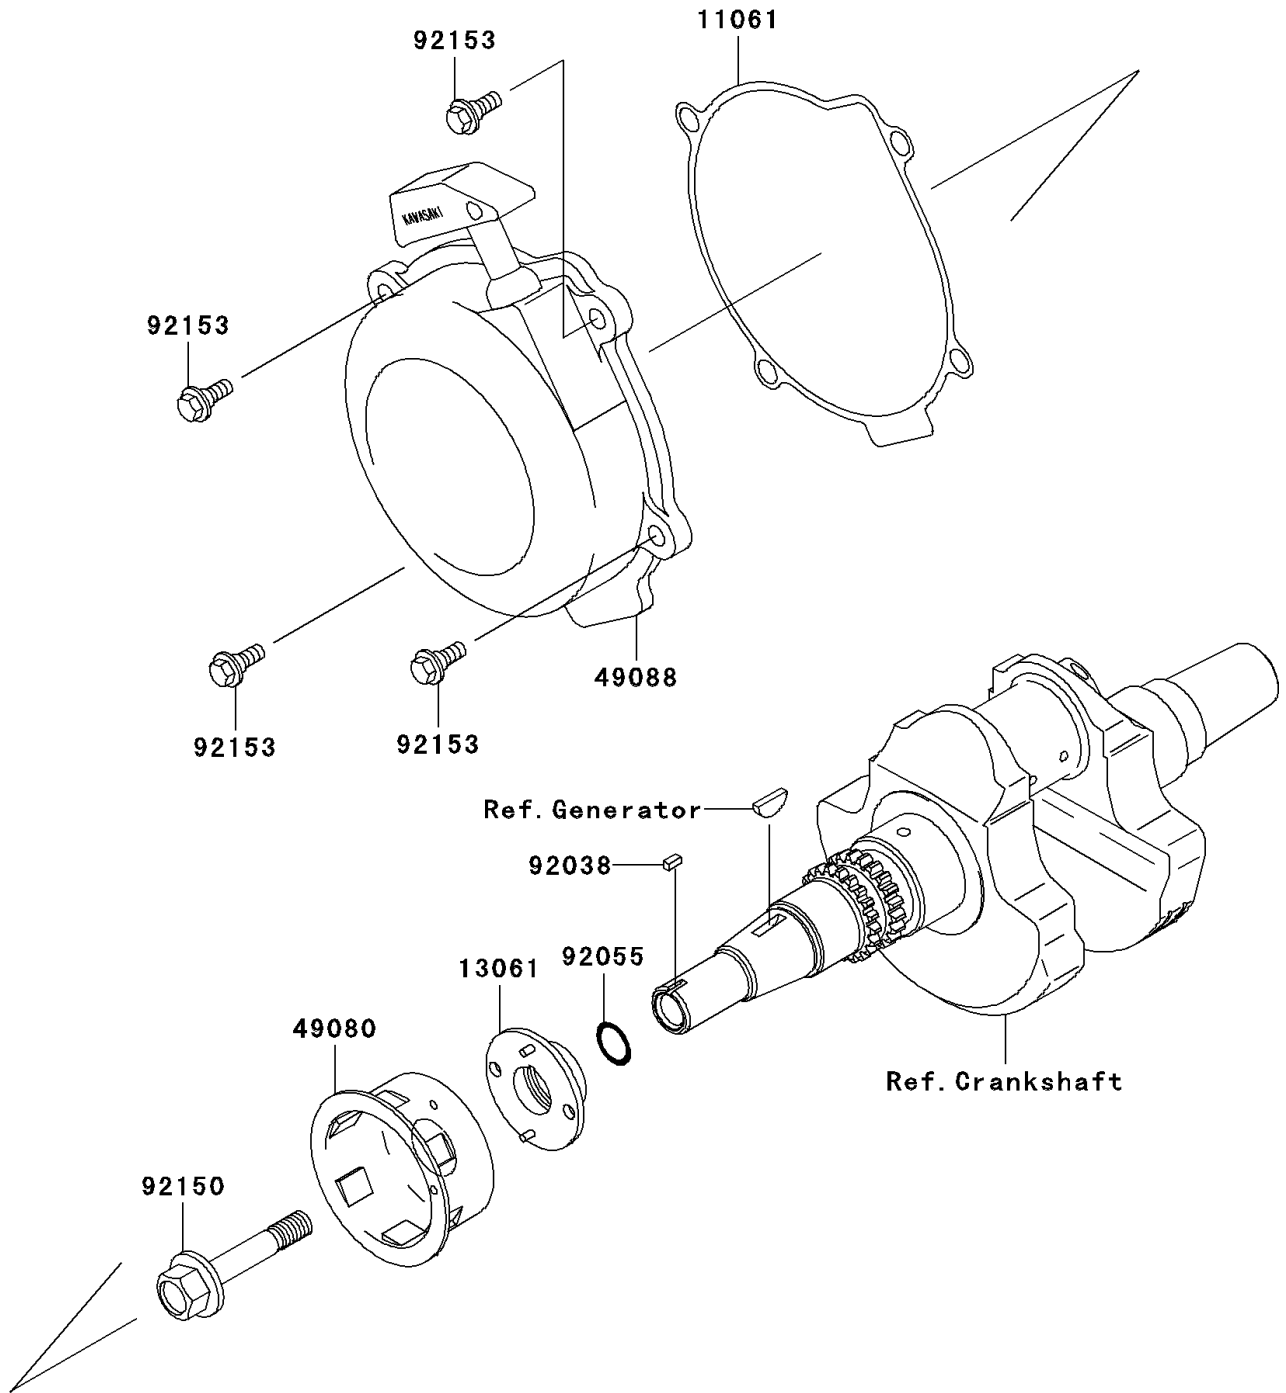

2008 Brute Force® 650 4x4i PARTS DIAGRAM

Recoil Starter

E3040

2008 Brute Force® 650 4x4i PARTS LIST

Recoil Starter

ITEM NAME	PART NUMBER	QUANTITY
GASKET,RECOIL STARTER (Ref # 11061)	11061-1153	1
BOSS (Ref # 13061)	13061-1873	1
PULLEY-STARTING (Ref # 49080)	49080-1061	1
STARTER-RECOIL (Ref # 49088)	49088-1058	1
KEY,SUNK (Ref # 92038)	92038-1051	1
RING-O,19.8X2.2 (Ref # 92055)	92055-1215	1
BOLT,12X65 (Ref # 92150)	92150-1987	1
BOLT,FLANGED,6X16 (Ref # 92153)	92153-7007	4