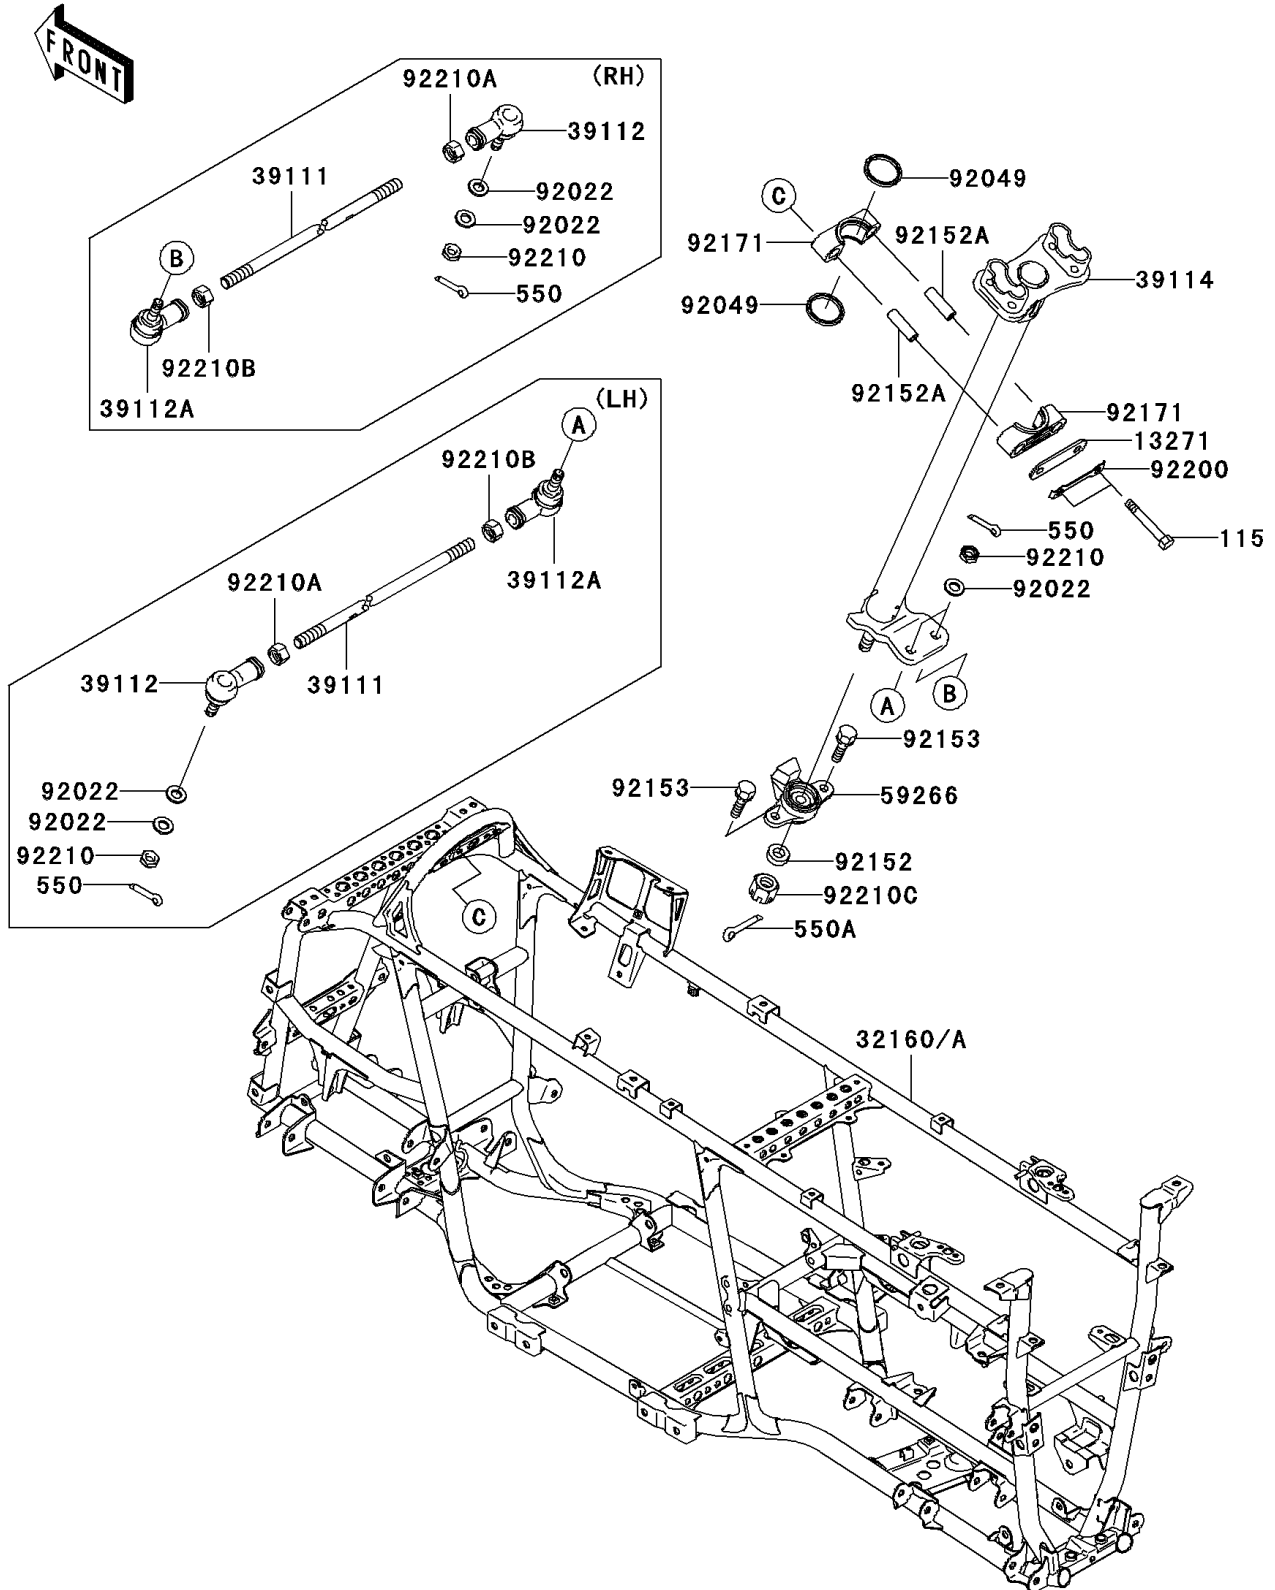

2008 Brute Force® 650 4x4i PARTS DIAGRAM

Frame

F2120

2008 Brute Force® 650 4x4i PARTS LIST

Frame

ITEM NAME	PART NUMBER	QUANTITY
BOLT-SMALL-UPSET,8X55 (Ref # 115)	115S0855	2
PLATE,STEERING,CLAMP (Ref # 13271)	13271-7506	1
FRAME-COMP (Ref # 32160A)	32160-0227	1
ROD-TIE (Ref # 39111)	39111-0023	2
RODEND-TIE,RIGHT HANDED (Ref # 39112)	39112-0009	2
RODEND-TIE,LEFT HANDED (Ref # 39112A)	39112-0010	2
SHAFT-COMP-STRG (Ref # 39114)	39114-0006	1
PIN-COTTER,2.0X15 (Ref # 550)	550D2015	4
PIN-COTTER,3.0X25 (Ref # 550A)	550D3025	1
JOINT-BALL (Ref # 59266)	59266-1125	1
WASHER,10.2X20X1.5 (Ref # 92022)	92022-3742	6
SEAL-OIL,SR31.8X37.5X3.8LR (Ref # 92049)	92049-7501	2
COLLAR,12X21.3X7 (Ref # 92152)	92152-1351	1
COLLAR,9.1X13.95X42 (Ref # 92152A)	92152-7501	2
BOLT,8X30 (Ref # 92153)	92153-1065	2
CLAMP,STEERING (Ref # 92171)	92171-7501	2
WASHER,STEERING CLAMP (Ref # 92200)	92200-0384	1
NUT,LOCK,10MM (Ref # 92210)	92210-1184	4
NUT,RIGHT HANDED (Ref # 92210A)	92210-1385	2
NUT,LEFT HANDED (Ref # 92210B)	92210-1386	2
NUT,12MM (Ref # 92210C)	92210-7501	1