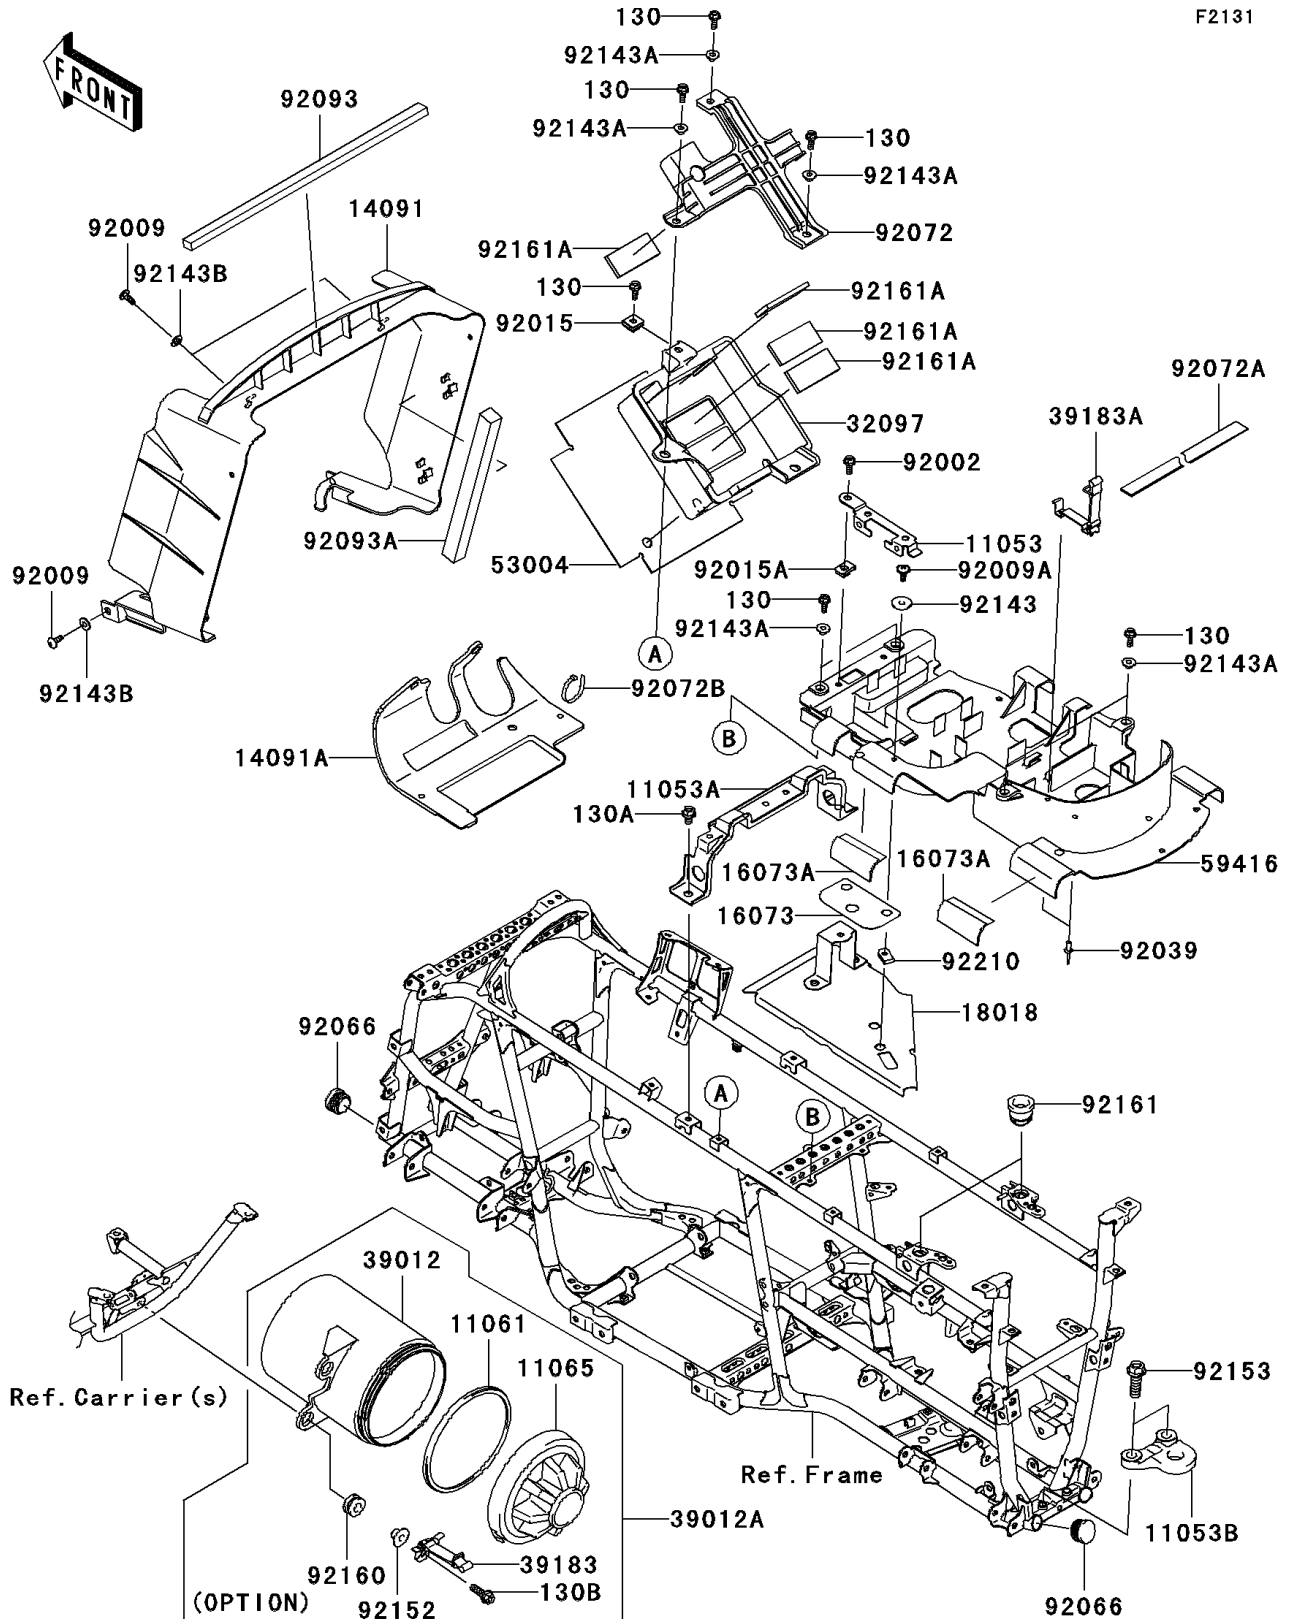

2008 Brute Force® 650 4x4i PARTS DIAGRAM

Frame Fittings

2008 Brute Force® 650 4x4i PARTS LIST

Frame Fittings

ITEM NAME	PART NUMBER	QUANTITY
BRACKET,FUSE ASSY (Ref # 11053)	11053-0937	1
BRACKET,SEAT&BATTERY BAND (Ref # 11053A)	11053-0969	1
BRACKET,TRAILER HITCH (Ref # 11053B)	11053-1638	1
GASKET,TOOL CASE (Ref # 11061)	11061-0072	1
CAP,TOOL CASE (Ref # 11065)	11065-0088	1
COVER,RADIATOR (Ref # 14091)	14091-0338	1
COVER,AIR CLEANER (Ref # 14091A)	14091-0540	1
INSULATOR,ELECTRIC CASE (Ref # 16073)	16073-0035	1
INSULATOR,ELECTRIC CASE (Ref # 16073A)	16073-0036	2
PLATE-HEAT GUARD (Ref # 18018)	18018-0009	1
CASE-BATTERY (Ref # 32097)	32097-0009	1
CASE-STORAGE (Ref # 39012)	39012-0005	1
CASE-STORAGE,ASSY (Ref # 39012A)	39012-5013	1
BAND-ASSY,TOOL BAG (Ref # 39183)	39183-0003	1
BAND-ASSY,TOOL BAG (Ref # 39183A)	39183-1065	1
MAT,BATTERY CASE (Ref # 53004)	53004-0002	1
CASE-ELECTRIC (Ref # 59416)	59416-0004	1
BOLT,6X16 (Ref # 92002)	92002-1571	1
SCREW,TAPPING,6X16 (Ref # 92009)	92009-1166	4
SCREW,6X16 (Ref # 92009A)	92009-1621	1
NUT,6MM (Ref # 92015)	92015-1094	1
NUT,6MM (Ref # 92015A)	92015-1602	1
RIVET,4.8MM (Ref # 92039)	92039-3719	2
PLUG (Ref # 92066)	92066-0036	4
BAND,BATTERY (Ref # 92072)	92072-0033	1
BAND,MAGIC TAPE (Ref # 92072A)	92072-0040	1
BAND,L=188 (Ref # 92072B)	92072-1239	4
SEAL,L=408 (Ref # 92093)	92093-0024	1
SEAL,L=250 (Ref # 92093A)	92093-0028	2

2008 Brute Force® 650 4x4i PARTS LIST

Frame Fittings

ITEM NAME	PART NUMBER	QUANTITY
COLLAR,L=6.5 (Ref # 92143)	92143-1025	1
COLLAR (Ref # 92143A)	92143-1057	7
COLLAR (Ref # 92143B)	92143-1087	4
COLLAR (Ref # 92152)	92152-0155	2
BOLT,FLANGED,12X35 (Ref # 92153)	92153-0847	2
DAMPER (Ref # 92160)	92160-1151	2
BOLT-FLANGED,6X16 (Ref # 130)	130J0616	8
BOLT-FLANGED,8X12 (Ref # 130A)	130J0812	2
BOLT-FLANGED,8X25 (Ref # 130B)	130J0825	2
DAMPER (Ref # 92161)	92161-0048	2
DAMPER (Ref # 92161A)	92161-1127	4
NUT (Ref # 92210)	92210-1331	1