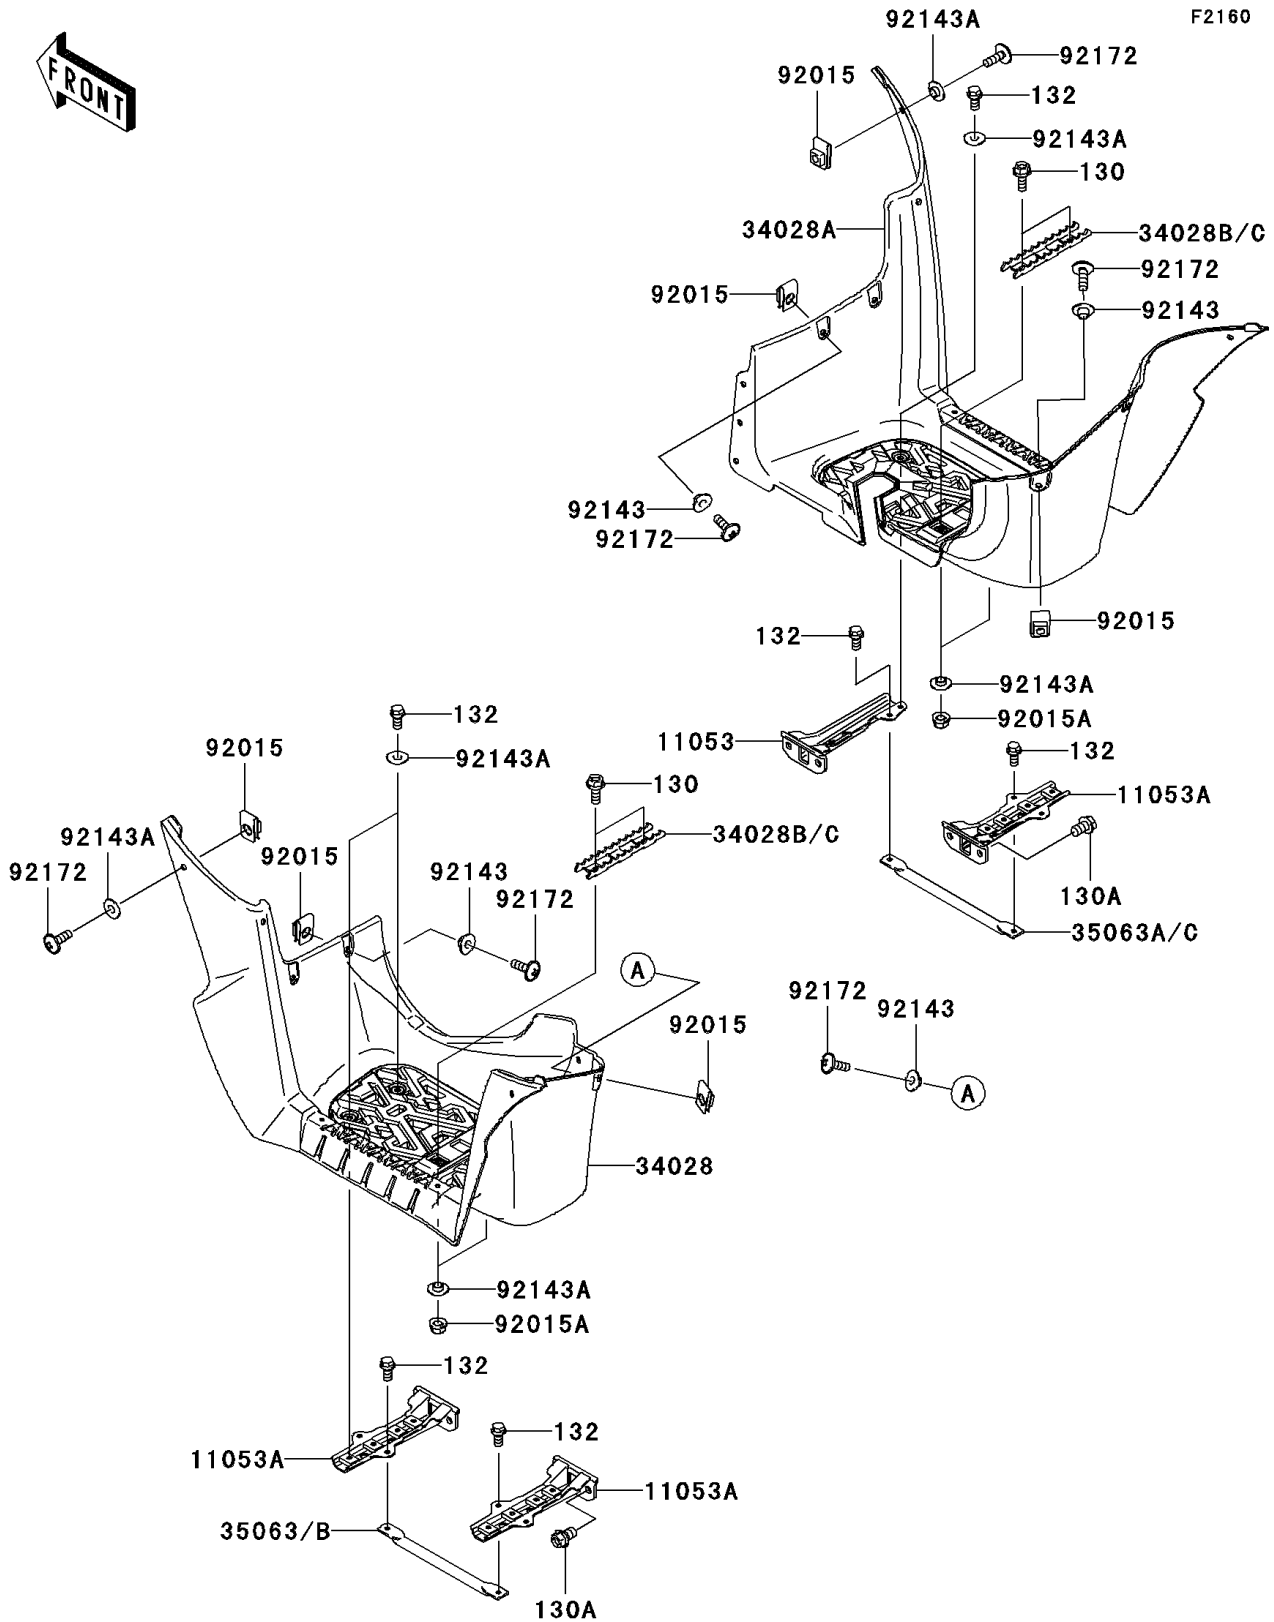

2007 Brute Force 650 4x4i PARTS DIAGRAM

Footrests

2007 Brute Force 650 4x4i PARTS LIST

Footrests

ITEM NAME	PART NUMBER	QUANTITY
BRACKET,FOOT BOARD,RH (Ref # 11053)	11053-0994	1
BRACKET,FOOT BOARD (Ref # 11053A)	11053-0996	3
BOLT-FLANGED,6X16 (Ref # 130)	130J0616	4
BOLT-FLANGED,10X16 (Ref # 130A)	130S1016	8
BOLT-FLANGED-SMALL,6X12 (Ref # 132)	132J0612	11
STEP,FOOT BOARD,LH,F.BLACK (Ref # 34028)	34028-0054-6Z	1
STEP,FOOT BOARD,RH,F.BLACK (Ref # 34028A)	34028-0055-6Z	1
STEP,FOOT PEG,F.BLACK (Ref # 34028B)	34028-1487-21	2
STAY,STEP,LH (Ref # 35063)	35063-0098	1
STAY,STEP,RH (Ref # 35063A)	35063-0099	1
NUT,6MM (Ref # 92015)	92015-1602	17
NUT,LOCK,FLANGED,6MM (Ref # 92015A)	92015-1603	4
COLLAR (Ref # 92143)	92143-1057	4
COLLAR (Ref # 92143A)	92143-1087	24
SCREW,6X18 (Ref # 92172)	92172-0002	17