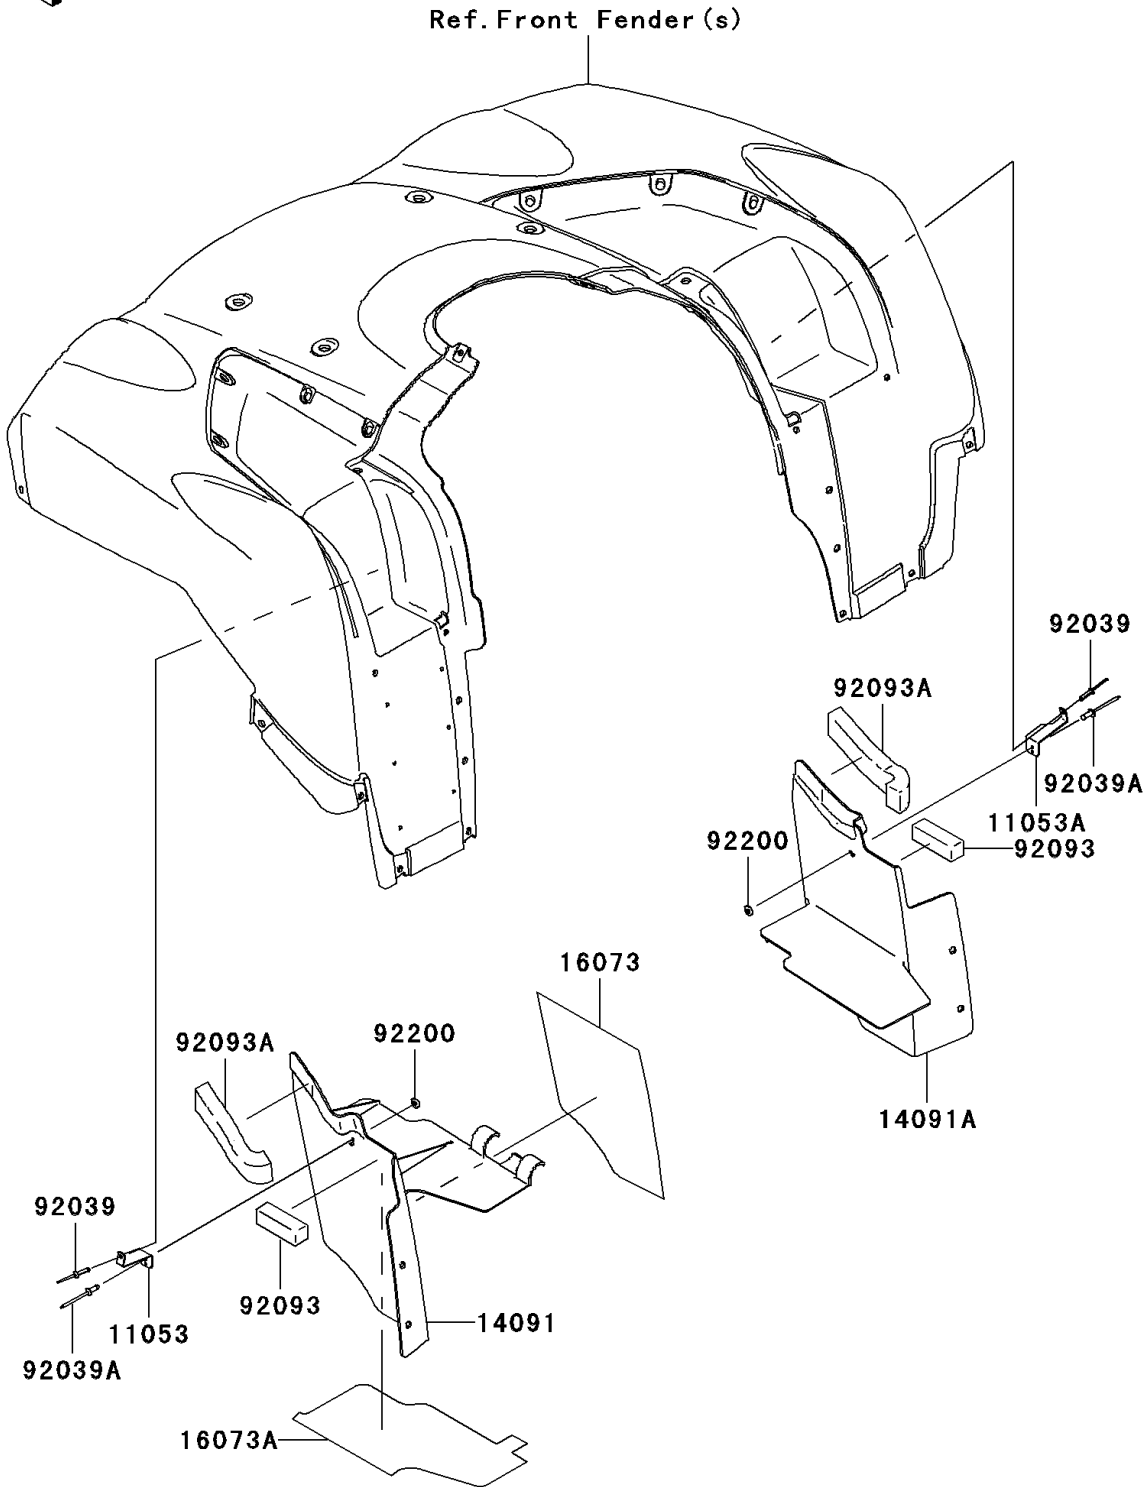

2008 Brute Force® 650 4x4i PARTS DIAGRAM

Flap

F2173

2008 Brute Force® 650 4x4i PARTS LIST

Flap

ITEM NAME	PART NUMBER	QUANTITY
BRACKET,INNER FLAP,LH (Ref # 11053)	11053-1979	1
BRACKET,INNER FLAP,RH (Ref # 11053A)	11053-1980	1
COVER,FRONT FENDER,LH (Ref # 14091)	14091-0491	1
COVER,FRONT FENDER,RH (Ref # 14091A)	14091-0492	1
INSULATOR,INNER FLAP,LH,LWR (Ref # 16073)	16073-0037	1
INSULATOR,INNER FLAP,LH,UPP (Ref # 16073A)	16073-0038	1
RIVET (Ref # 92039)	92039-1260	2
RIVET,3.2X8 (Ref # 92039A)	92039-3763	2
SEAL,FR FENDER (Ref # 92093)	92093-0038	2
SEAL (Ref # 92093A)	92093-1580	2
WASHER,3.5X8X1 (Ref # 92200)	92200-1251	2