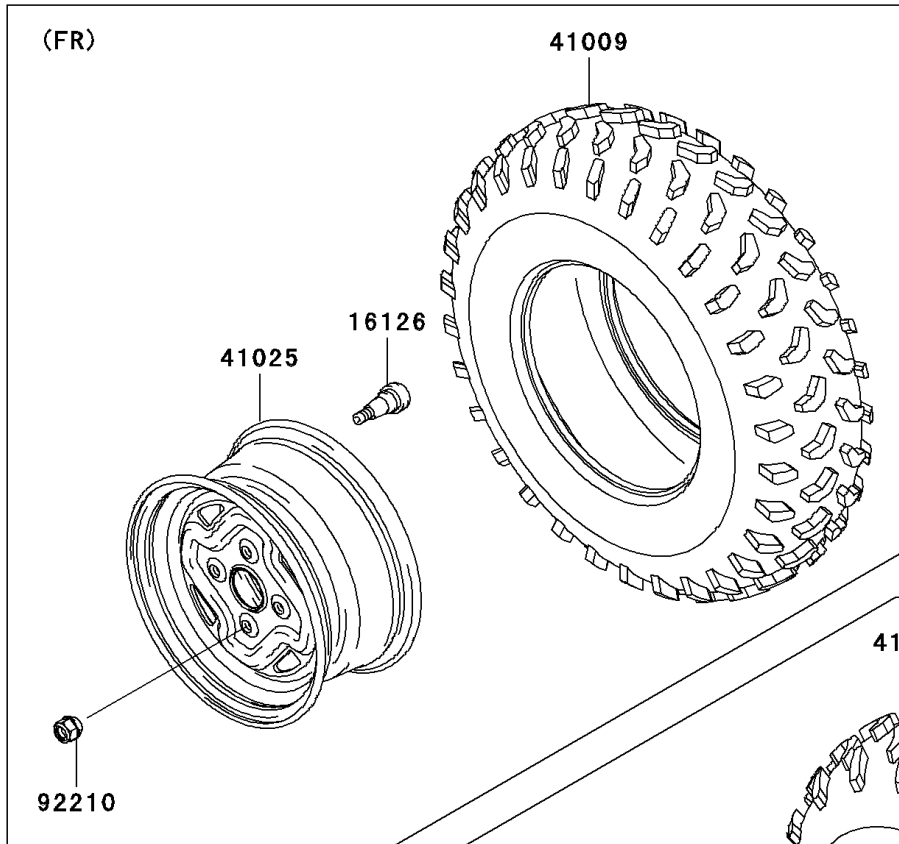

2007 Brute Force 650 4x4i PARTS DIAGRAM

Wheels/Tires

F2210

2007 Brute Force 650 4x4i PARTS LIST

Wheels/Tires

ITEM NAME	PART NUMBER	QUANTITY
VALVE (Ref # 16126)	16126-4001	4
TIRE,FR,AT25X8-12,KT191(D) (Ref # 41009)	41009-0039	2
TIRE,RR,AT25X10-12,KT195(D) (Ref # 41009A)	41009-0112	2
RIM,FR,12X6.0AT,F.S.BLACK (Ref # 41025)	41025-0043-397	2
RIM,RR,12X7.5AT,F.S.BLACK (Ref # 41025A)	41025-0044-397	2
NUT,LOCK,10MM (Ref # 92210)	92210-0203	16