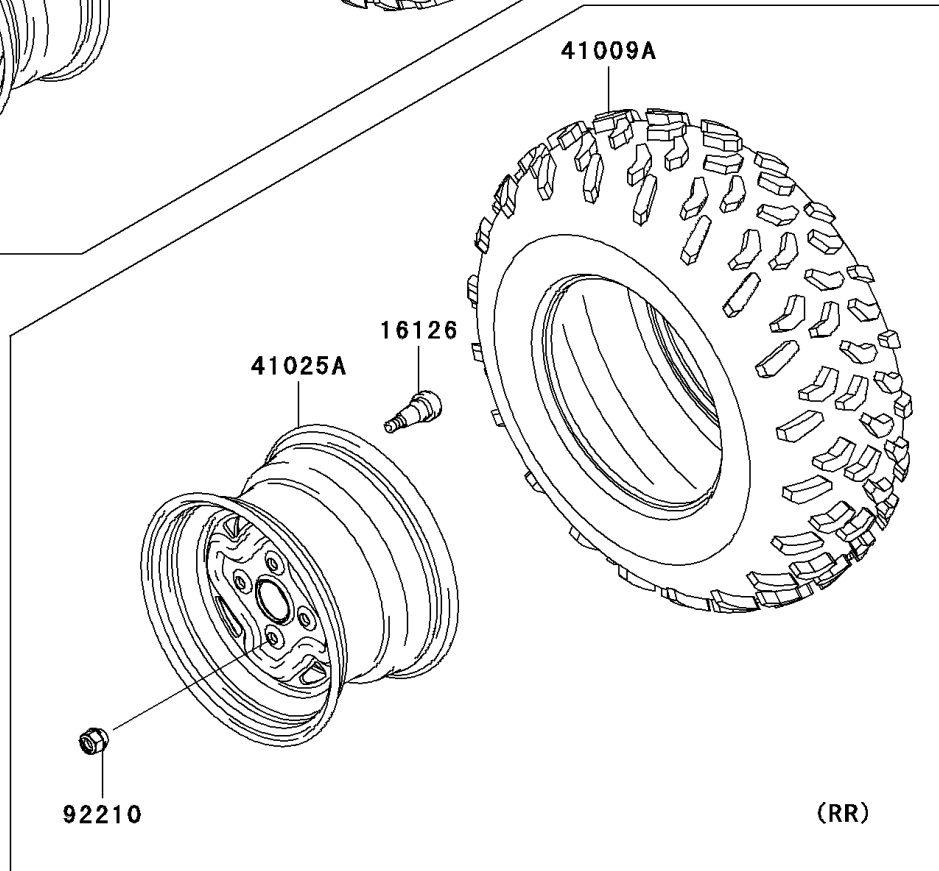

2007 Brute Force 650 4x4i PARTS DIAGRAM

Wheels/Tires

F2210

2007 Brute Force 650 4x4i PARTS LIST

Wheels/Tires

ITEM NAME	PART NUMBER	QUANTITY
VALVE (Ref # 16126)	16126-4001	4
TIRE,FR,AT25X8-12,KT191(D) (Ref # 41009)	41009-0039	2
TIRE,RR,AT25X10-12,KT195(D) (Ref # 41009A)	41009-0112	2
RIM,FR,12X6.0AT,F.S.BLACK (Ref # 41025)	41025-0043-397	2
RIM,RR,12X7.5AT,F.S.BLACK (Ref # 41025A)	41025-0044-397	2
NUT,LOCK,10MM (Ref # 92210)	92210-0203	16