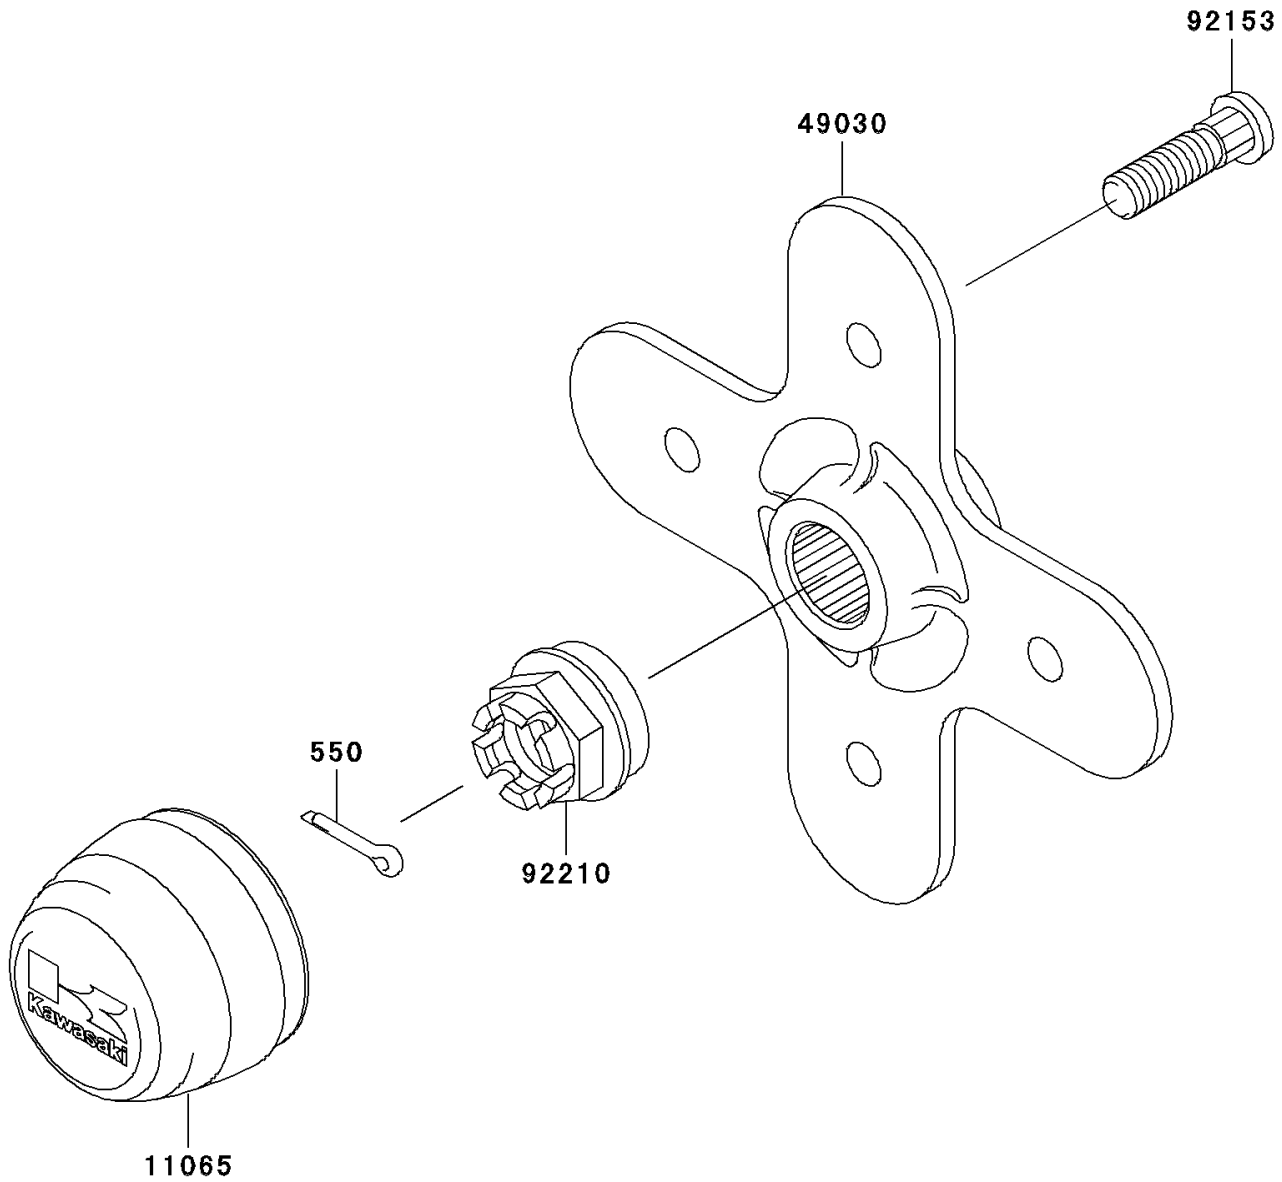

# 2007 Brute Force 650 4x4i PARTS DIAGRAM

Rear Hub

F2240

### Rear Hub

ITEM NAME	PART NUMBER	QUANTITY
CAP,WHEEL (Ref # 11065)	11065-0108	2
HUB,RR (Ref # 49030)	49030-0009	2
PIN-COTTER,4.0X25 (Ref # 550)	550D4025	2
BOLT,10X36.5 (Ref # 92153)	92153-0890	8
NUT,CASTLE,20MM (Ref # 92210)	92210-1381	2