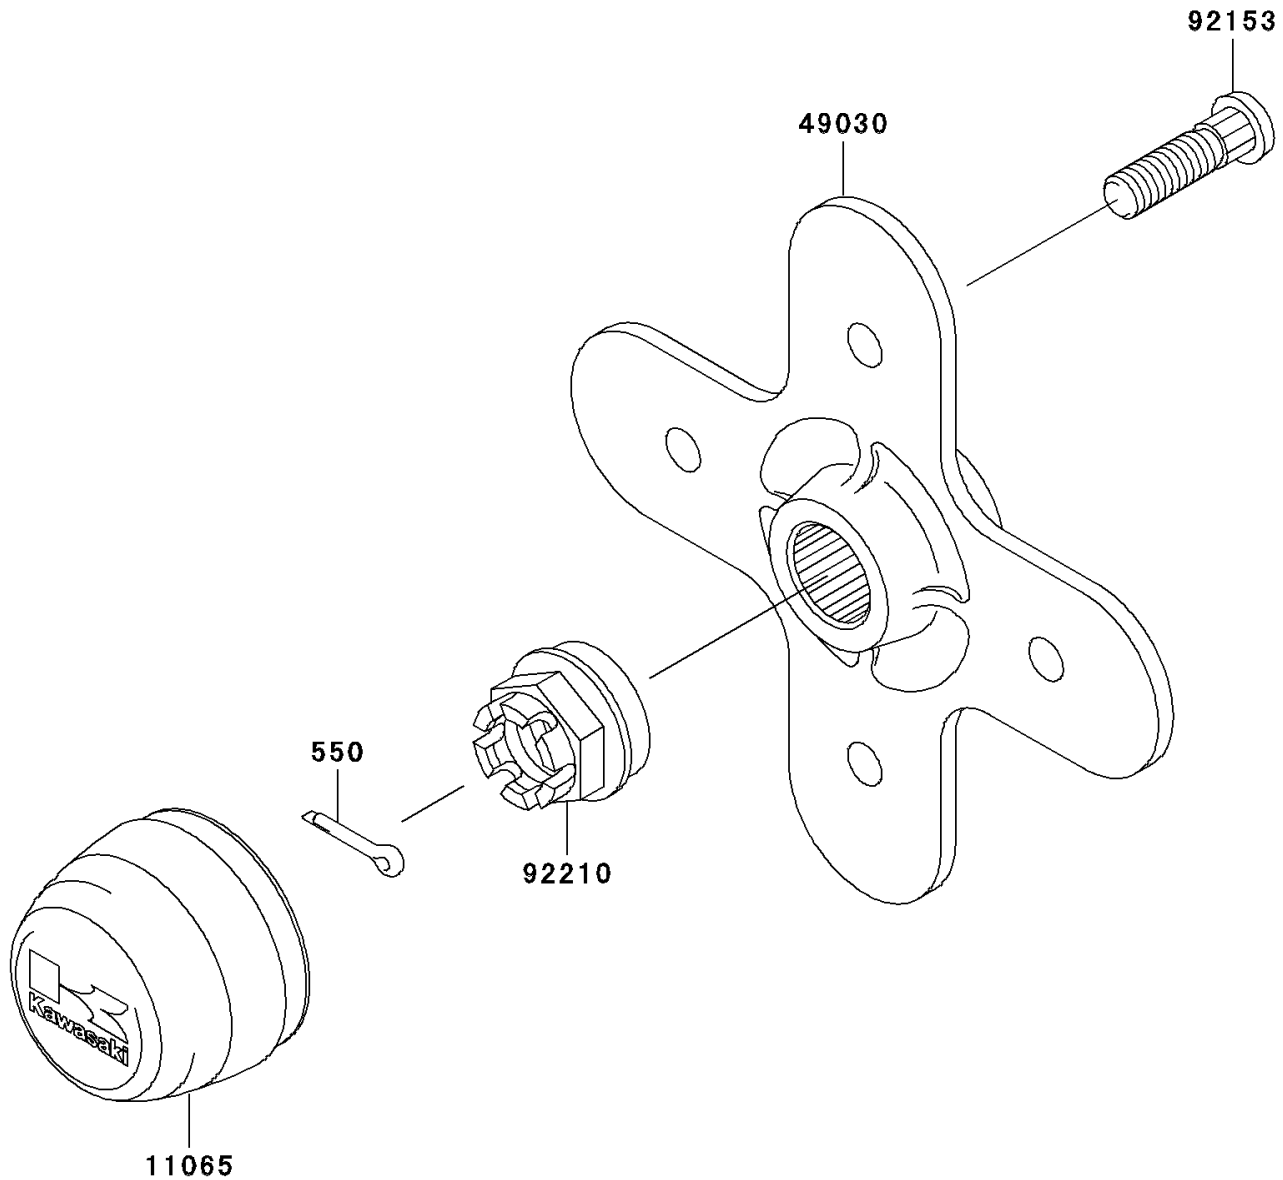

2008 Brute Force® 650 4x4i PARTS DIAGRAM

Rear Hub

F2240

2008 Brute Force® 650 4x4i PARTS LIST

Rear Hub

ITEM NAME	PART NUMBER	QUANTITY
CAP,WHEEL (Ref # 11065)	11065-0108	2
HUB,RR (Ref # 49030)	49030-0009	2
PIN-COTTER,4.0X25 (Ref # 550)	550D4025	2
BOLT,10X36.5 (Ref # 92153)	92153-0890	8
NUT,CASTLE,20MM (Ref # 92210)	92210-1381	2