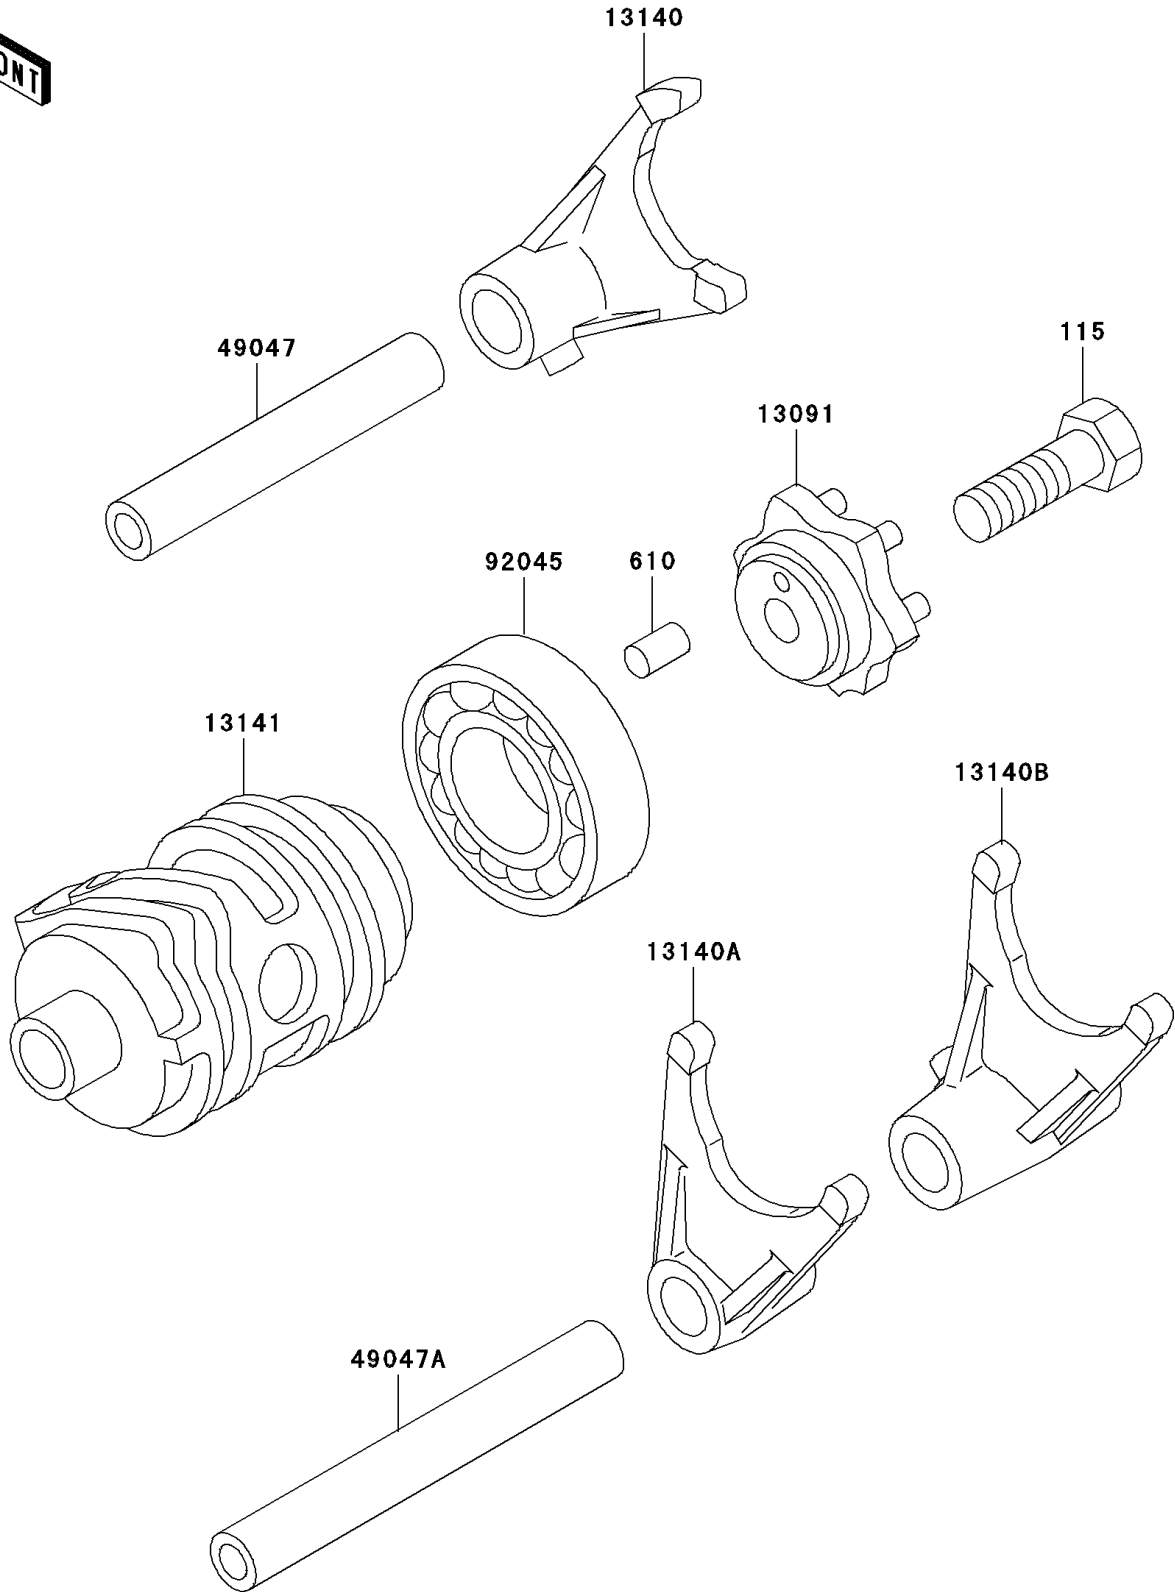

2001 KX100 PARTS DIAGRAM

Gear Change Drum/Shift Fork(s)

E1362

2001 KX100 PARTS LIST

Gear Change Drum/Shift Fork(s)

ITEM NAME	PART NUMBER	QUANTITY
BOLT-SMALL-UPSET (Ref # 115)	115G0825	1
ROLLER,4X8 (Ref # 610)	610A0408	1
HOLDER,CHANGE DRUM (Ref # 13091)	13091-1390	1
FORK-SHIFT,5TH&6TH (Ref # 13140)	13140-1302	1
FORK-SHIFT,2ND&3RD (Ref # 13140A)	13140-1303	1
FORK-SHIFT,LOW&4TH (Ref # 13140B)	13140-1304	1
DRUM-CHANGE (Ref # 13141)	13141-1120	1
ROD-SHIFT,5.9X10X64.5 (Ref # 49047)	49047-1063	1
ROD-SHIFT,5.9X10X81 (Ref # 49047A)	49047-1064	1
BEARING-BALL,6905Z (Ref # 92045)	92045-1058	1