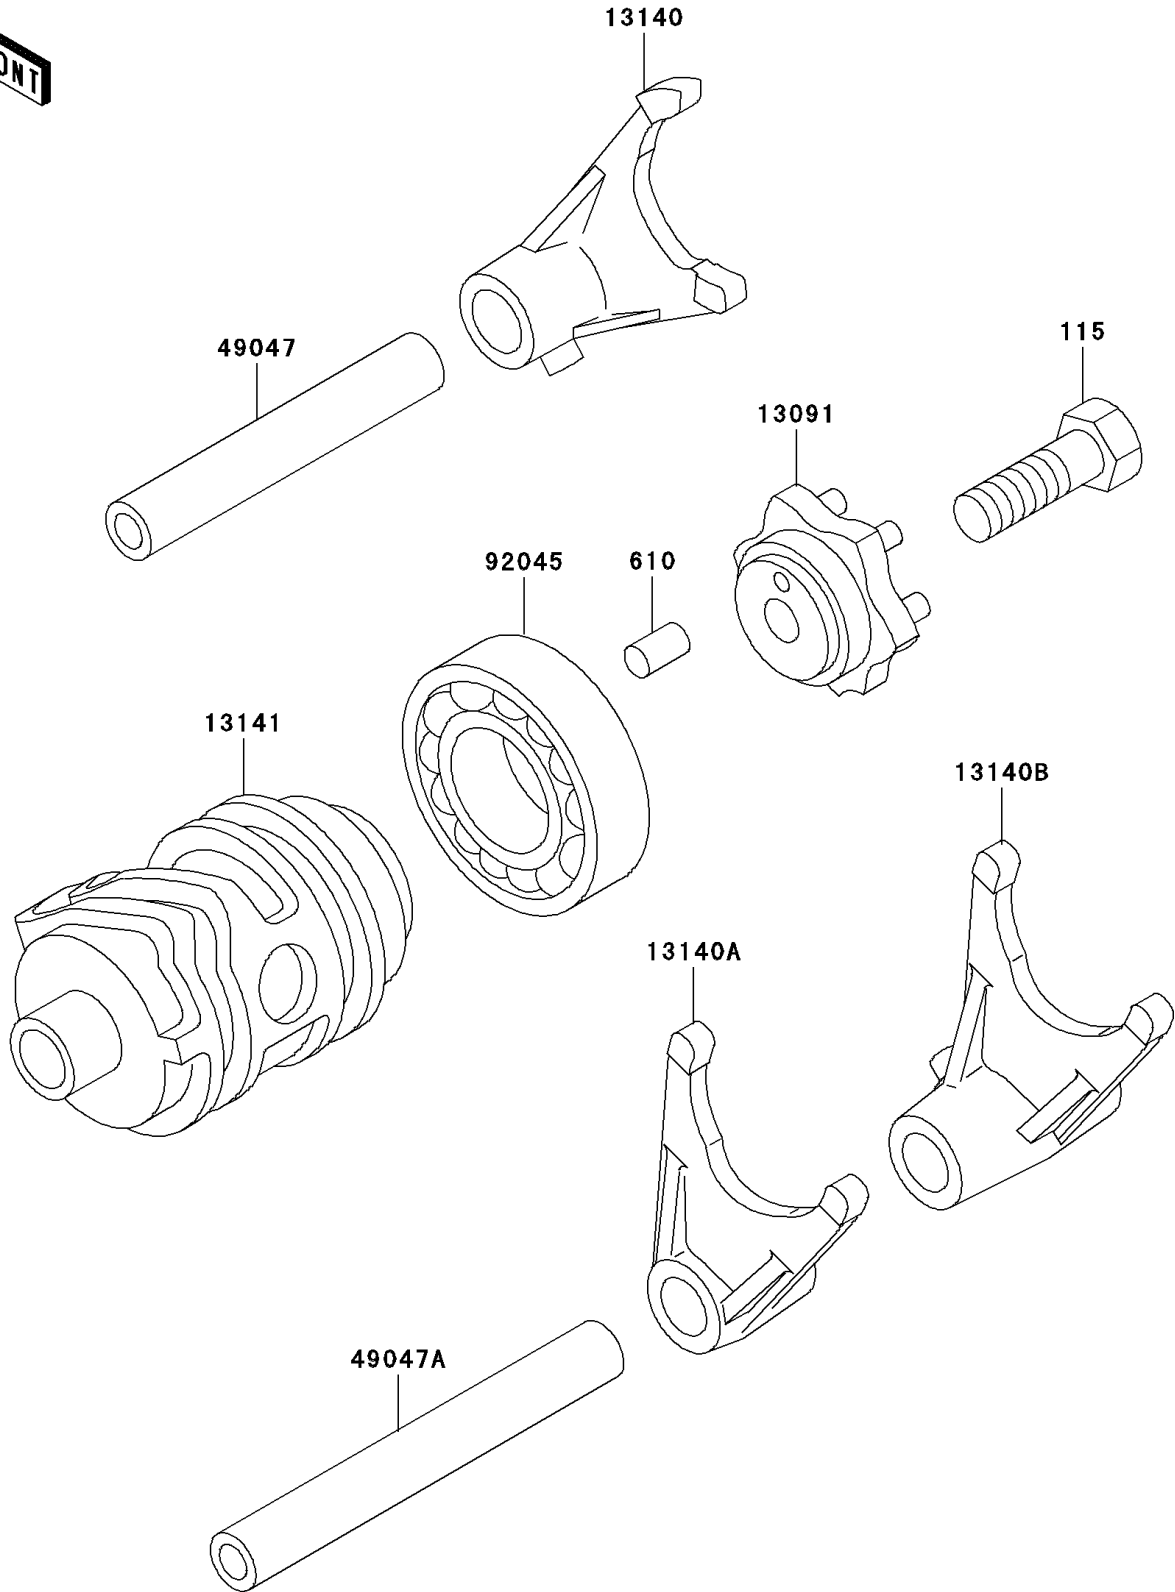

# 2003 KX100 PARTS DIAGRAM

Gear Change Drum/Shift Fork(s)

E1362

## 2003 KX100 PARTS LIST

### Gear Change Drum/Shift Fork(s)

ITEM NAME	PART NUMBER	QUANTITY
BOLT-SMALL-UPSET (Ref # 115)	115G0825	1
ROLLER,4X8 (Ref # 610)	610A0408	1
HOLDER,CHANGE DRUM (Ref # 13091)	13091-1390	1
FORK-SHIFT,5TH&6TH (Ref # 13140)	13140-1302	1
FORK-SHIFT,2ND&3RD (Ref # 13140A)	13140-1303	1
FORK-SHIFT,LOW&4TH (Ref # 13140B)	13140-1304	1
DRUM-CHANGE (Ref # 13141)	13141-1120	1
ROD-SHIFT,5.9X10X64.5 (Ref # 49047)	49047-1063	1
ROD-SHIFT,5.9X10X81 (Ref # 49047A)	49047-1064	1
BEARING-BALL,6905Z (Ref # 92045)	92045-1058	1