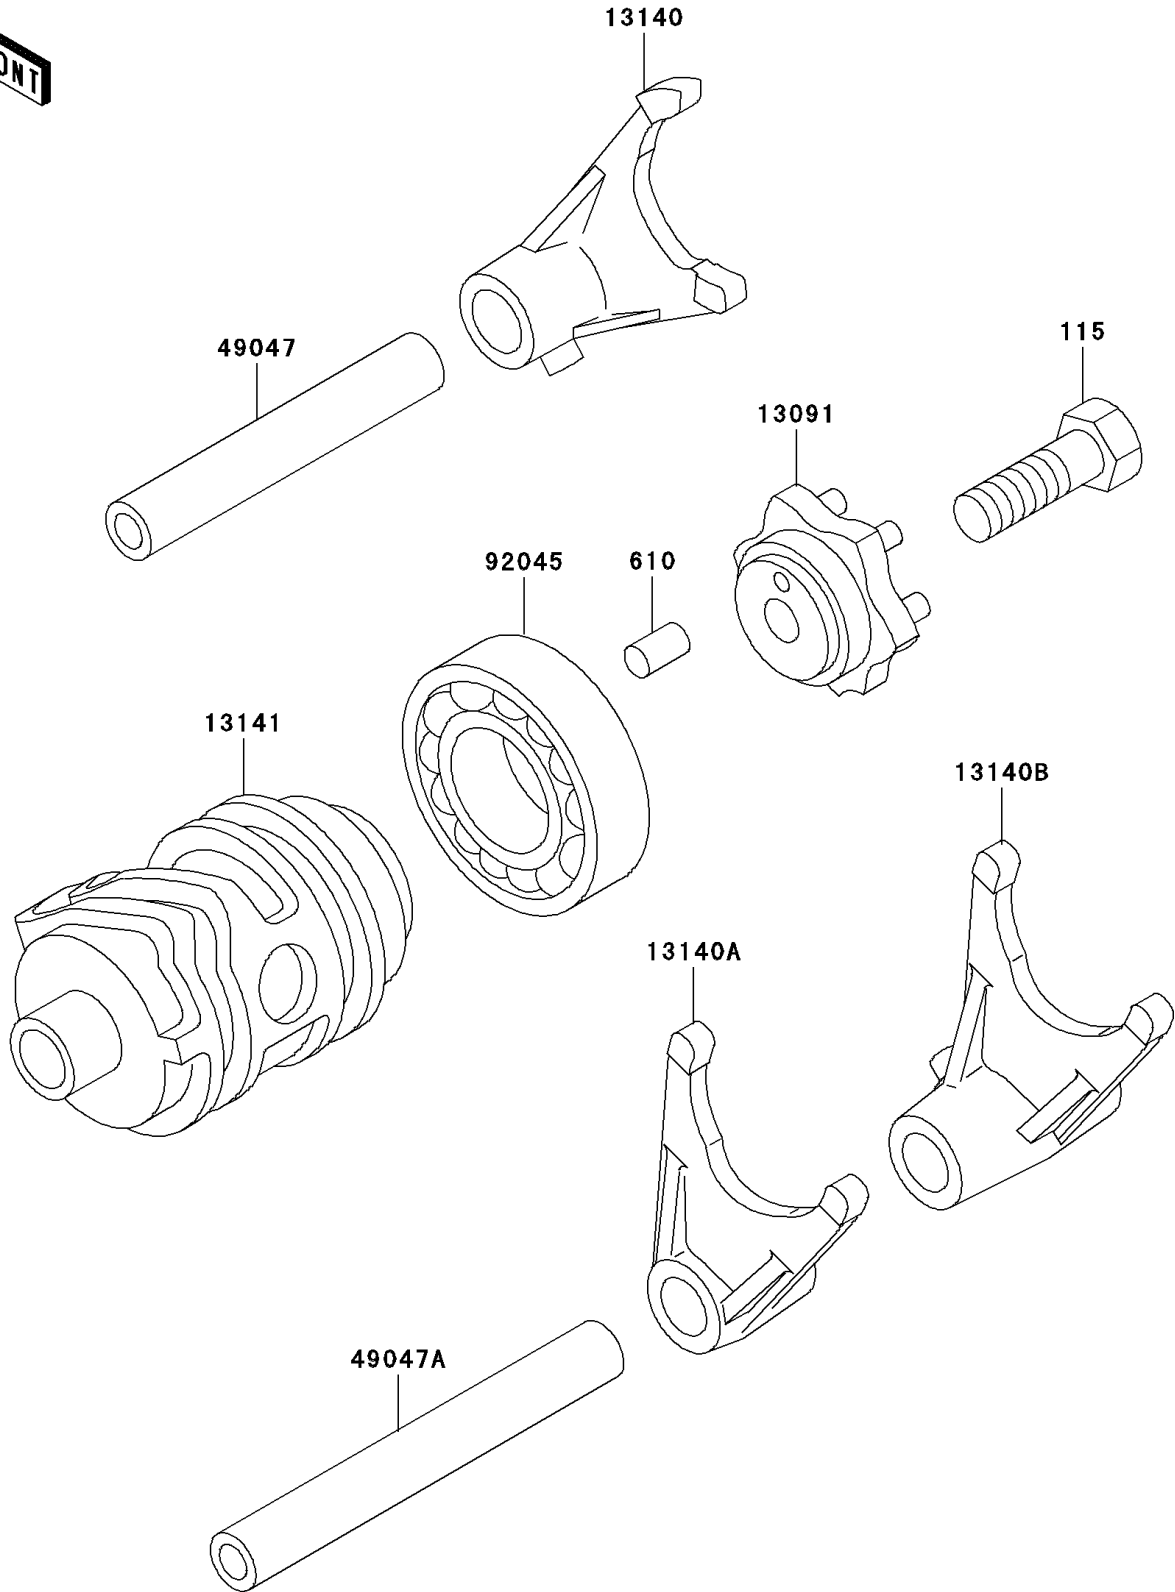

2004 KX100 PARTS DIAGRAM

Gear Change Drum/Shift Fork(s)

E1362

2004 KX100 PARTS LIST

Gear Change Drum/Shift Fork(s)

ITEM NAME	PART NUMBER	QUANTITY
BOLT-SMALL-UPSET (Ref # 115)	115G0825	1
ROLLER,4X8 (Ref # 610)	610A0408	1
HOLDER,CHANGE DRUM (Ref # 13091)	13091-1390	1
FORK-SHIFT,5TH&6TH (Ref # 13140)	13140-1302	1
FORK-SHIFT,2ND&3RD (Ref # 13140A)	13140-1303	1
FORK-SHIFT,LOW&4TH (Ref # 13140B)	13140-1304	1
DRUM-CHANGE (Ref # 13141)	13141-1120	1
ROD-SHIFT,5.9X10X64.5 (Ref # 49047)	49047-1063	1
ROD-SHIFT,5.9X10X81 (Ref # 49047A)	49047-1064	1
BEARING-BALL,6905Z (Ref # 92045)	92045-1058	1