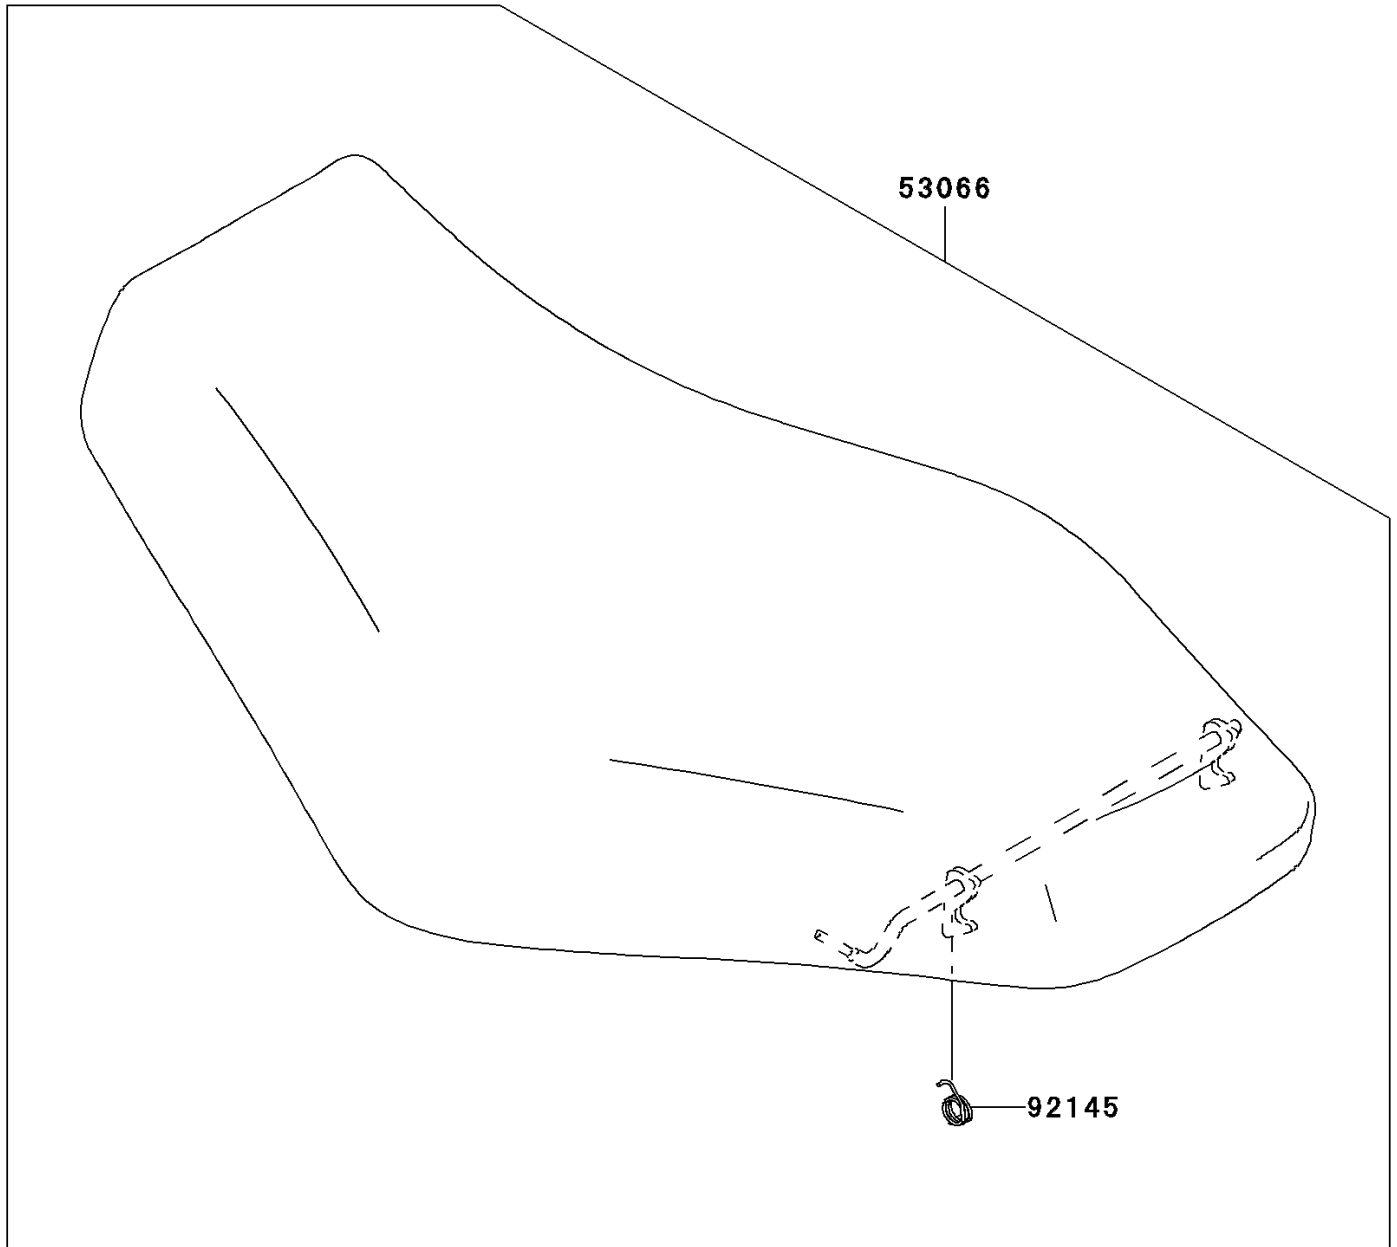

2008 Brute Force® 650 4x4i PARTS DIAGRAM

Seat

F2510

2008 Brute Force® 650 4x4i PARTS LIST

Seat

ITEM NAME	PART NUMBER	QUANTITY
SEAT-ASSY,BLACK (Ref # 53066)	53066-0130-MA	1
SPRING,SEAT LATCH (Ref # 92145)	92145-0022	1