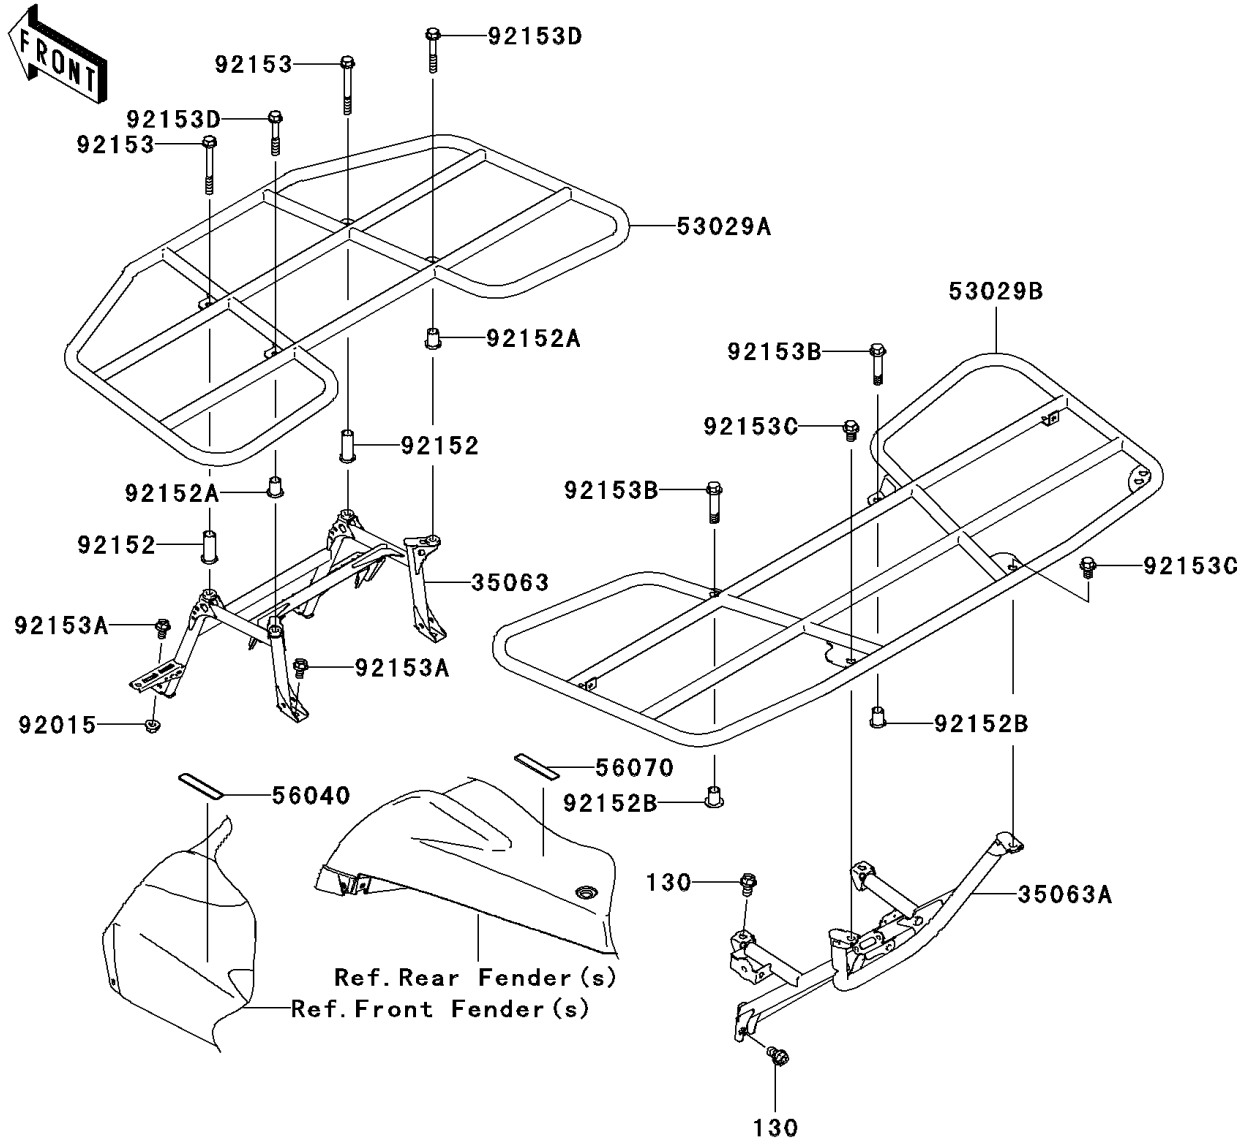

2008 Brute Force® 650 4x4i PARTS DIAGRAM

Carrier(s)

F2520

2008 Brute Force® 650 4x4i PARTS LIST

Carrier(s)

| ITEM NAME | PART NUMBER | QUANTITY |
|--|----------------|----------|
| BOLT-FLANGED,10X16 (Ref # 130) | 130S1016 | 4 |
| STAY,FR (Ref # 35063) | 35063-0164 | 1 |
| STAY,REAR CARRIER,W.BLACK (Ref # 35063A) | 35063-0185-388 | 1 |
| CARRIER,FR,W.BLACK (Ref # 53029) | 53029-0031-388 | 1 |
| CARRIER,FR,W.BLACK (Ref # 53029A) | 53029-0033-388 | 1 |
| CARRIER,RR,W.BLACK (Ref # 53029B) | 53029-0044-388 | 1 |
| CARRIER,RR,W.BLACK (Ref # 53029C) | 53029-0045-388 | 1 |
| LABEL-WARNING,MAXIMUM LOAD (Ref # 56040) | 56040-1321 | 1 |
| LABEL-WARNING,MAXIMUM LOAD (Ref # 56070) | 56070-0041 | 1 |
| NUT,FLANGED,8MM (Ref # 92015) | 92015-1406 | 2 |
| COLLAR (Ref # 92152) | 92152-0254 | 2 |
| COLLAR (Ref # 92152A) | 92152-0255 | 2 |
| COLLAR (Ref # 92152B) | 92152-0257 | 2 |
| BOLT,FLANGED,8X70 (Ref # 92153) | 92153-0748 | 2 |
| BOLT,FLANGED,8X14 (Ref # 92153A) | 92153-0931 | 4 |
| BOLT,FLANGED,10X44 (Ref # 92153B) | 92153-1374 | 2 |
| BOLT,FLANGED,10X14 (Ref # 92153C) | 92153-1375 | 2 |
| BOLT,FLANGED,8X50 (Ref # 92153D) | 92153-1755 | 2 |