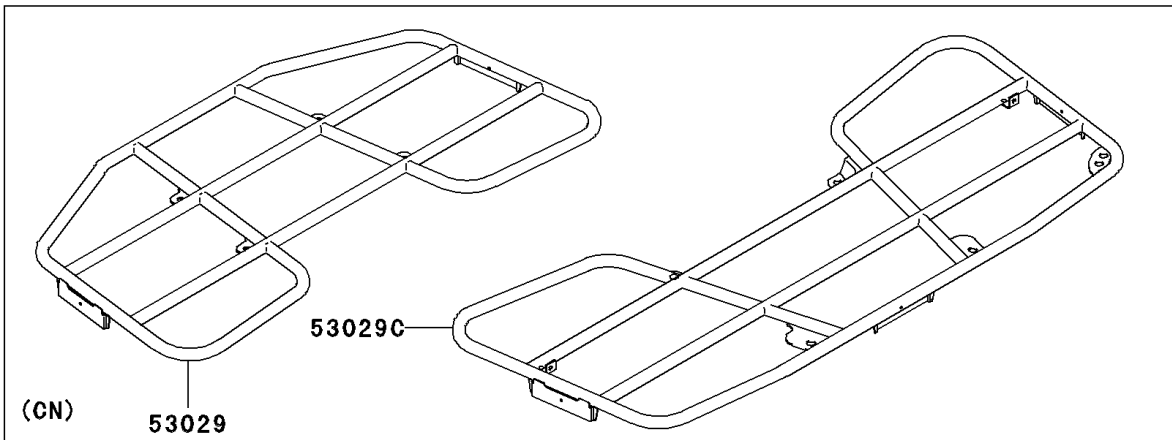

2008 Brute Force® 650 4x4i PARTS DIAGRAM

Carrier(s)

F2520

2008 Brute Force® 650 4x4i PARTS LIST

Carrier(s)

| ITEM NAME | PART NUMBER | QUANTITY |
|--|----------------|----------|
| BOLT-FLANGED,10X16 (Ref # 130) | 130S1016 | 4 |
| STAY,FR (Ref # 35063) | 35063-0164 | 1 |
| STAY,REAR CARRIER,W.BLACK (Ref # 35063A) | 35063-0185-388 | 1 |
| CARRIER,FR,W.BLACK (Ref # 53029) | 53029-0031-388 | 1 |
| CARRIER,FR,W.BLACK (Ref # 53029A) | 53029-0033-388 | 1 |
| CARRIER,RR,W.BLACK (Ref # 53029B) | 53029-0044-388 | 1 |
| CARRIER,RR,W.BLACK (Ref # 53029C) | 53029-0045-388 | 1 |
| LABEL-WARNING,MAXIMUM LOAD (Ref # 56040) | 56040-1321 | 1 |
| LABEL-WARNING,MAXIMUM LOAD (Ref # 56070) | 56070-0041 | 1 |
| NUT,FLANGED,8MM (Ref # 92015) | 92015-1406 | 2 |
| COLLAR (Ref # 92152) | 92152-0254 | 2 |
| COLLAR (Ref # 92152A) | 92152-0255 | 2 |
| COLLAR (Ref # 92152B) | 92152-0257 | 2 |
| BOLT,FLANGED,8X70 (Ref # 92153) | 92153-0748 | 2 |
| BOLT,FLANGED,8X14 (Ref # 92153A) | 92153-0931 | 4 |
| BOLT,FLANGED,10X44 (Ref # 92153B) | 92153-1374 | 2 |
| BOLT,FLANGED,10X14 (Ref # 92153C) | 92153-1375 | 2 |
| BOLT,FLANGED,8X50 (Ref # 92153D) | 92153-1755 | 2 |