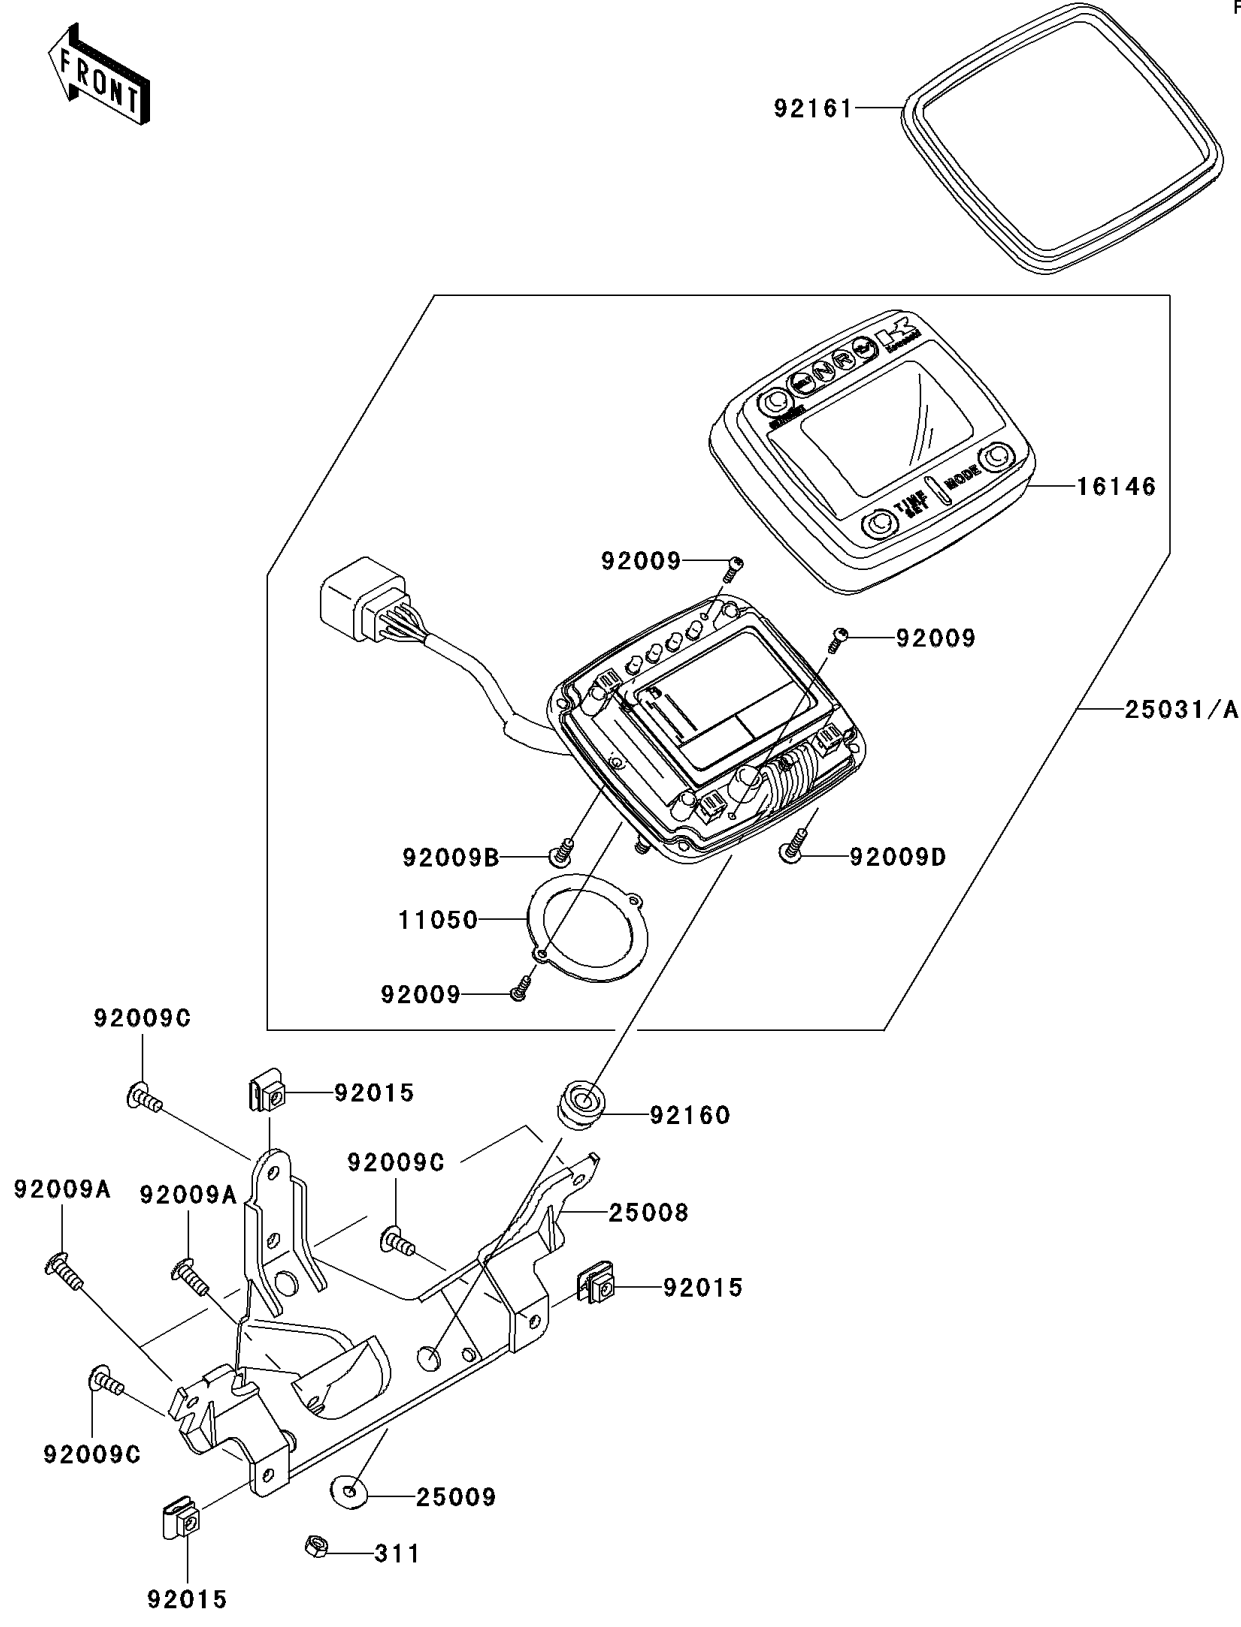

2007 Brute Force 650 4x4i PARTS DIAGRAM

Meter(s)

F2530

2007 Brute Force 650 4x4i PARTS LIST

Meter(s)

ITEM NAME	PART NUMBER	QUANTITY
BRACKET,METER (Ref # 11050)	11050-1932	1
COVER-ASSY,UPPER (Ref # 16146)	16146-0011	1
BRACKET-METER (Ref # 25008)	25008-0003	1
WASHER,5.2X16X1.2 (Ref # 25009)	25009-004	3
METER-ASSY,MPH (Ref # 25031)	25031-0034	1
METER-ASSY,KPH (Ref # 25031A)	25031-0057	1
NUT-HEX (Ref # 311)	311C0500	3
SCREW,TAPPING,3X12 (Ref # 92009)	92009-1028	4
SCREW,TAPPING,5X14 (Ref # 92009A)	92009-1197	3
SCREW,TAPPING,4X12 (Ref # 92009B)	92009-1254	1
SCREW,5X12 (Ref # 92009C)	92009-1652	3
SCREW,6X18 (Ref # 92009D)	92009-1663	4
NUT,5MM (Ref # 92015)	92015-1573	3
DAMPER (Ref # 92160)	92160-1460	3
DAMPER,METER,UPP (Ref # 92161)	92161-1114	1