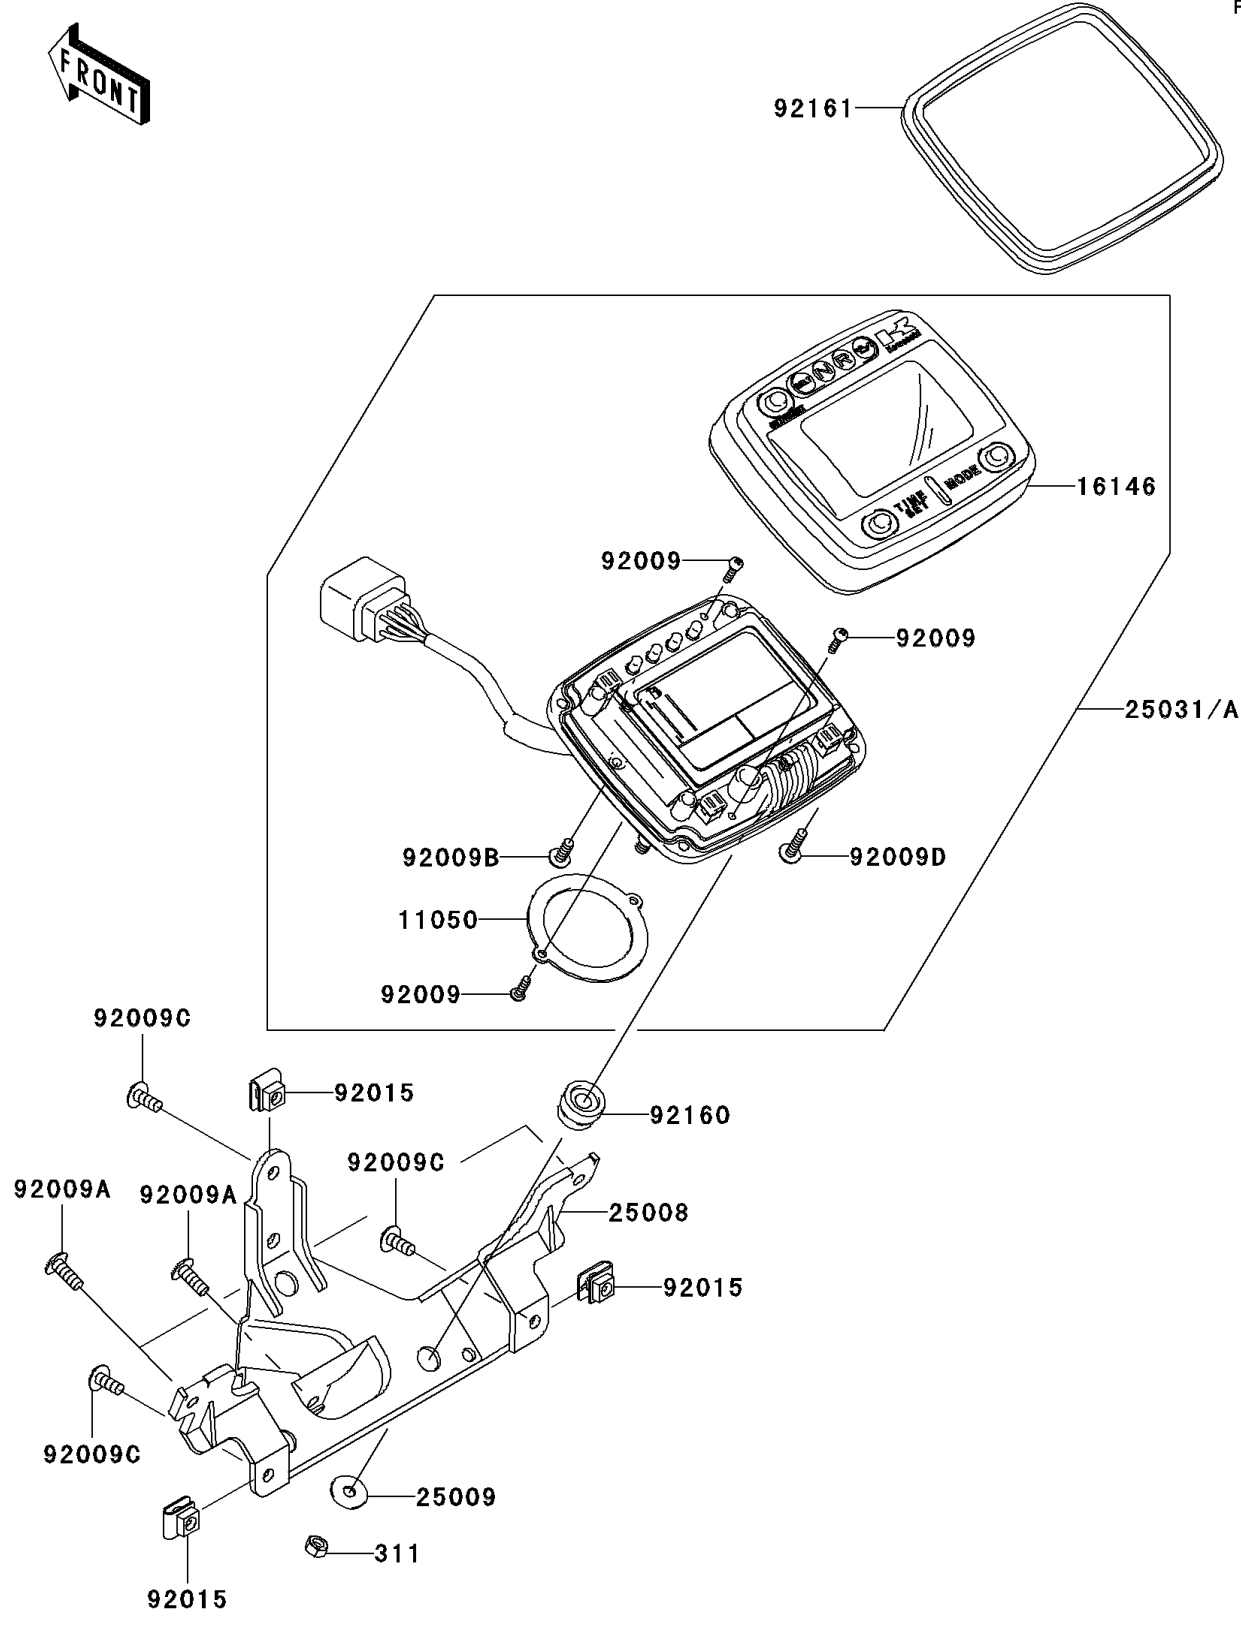

2008 Brute Force® 650 4x4i PARTS DIAGRAM

Meter(s)

F2530

2008 Brute Force® 650 4x4i PARTS LIST

Meter(s)

ITEM NAME	PART NUMBER	QUANTITY
BRACKET,METER (Ref # 11050)	11050-1932	1
COVER-ASSY,UPPER (Ref # 16146)	16146-0011	1
BRACKET-METER (Ref # 25008)	25008-0003	1
WASHER,5.2X16X1.2 (Ref # 25009)	25009-004	3
METER-ASSY,MPH (Ref # 25031)	25031-0034	1
METER-ASSY,KPH (Ref # 25031A)	25031-0057	1
NUT-HEX (Ref # 311)	311C0500	3
SCREW,TAPPING,3X12 (Ref # 92009)	92009-1028	4
SCREW,TAPPING,5X14 (Ref # 92009A)	92009-1197	3
SCREW,TAPPING,4X12 (Ref # 92009B)	92009-1254	1
SCREW,5X12 (Ref # 92009C)	92009-1652	3
SCREW,6X18 (Ref # 92009D)	92009-1663	4
NUT,5MM (Ref # 92015)	92015-1573	3
DAMPER (Ref # 92160)	92160-1460	3
DAMPER,METER,UPP (Ref # 92161)	92161-1114	1