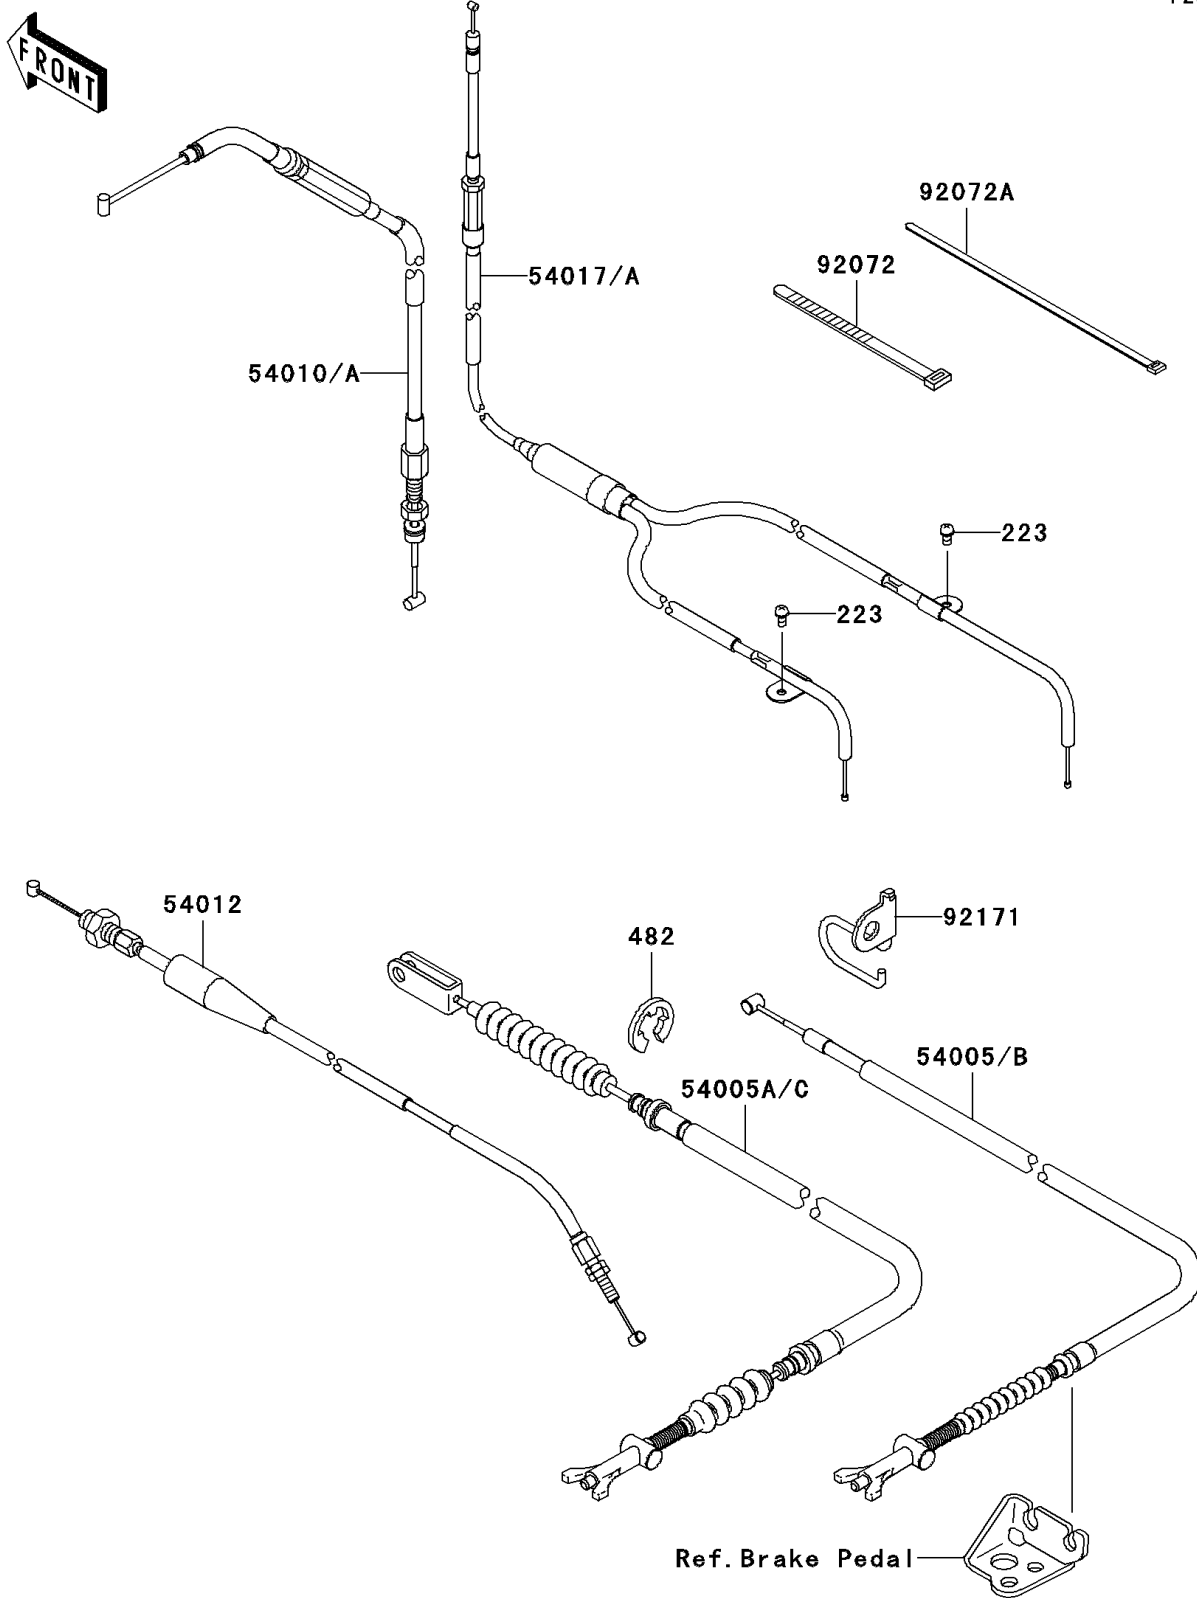

2007 Brute Force 650 4x4i PARTS DIAGRAM

Cables

F2540

2007 Brute Force 650 4x4i PARTS LIST

Cables

ITEM NAME	PART NUMBER	QUANTITY
SCREW-PAN-WS-CROS,4X8 (Ref # 223)	223D0408	2
CIRCLIP-TYPE-E,8MM (Ref # 482)	482L8000	1
CABLE-BRAKE,PARKING (Ref # 54005)	54005-0005	1
CABLE-BRAKE,FOOT (Ref # 54005A)	54005-0009	1
CABLE,FRONT DIFF LOCK (Ref # 54010)	54010-0009	1
CABLE-THROTTLE (Ref # 54012)	54012-0108	1
CABLE-STARTER (Ref # 54017)	54017-0028	1
BAND,L=123 (Ref # 92072)	92072-030	1
BAND,L=188 (Ref # 92072A)	92072-1239	3
CLAMP,BRAKE CABLE (Ref # 92171)	92171-0228	1