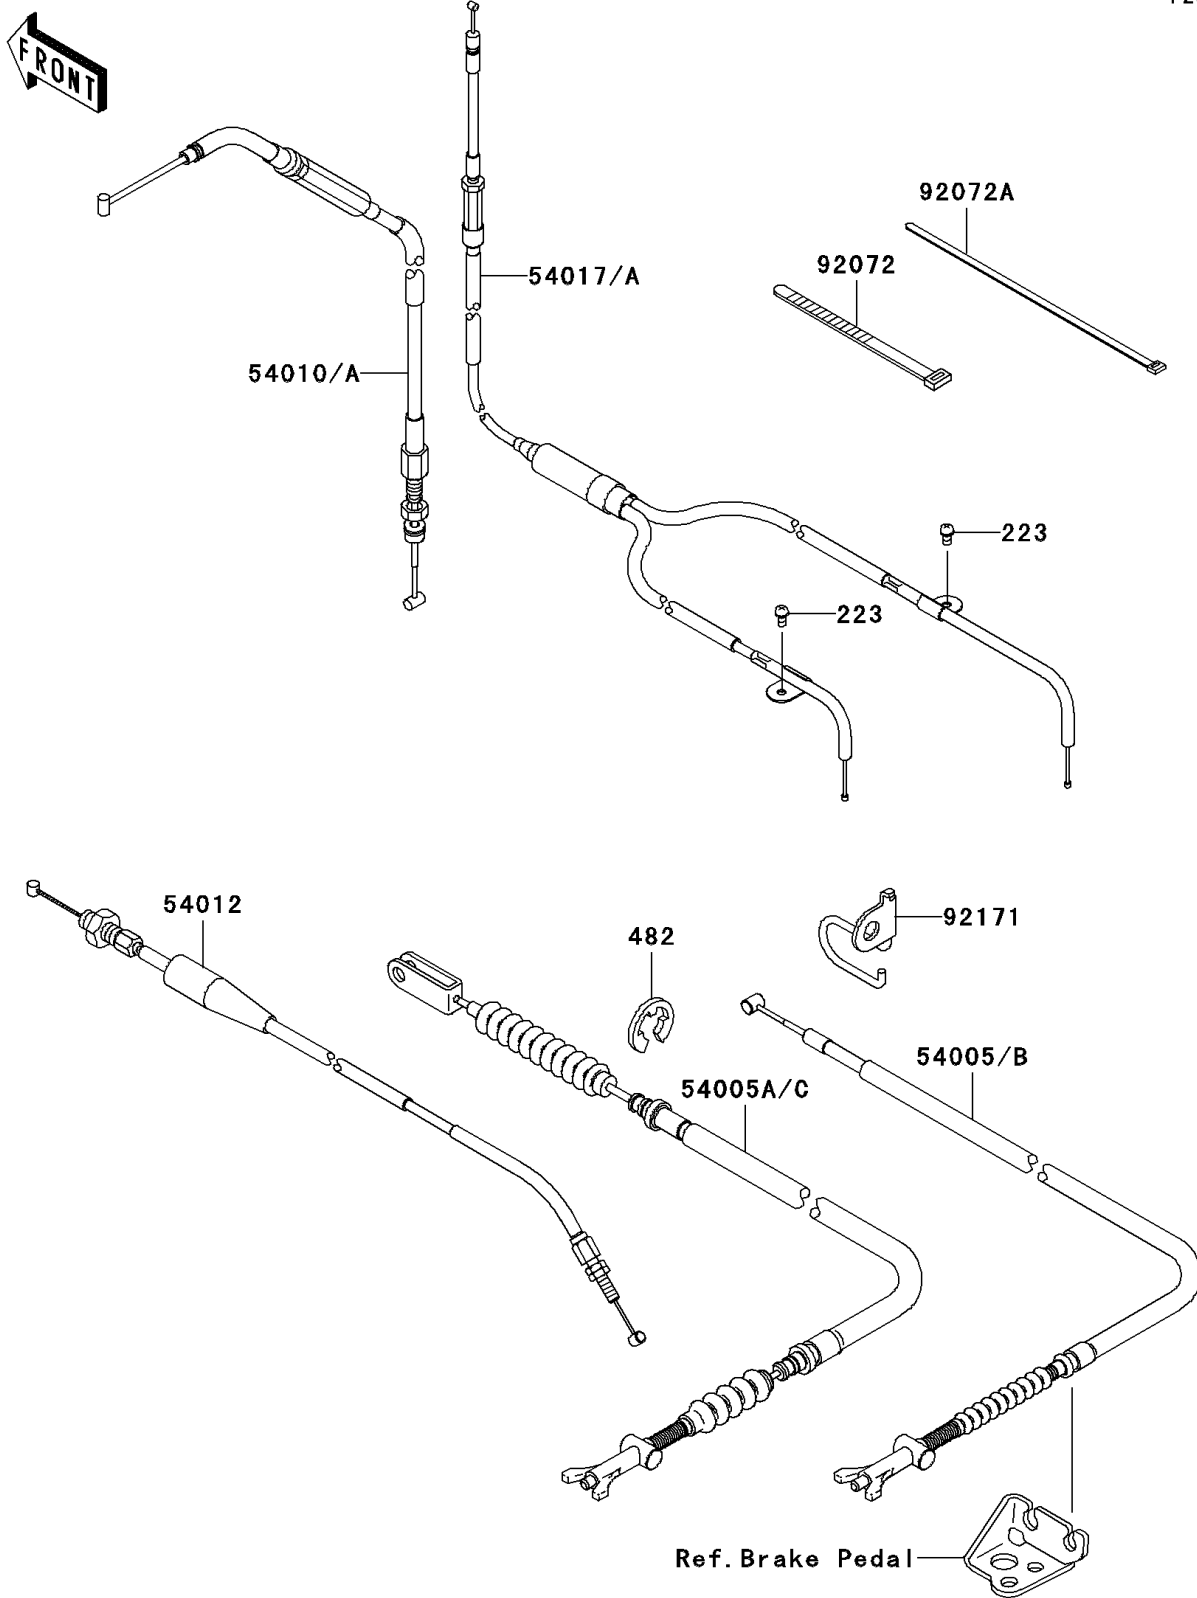

# 2007 Brute Force 650 4x4i PARTS DIAGRAM

Cables

F2540

## 2007 Brute Force 650 4x4i PARTS LIST

### Cables

ITEM NAME	PART NUMBER	QUANTITY
SCREW-PAN-WS-CROS,4X8 (Ref # 223)	223D0408	2
CIRCLIP-TYPE-E,8MM (Ref # 482)	482L8000	1
CABLE-BRAKE,PARKING (Ref # 54005)	54005-0005	1
CABLE-BRAKE,FOOT (Ref # 54005A)	54005-0009	1
CABLE,FRONT DIFF LOCK (Ref # 54010)	54010-0009	1
CABLE-THROTTLE (Ref # 54012)	54012-0108	1
CABLE-STARTER (Ref # 54017)	54017-0028	1
BAND,L=123 (Ref # 92072)	92072-030	1
BAND,L=188 (Ref # 92072A)	92072-1239	3
CLAMP,BRAKE CABLE (Ref # 92171)	92171-0228	1