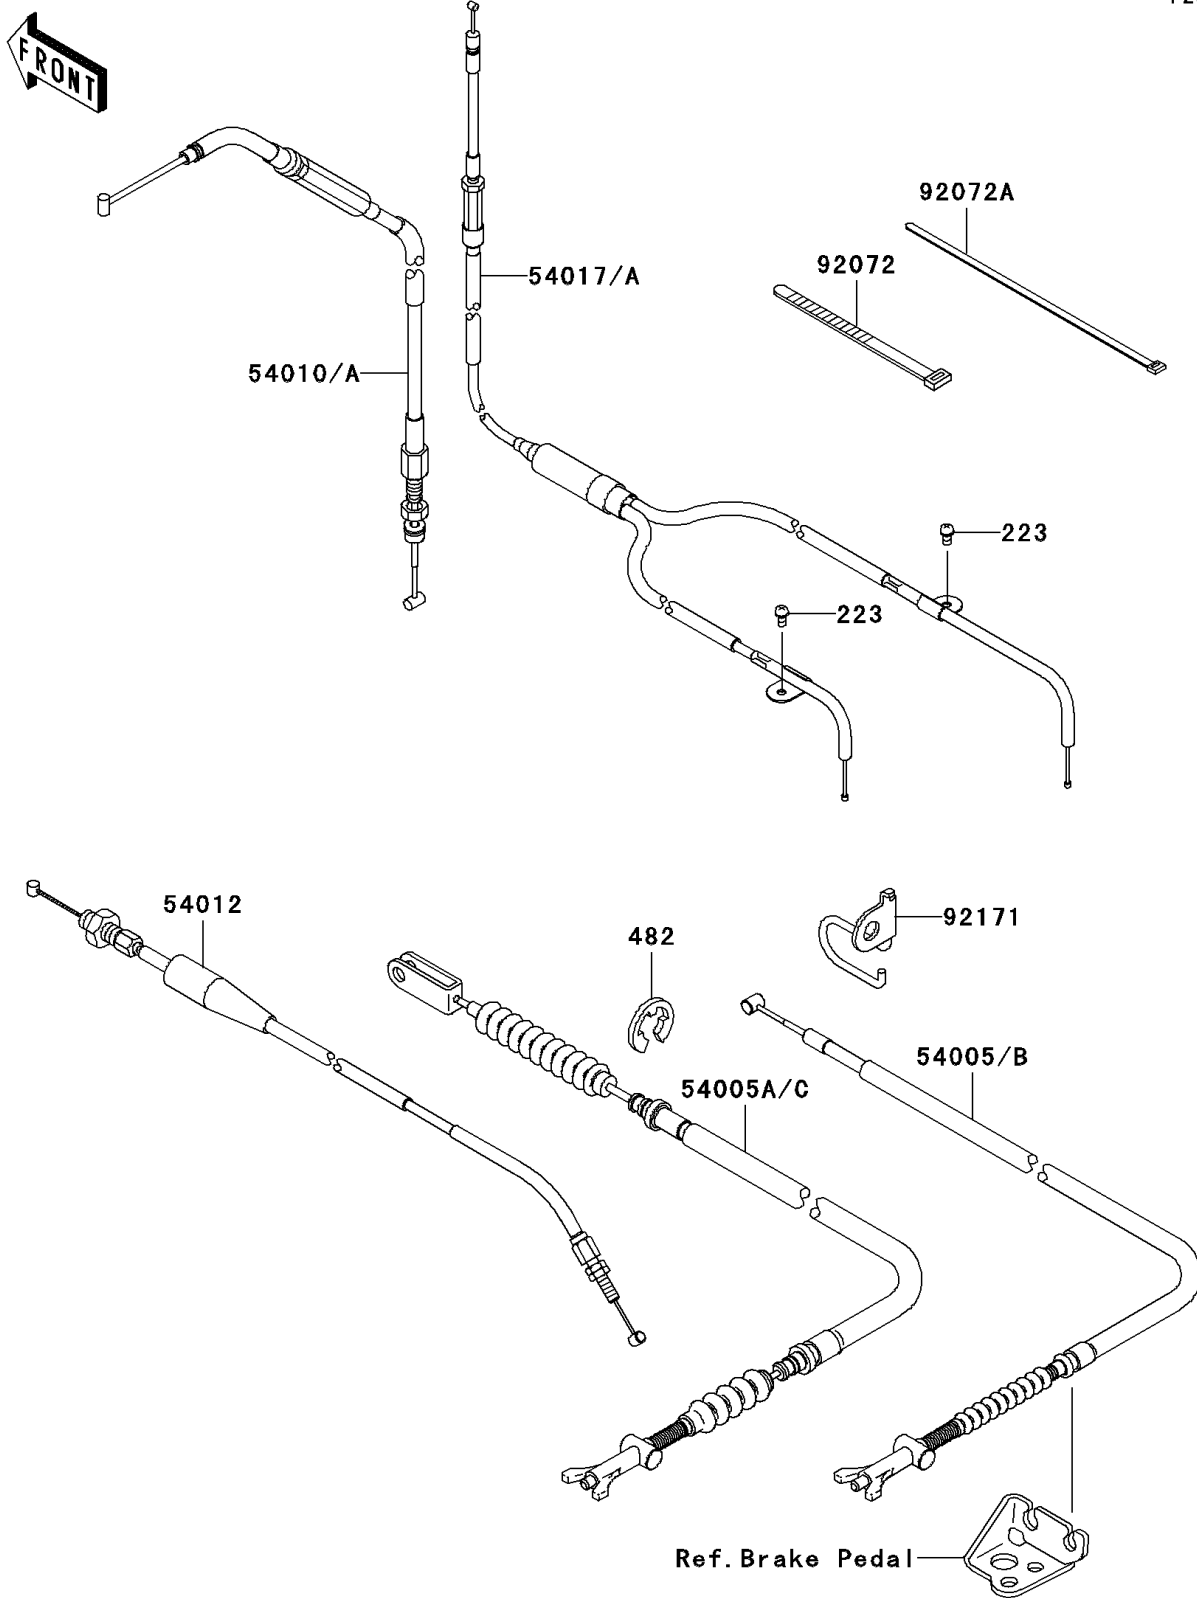

2008 Brute Force® 650 4x4i PARTS DIAGRAM

Cables

F2540

2008 Brute Force® 650 4x4i PARTS LIST

Cables

ITEM NAME	PART NUMBER	QUANTITY
SCREW-PAN-WS-CROS,4X8 (Ref # 223)	223D0408	2
CIRCLIP-TYPE-E,8MM (Ref # 482)	482L8000	1
CABLE-BRAKE,PARKING (Ref # 54005B)	54005-0017	1
CABLE-BRAKE,FOOT (Ref # 54005C)	54005-0018	1
CABLE,FRONT DIFF LOCK (Ref # 54010A)	54010-0064	1
CABLE-THROTTLE (Ref # 54012)	54012-0108	1
CABLE-STARTER (Ref # 54017A)	54017-0034	1
BAND,L=123 (Ref # 92072)	92072-030	1
BAND,L=188 (Ref # 92072A)	92072-1239	3
CLAMP,BRAKE CABLE (Ref # 92171)	92171-0228	1