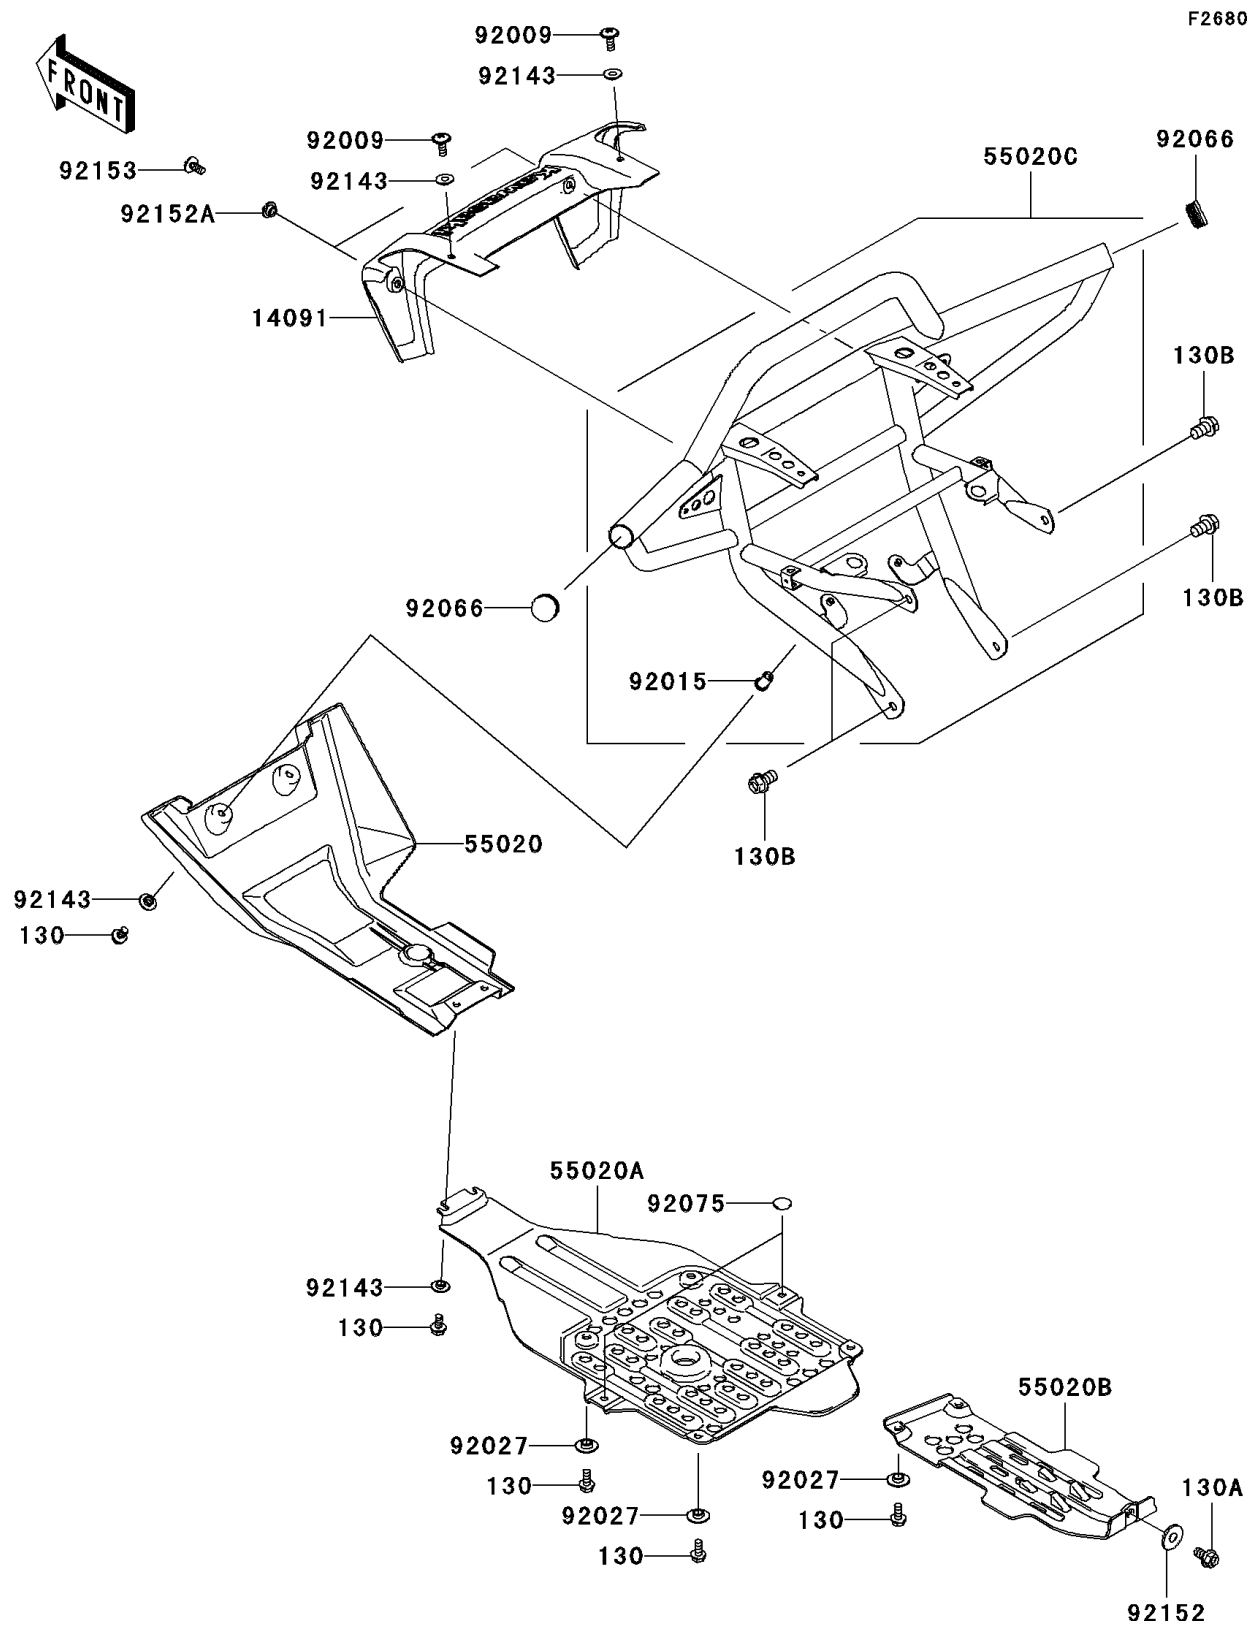

2007 Brute Force 650 4x4i PARTS DIAGRAM

Guard(s)

2007 Brute Force 650 4x4i PARTS LIST

Guard(s)

ITEM NAME	PART NUMBER	QUANTITY
BOLT-FLANGED,6X14 (Ref # 130)	130J0614	10
BOLT-FLANGED,8X14 (Ref # 130A)	130J0814	1
BOLT-FLANGED,10X16 (Ref # 130B)	130J1016	4
COVER,FRONT BUMPER,F.BLACK (Ref # 14091)	14091-0493-6Z	1
GUARD,FRONT SKID,F.BLACK (Ref # 55020)	55020-0064-6Z	1
GUARD,ENGINE (Ref # 55020A)	55020-0065	1
GUARD,REAR GEAR BOX (Ref # 55020B)	55020-0105	1
GUARD,FRONT,W.BLACK (Ref # 55020C)	55020-0259-388	1
SCREW,6X16 (Ref # 92009)	92009-1621	2
NUT,POP,6MM,L=16.5 (Ref # 92015)	92015-1792	2
COLLAR,L=4.7 (Ref # 92027)	92027-1964	6
PLUG (Ref # 92066)	92066-0035	2
DAMPER,RUBBER (Ref # 92075)	92075-261	2
COLLAR (Ref # 92143)	92143-1087	6
COLLAR (Ref # 92152)	92152-0198	1
COLLAR (Ref # 92152A)	92152-0224	2
BOLT,SOCKET,6X14 (Ref # 92153)	92153-1361	2