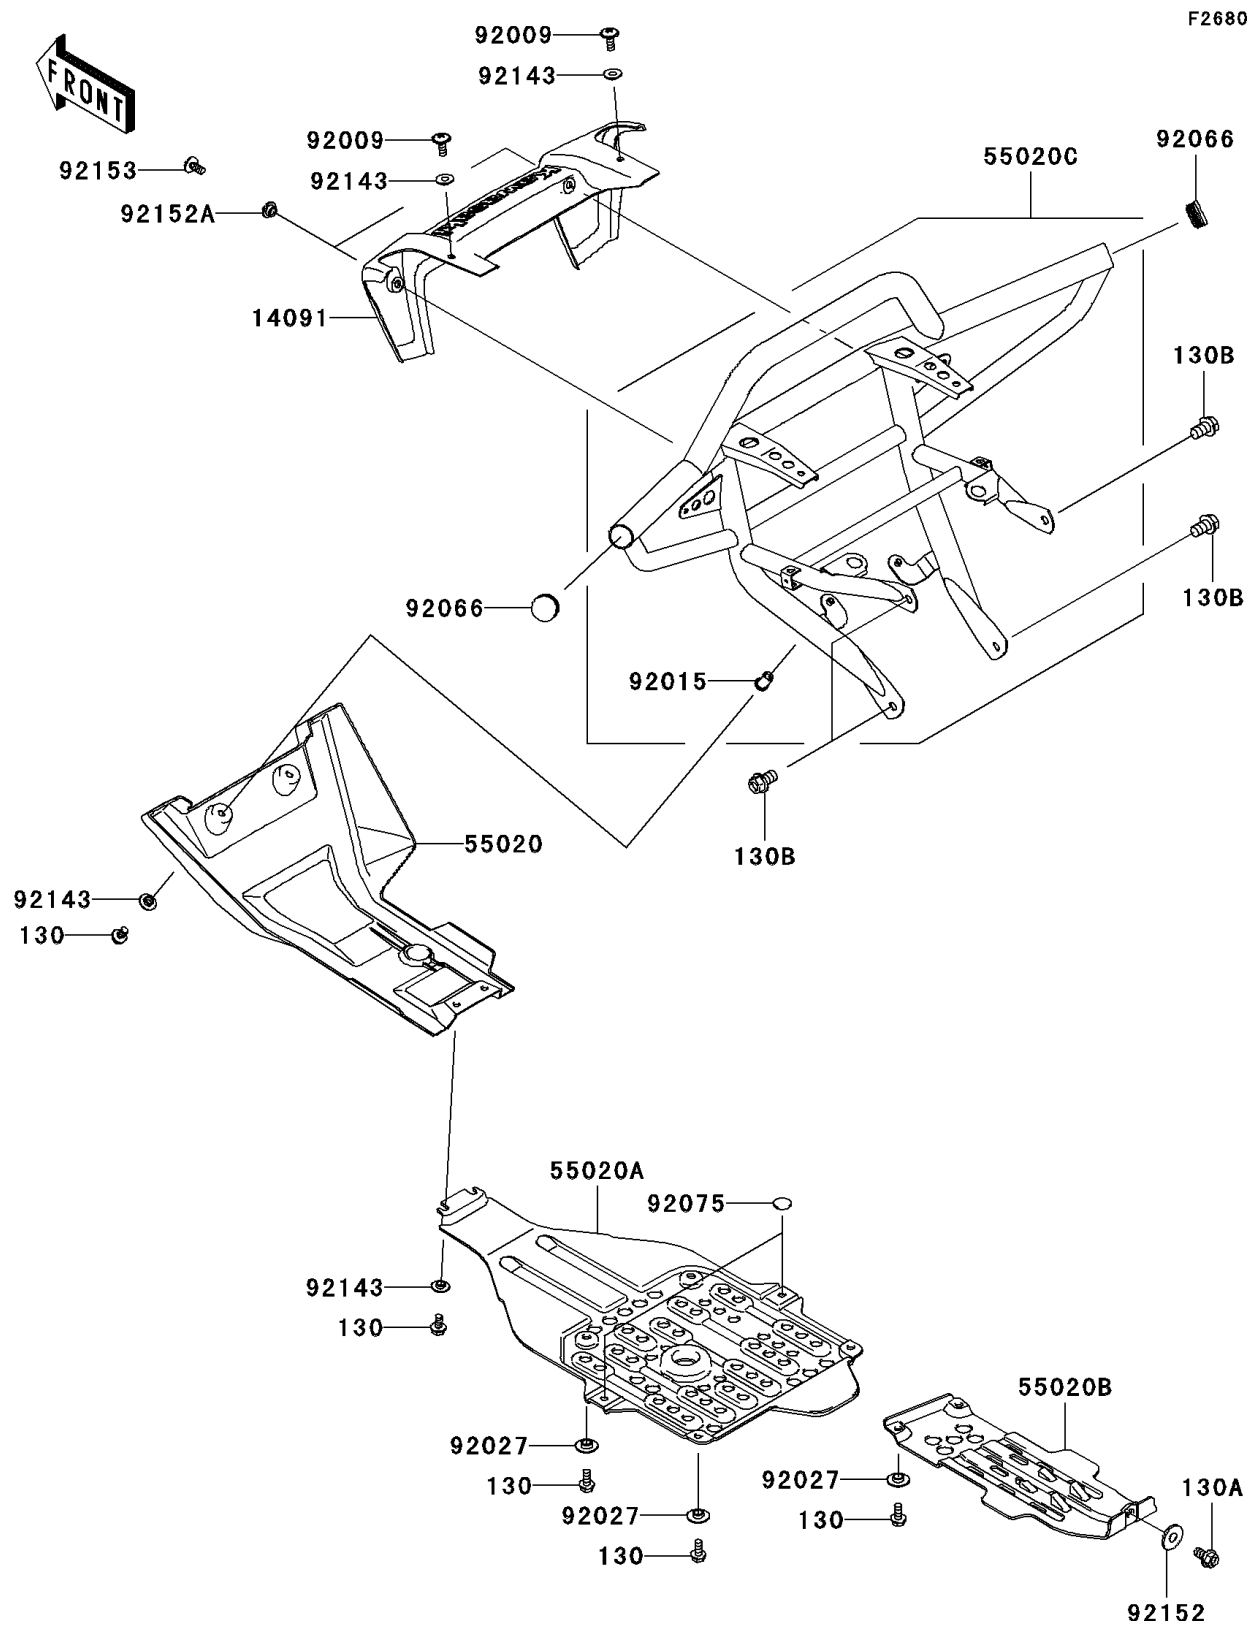

2008 Brute Force® 650 4x4i PARTS DIAGRAM

Guard(s)

2008 Brute Force® 650 4x4i PARTS LIST

Guard(s)

ITEM NAME	PART NUMBER	QUANTITY
BOLT-FLANGED,6X14 (Ref # 130)	130J0614	10
BOLT-FLANGED,8X14 (Ref # 130A)	130J0814	1
BOLT-FLANGED,10X16 (Ref # 130B)	130J1016	4
COVER,FRONT BUMPER,F.BLACK (Ref # 14091)	14091-0493-6Z	1
GUARD,FRONT SKID,F.BLACK (Ref # 55020)	55020-0064-6Z	1
GUARD,ENGINE (Ref # 55020A)	55020-0065	1
GUARD,REAR GEAR BOX (Ref # 55020B)	55020-0105	1
GUARD,FRONT,W.BLACK (Ref # 55020C)	55020-0259-388	1
SCREW,6X16 (Ref # 92009)	92009-1621	2
NUT,POP,6MM,L=16.5 (Ref # 92015)	92015-1792	2
COLLAR,L=4.7 (Ref # 92027)	92027-1964	6
PLUG (Ref # 92066)	92066-0035	2
DAMPER,RUBBER (Ref # 92075)	92075-261	2
COLLAR (Ref # 92143)	92143-1087	6
COLLAR (Ref # 92152)	92152-0198	1
COLLAR (Ref # 92152A)	92152-0224	2
BOLT,SOCKET,6X14 (Ref # 92153)	92153-1361	2