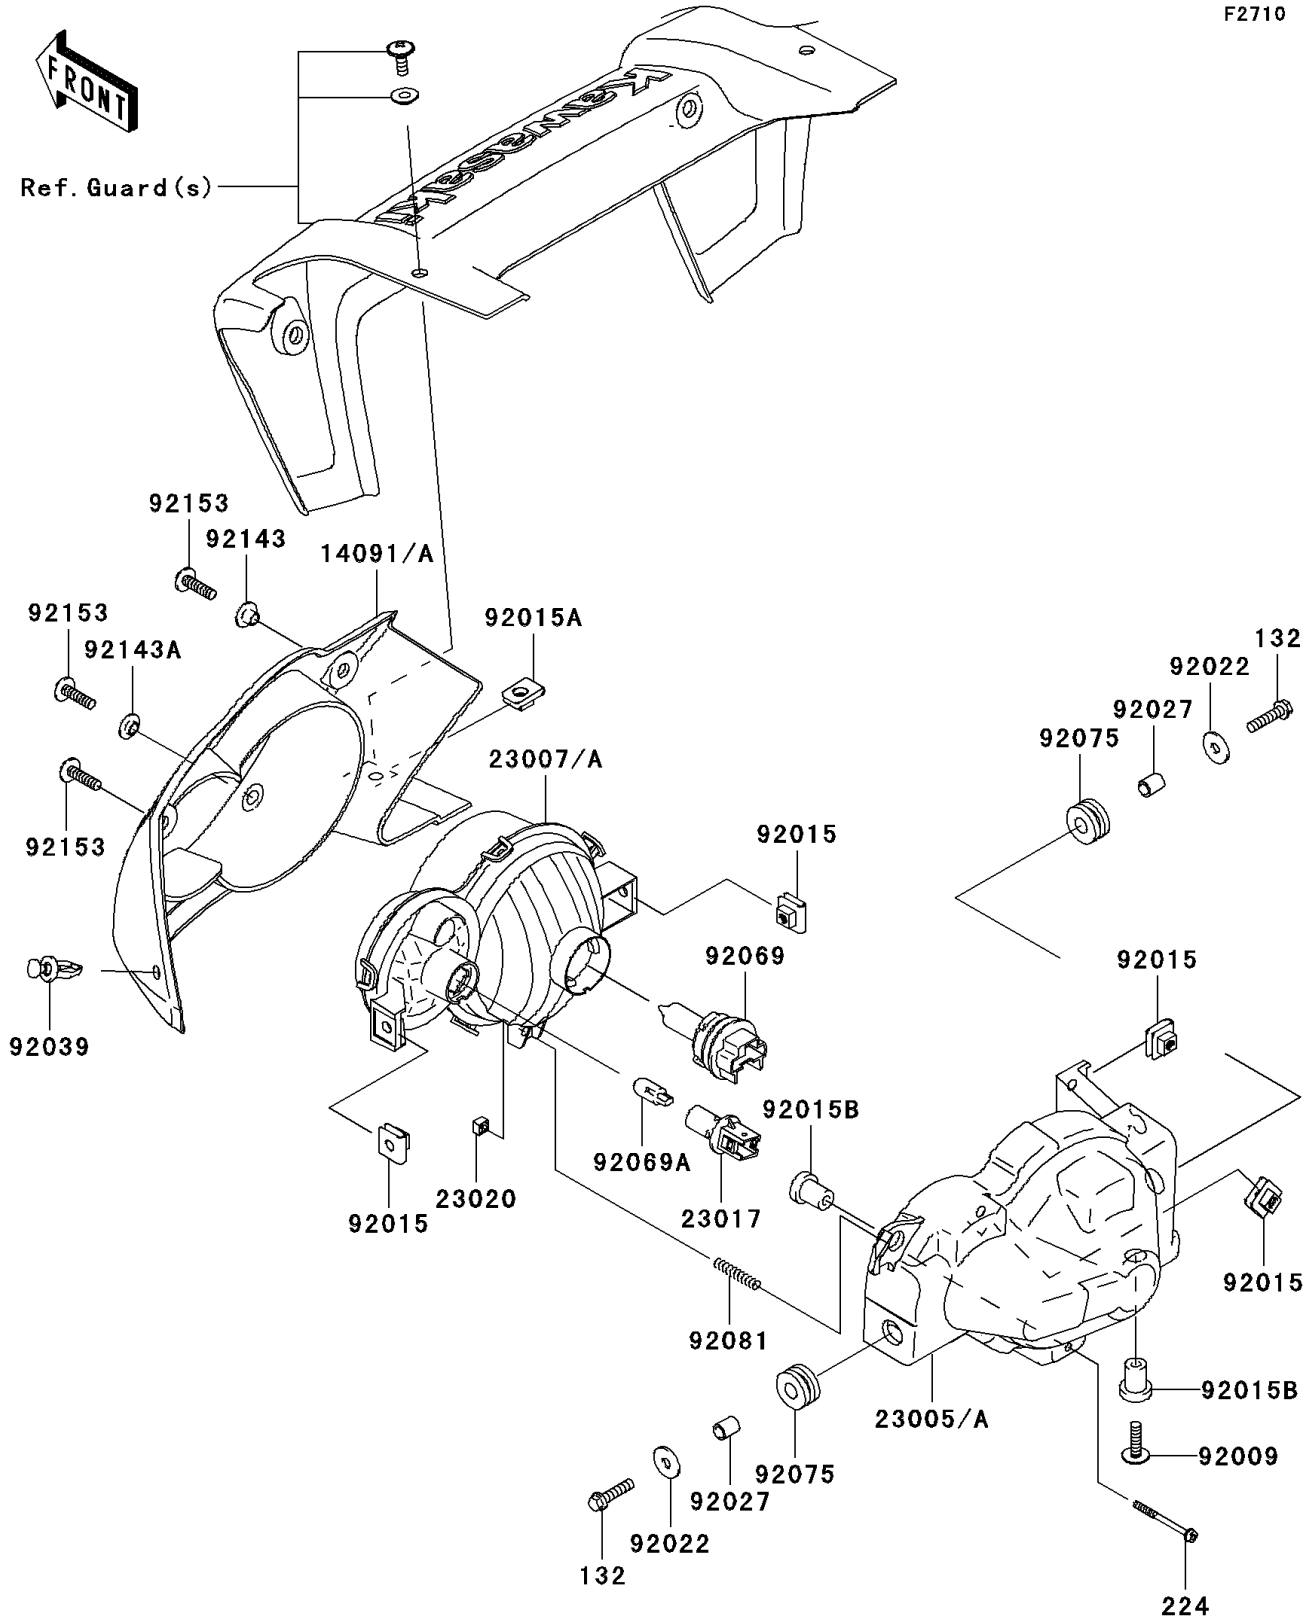

2007 Brute Force 650 4x4i PARTS DIAGRAM

Headlight(s)

F2710

2007 Brute Force 650 4x4i PARTS LIST

Headlight(s)

ITEM NAME	PART NUMBER	QUANTITY
BOLT-FLANGED-SMALL,6X25 (Ref # 132)	132H0625	4
COVER,HEAD LAMP,LH,F.BLACK (Ref # 14091)	14091-0132-6Z	1
COVER,HEAD LAMP,RH,F.BLACK (Ref # 14091A)	14091-0133-6Z	1
SCREW-PAN-WP-CROS,4X45 (Ref # 224)	224D0445	2
BODY-COMP-HEAD LAMP,LH (Ref # 23005)	23005-0006	1
BODY-COMP-HEAD LAMP,RH (Ref # 23005A)	23005-0007	1
LENS-COMP,HEAD LAMP,LH (Ref # 23007)	23007-0024	1
LENS-COMP,HEAD LAMP,RH (Ref # 23007A)	23007-0025	1
SOCKET,HEAD LAMP (Ref # 23017)	23017-0001	2
NUT,4MM,FOCUS ADJUST (Ref # 23020)	23020-018	2
SCREW,6X22 (Ref # 92009)	92009-1664	2
NUT,6MM (Ref # 92015)	92015-1094	8
NUT,6MM (Ref # 92015A)	92015-1602	2
NUT,RUBBER,6MM (Ref # 92015B)	92015-1692	4
WASHER,6.5X20X1.6 (Ref # 92022)	92022-125	4
COLLAR,6.8X10X12 (Ref # 92027)	92027-162	4
RIVET (Ref # 92039)	92039-1229	2
BULB,12V 40/40W (Ref # 92069)	92069-0005	2
BULB,12V 5W (Ref # 92069A)	92069-0006	2
DAMPER (Ref # 92075)	92075-1690	4
SPRING,FOCUS ADJUST (Ref # 92081)	92081-1896	2
COLLAR (Ref # 92143)	92143-1057	2
COLLAR (Ref # 92143A)	92143-1087	2
BOLT,SOCKET,6X22 (Ref # 92153)	92153-0574	6