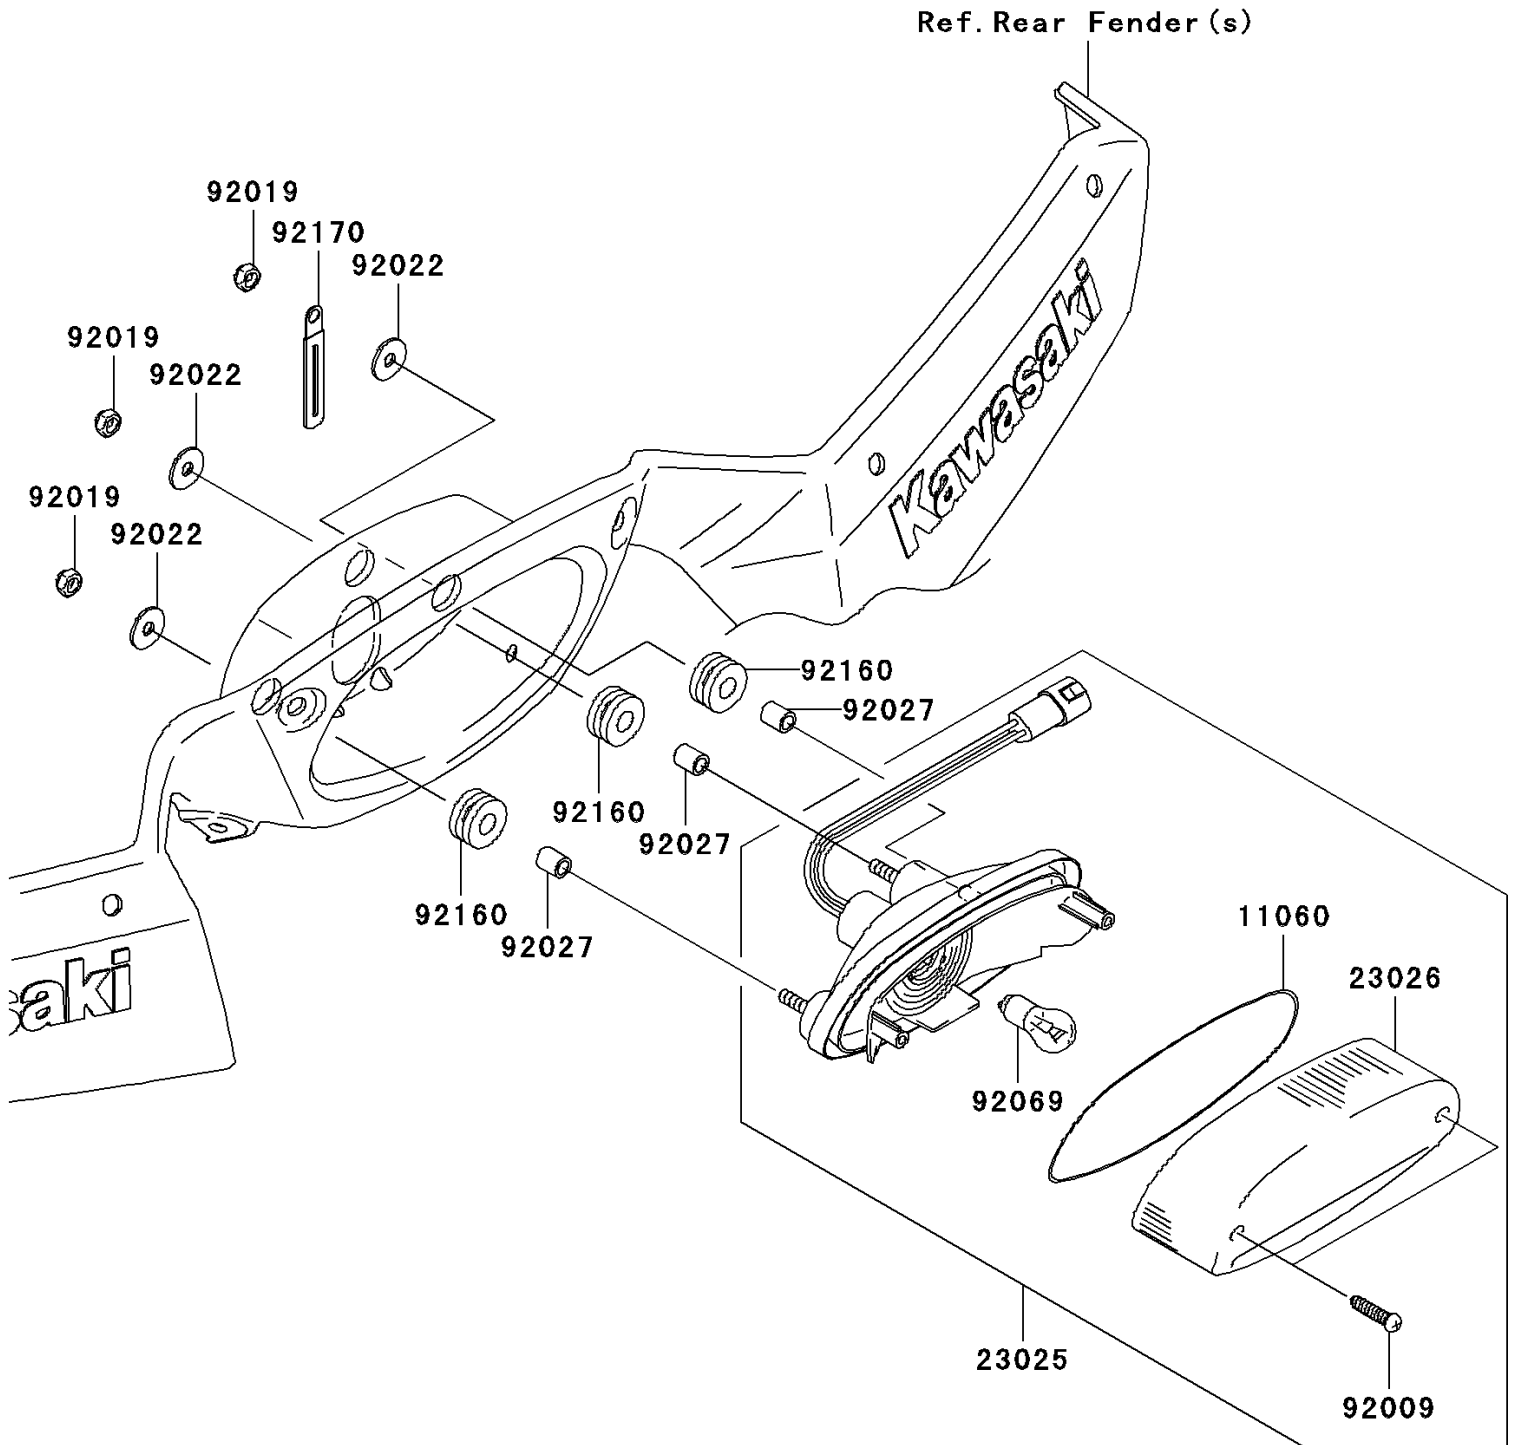

2007 Brute Force 650 4x4i PARTS DIAGRAM

Taillight(s)

F2720

2007 Brute Force 650 4x4i PARTS LIST

Taillight(s)

ITEM NAME	PART NUMBER	QUANTITY
GASKET, TAIL LAMP LENS (Ref # 11060)	11060-1174	1
LAMP-TAIL (Ref # 23025)	23025-0011	1
LENS, TAIL LAMP (Ref # 23026)	23026-1183	1
SCREW, TAPPING, 4X20 (Ref # 92009)	92009-1378	2
NUT, LOCK, 6MM (Ref # 92019)	92019-008	3
WASHER, 6.5X20X1.6 (Ref # 92022)	92022-1557	3
COLLAR, 6.8X10X12 (Ref # 92027)	92027-162	3
BULB, 12V 21/5W (Ref # 92069)	92069-063	1
DAMPER (Ref # 92160)	92160-1162	3
CLAMP (Ref # 92170)	92170-1514	1