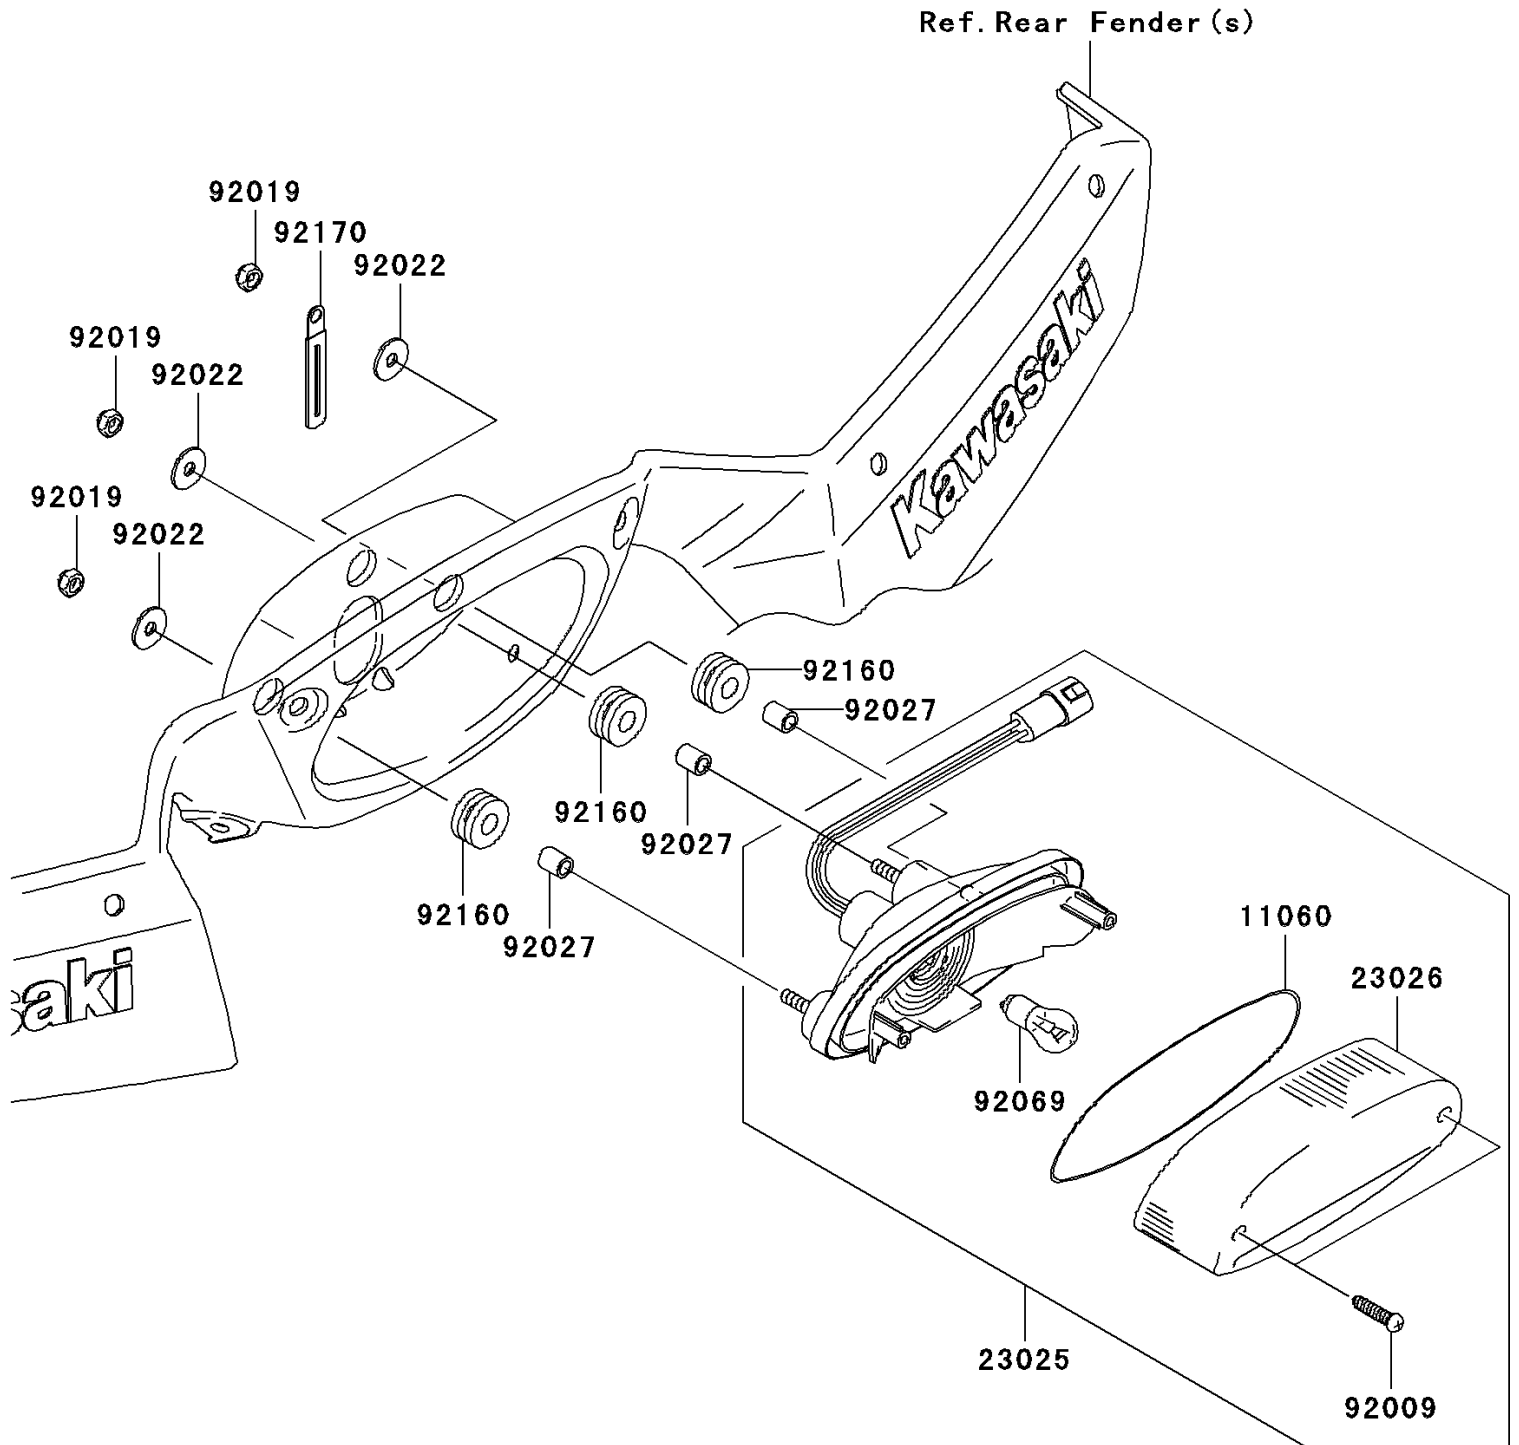

# 2008 Brute Force® 650 4x4i PARTS DIAGRAM

Taillight(s)

F2720

## 2008 Brute Force® 650 4x4i PARTS LIST

### Taillight(s)

ITEM NAME	PART NUMBER	QUANTITY
GASKET, TAIL LAMP LENS (Ref # 11060)	11060-1174	1
LAMP-TAIL (Ref # 23025)	23025-0011	1
LENS, TAIL LAMP (Ref # 23026)	23026-1183	1
SCREW, TAPPING, 4X20 (Ref # 92009)	92009-1378	2
NUT, LOCK, 6MM (Ref # 92019)	92019-008	3
WASHER, 6.5X20X1.6 (Ref # 92022)	92022-1557	3
COLLAR, 6.8X10X12 (Ref # 92027)	92027-162	3
BULB, 12V 21/5W (Ref # 92069)	92069-063	1
DAMPER (Ref # 92160)	92160-1162	3
CLAMP (Ref # 92170)	92170-1514	1