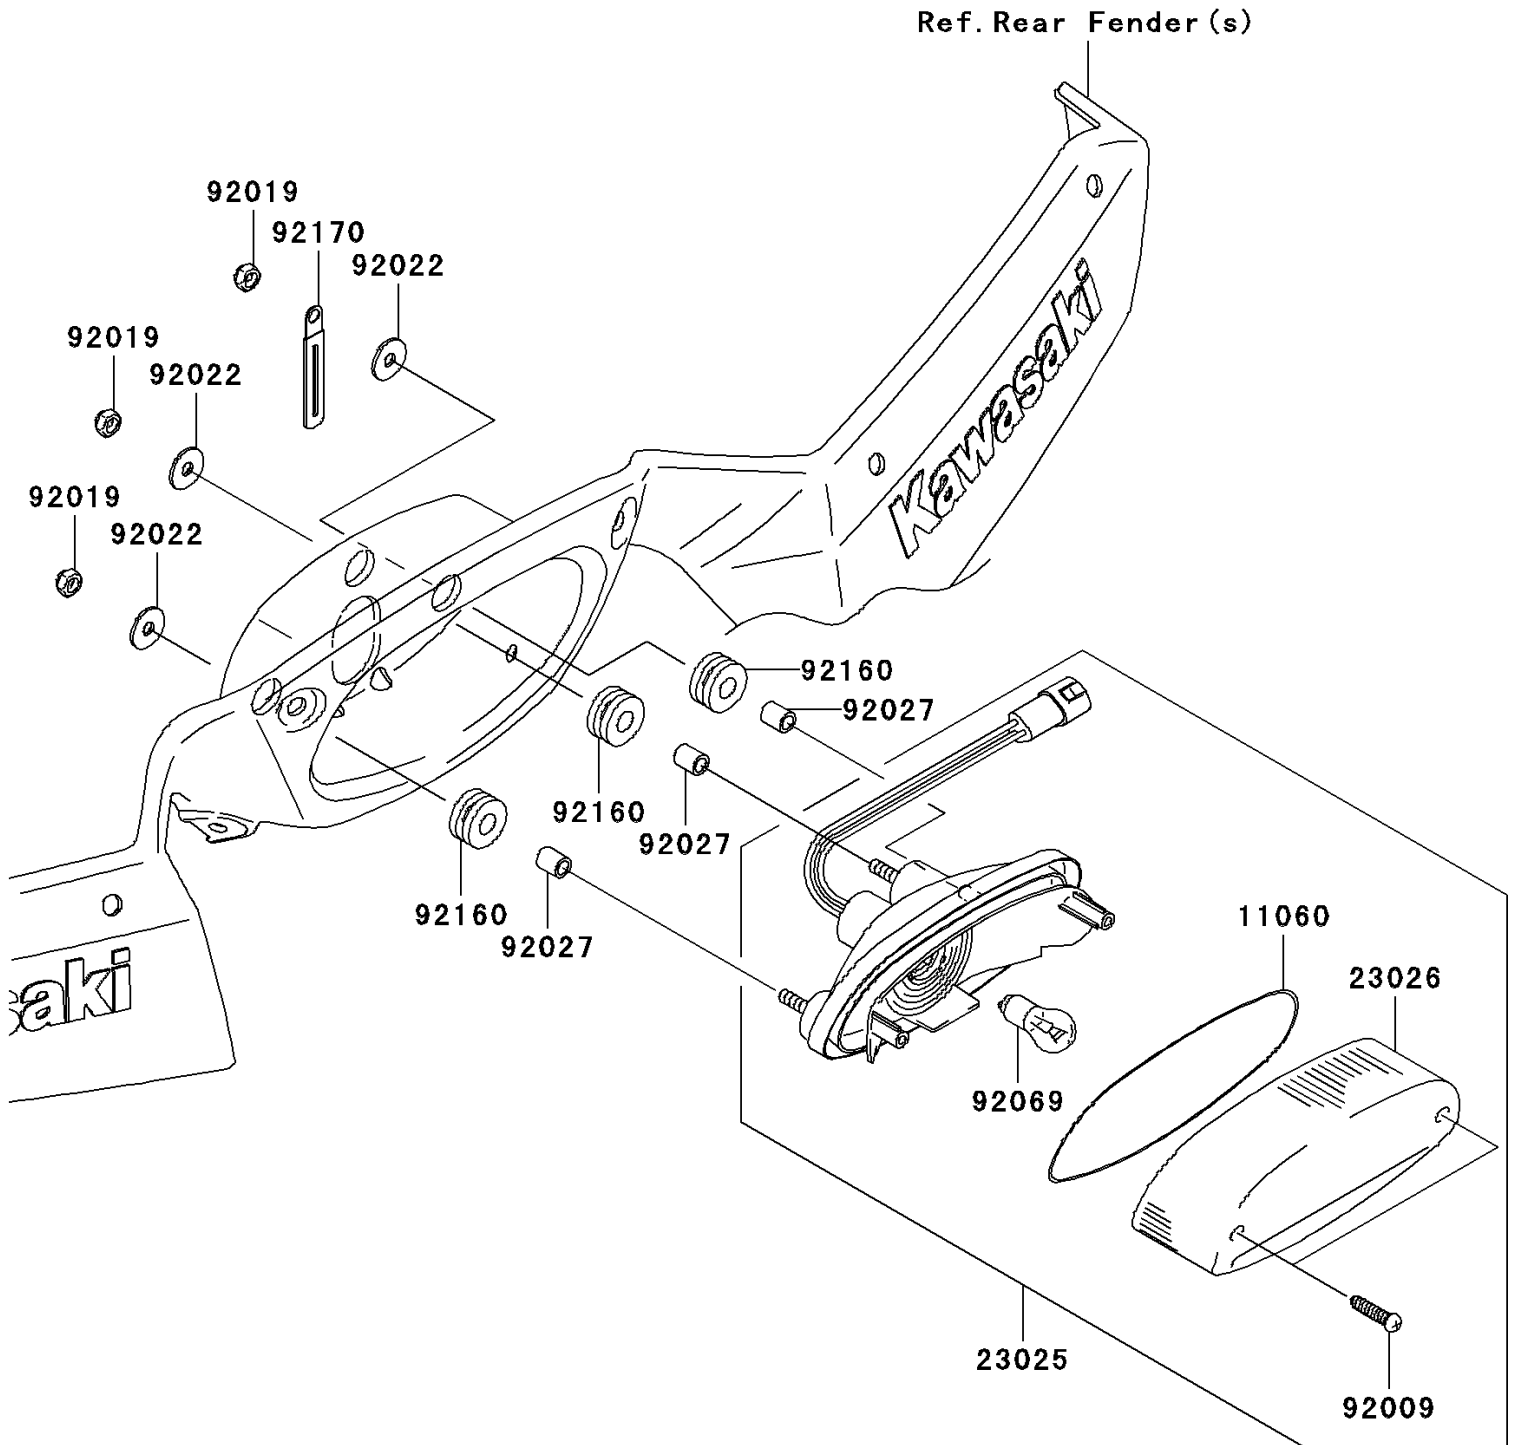

# 2008 Brute Force® 650 4x4i PARTS DIAGRAM

Taillight(s)

F2720

## 2008 Brute Force® 650 4x4i PARTS LIST

### Taillight(s)

ITEM NAME	PART NUMBER	QUANTITY
GASKET, TAIL LAMP LENS (Ref # 11060)	11060-1174	1
LAMP-TAIL (Ref # 23025)	23025-0011	1
LENS, TAIL LAMP (Ref # 23026)	23026-1183	1
SCREW, TAPPING, 4X20 (Ref # 92009)	92009-1378	2
NUT, LOCK, 6MM (Ref # 92019)	92019-008	3
WASHER, 6.5X20X1.6 (Ref # 92022)	92022-1557	3
COLLAR, 6.8X10X12 (Ref # 92027)	92027-162	3
BULB, 12V 21/5W (Ref # 92069)	92069-063	1
DAMPER (Ref # 92160)	92160-1162	3
CLAMP (Ref # 92170)	92170-1514	1