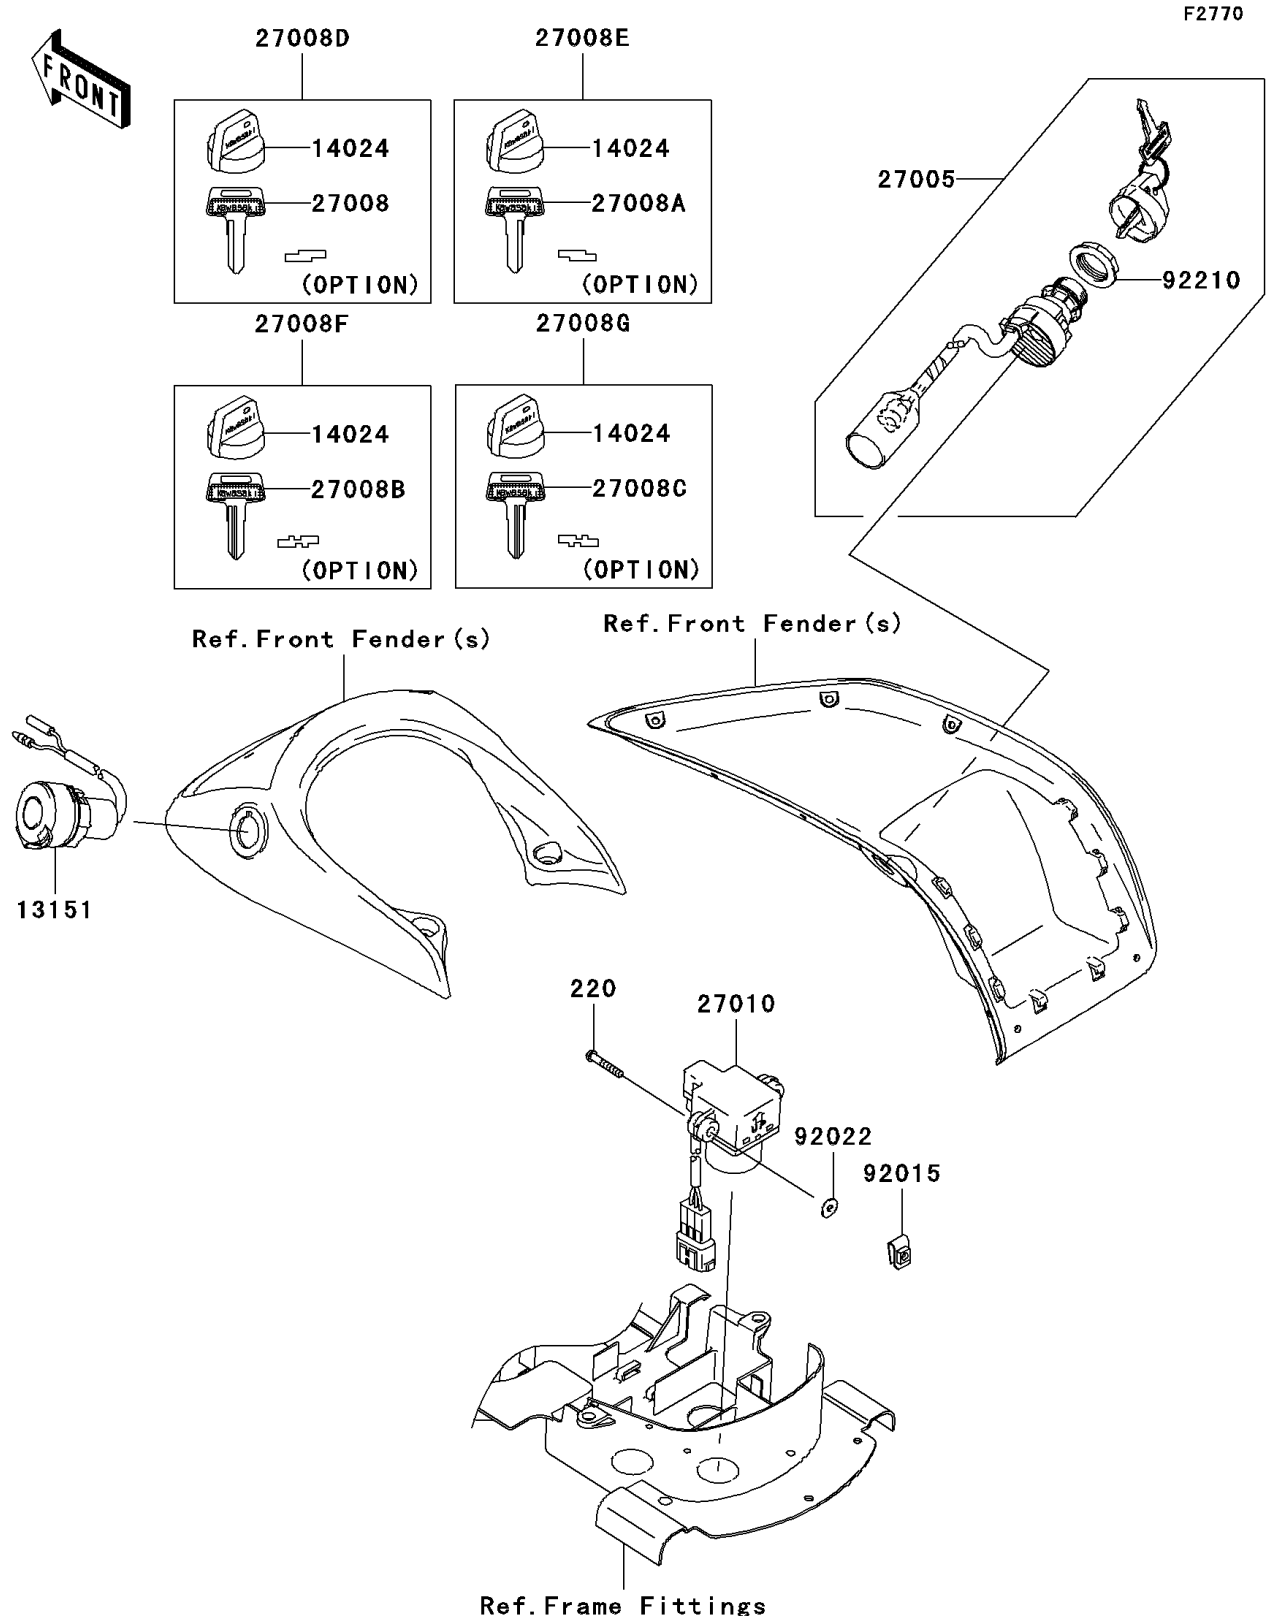

2007 Brute Force 650 4x4i PARTS DIAGRAM

Ignition Switch

2007 Brute Force 650 4x4i PARTS LIST

Ignition Switch

ITEM NAME	PART NUMBER	QUANTITY
SWITCH-COMP,D.C.TERMINAL (Ref # 13151)	13151-0003	1
COVER,KEY (Ref # 14024)	14024-1551	4
SCREW-PAN-CROS,4X25 (Ref # 220)	220B0425	2
SWITCH-ASSY-IGNITION (Ref # 27005)	27005-0019	1
KEY-LOCK,BLANK (Ref # 27008)	27008-1041	1
KEY-LOCK,BLANK (Ref # 27008A)	27008-1042	1
KEY-LOCK,BLANK (Ref # 27008B)	27008-1043	1
KEY-LOCK,BLANK (Ref # 27008C)	27008-1044	1
KEY-LOCK,BLANK,W/COVER (Ref # 27008D)	27008-1132	1
KEY-LOCK,BLANK,W/COVER (Ref # 27008E)	27008-1133	1
KEY-LOCK,BLANK,W/COVER (Ref # 27008F)	27008-1134	1
KEY-LOCK,BLANK,W/COVER (Ref # 27008G)	27008-1135	1
SWITCH,INVERT SENSOR (Ref # 27010)	27010-1421	1
NUT,4MM (Ref # 92015)	92015-1567	2
WASHER,4.3X12.5X1 (Ref # 92022)	92022-1888	2
NUT,IGNITION SWITCH (Ref # 92210)	92210-1109	1