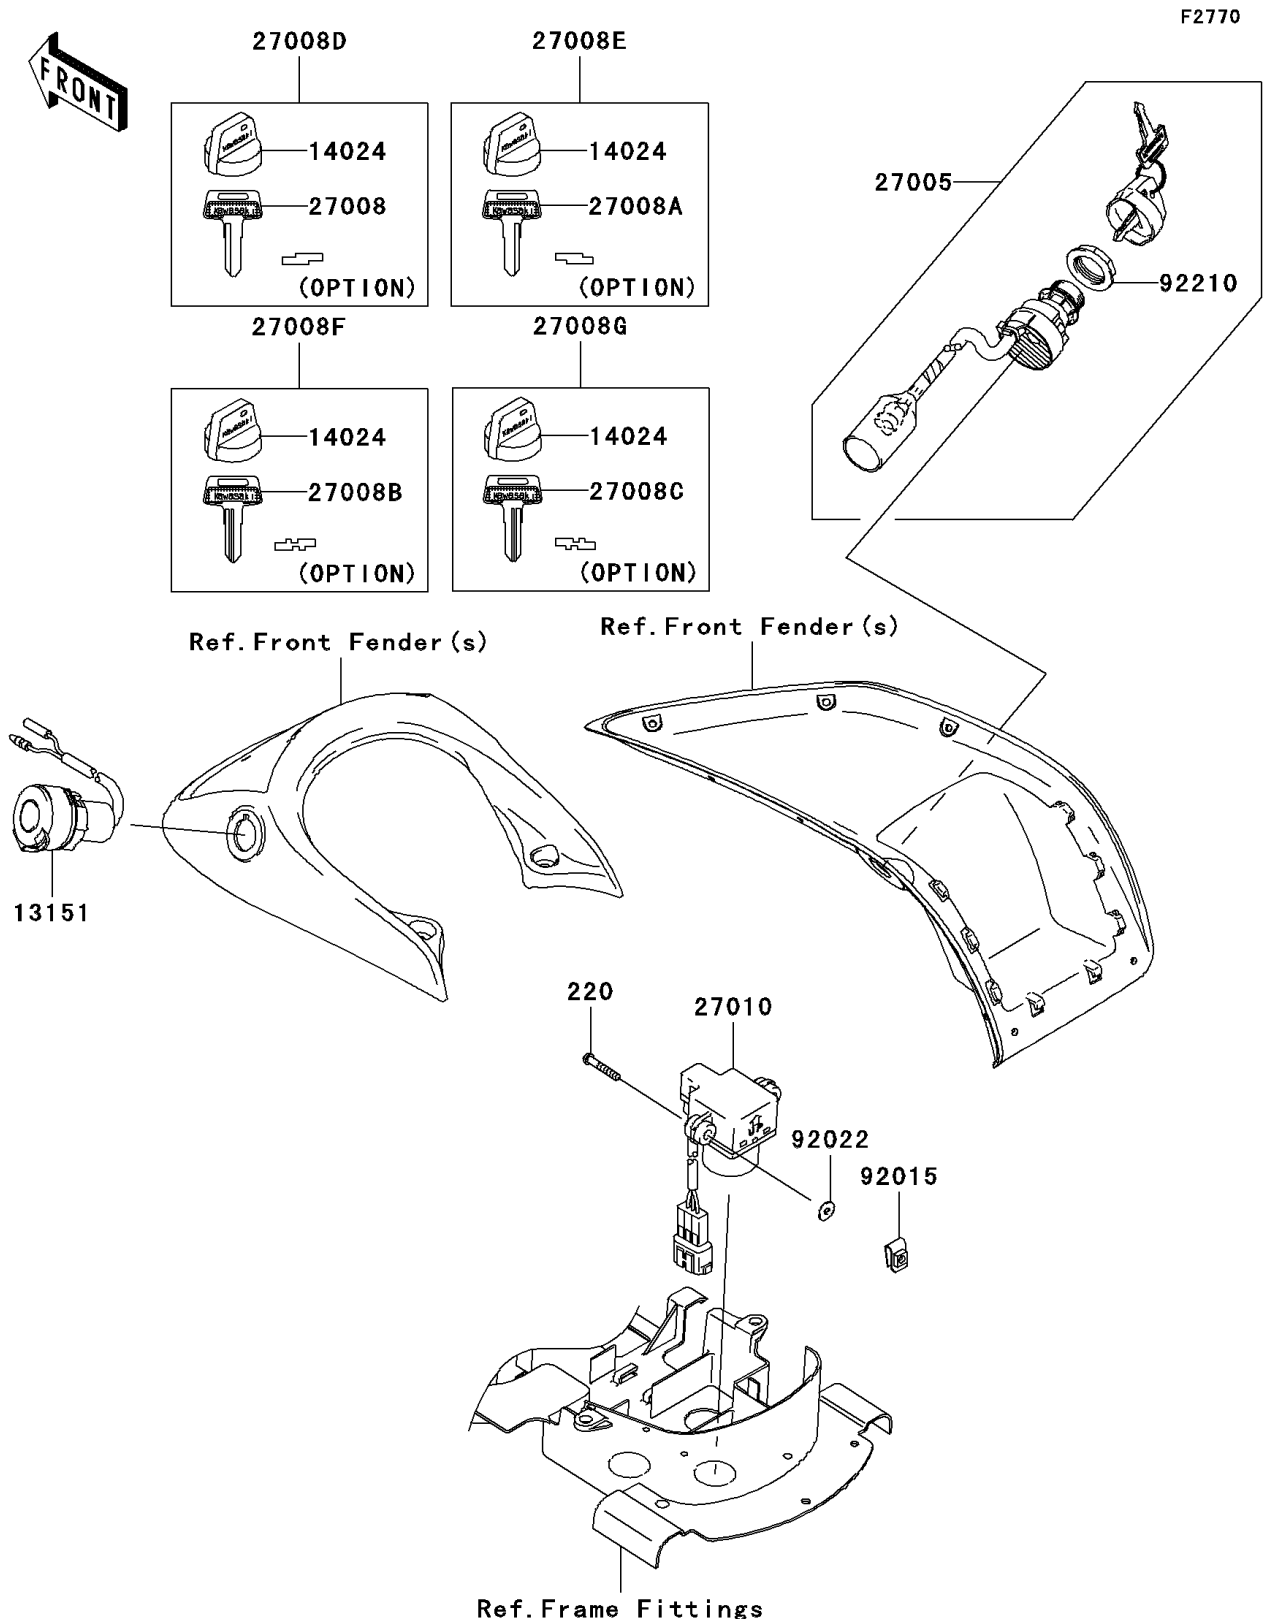

# 2008 Brute Force® 650 4x4i PARTS DIAGRAM

## 2008 Brute Force® 650 4x4i PARTS LIST

### Ignition Switch

ITEM NAME	PART NUMBER	QUANTITY
SWITCH-COMP,D.C.TERMINAL (Ref # 13151)	13151-0003	1
COVER,KEY (Ref # 14024)	14024-1551	4
SCREW-PAN-CROS,4X25 (Ref # 220)	220B0425	2
SWITCH-ASSY-IGNITION (Ref # 27005)	27005-0019	1
KEY-LOCK,BLANK (Ref # 27008)	27008-1041	1
KEY-LOCK,BLANK (Ref # 27008A)	27008-1042	1
KEY-LOCK,BLANK (Ref # 27008B)	27008-1043	1
KEY-LOCK,BLANK (Ref # 27008C)	27008-1044	1
KEY-LOCK,BLANK,W/COVER (Ref # 27008D)	27008-1132	1
KEY-LOCK,BLANK,W/COVER (Ref # 27008E)	27008-1133	1
KEY-LOCK,BLANK,W/COVER (Ref # 27008F)	27008-1134	1
KEY-LOCK,BLANK,W/COVER (Ref # 27008G)	27008-1135	1
SWITCH,INVERT SENSOR (Ref # 27010)	27010-1421	1
NUT,4MM (Ref # 92015)	92015-1567	2
WASHER,4.3X12.5X1 (Ref # 92022)	92022-1888	2
NUT,IGNITION SWITCH (Ref # 92210)	92210-1109	1