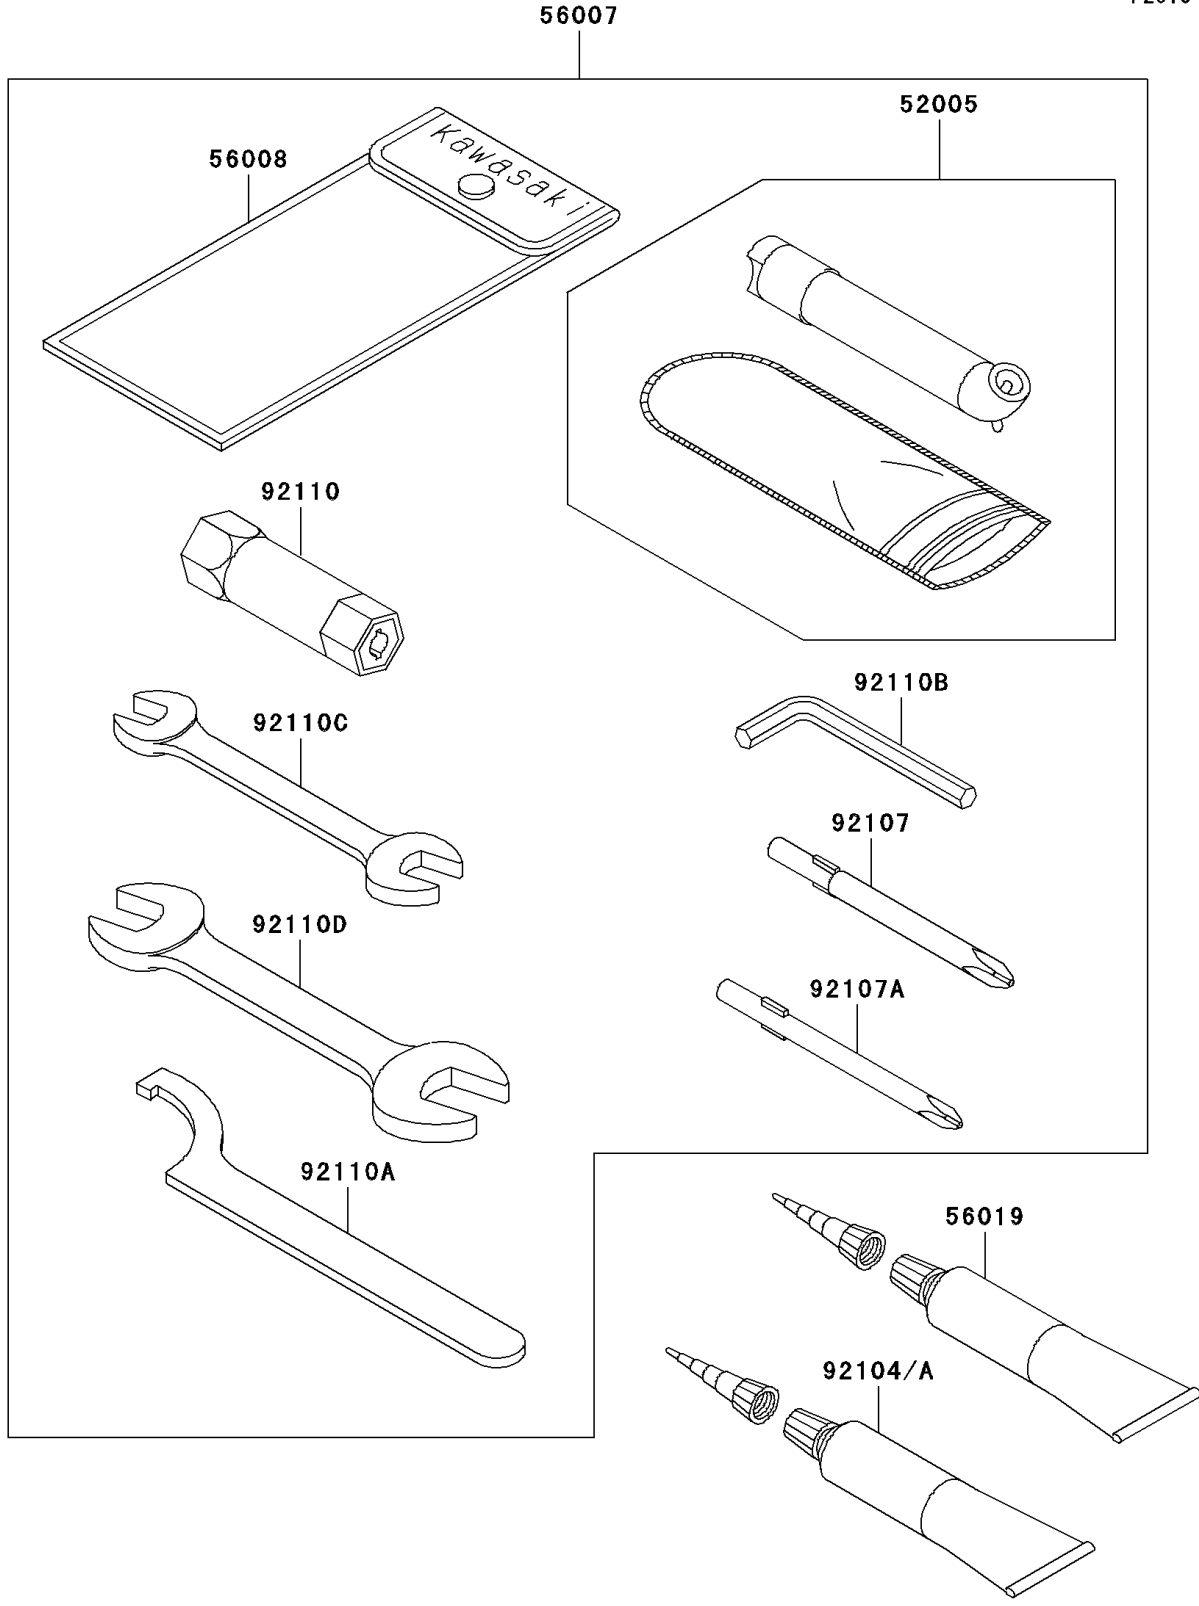

# 2008 Brute Force® 650 4x4i PARTS DIAGRAM

Owner's Tools

F2810

## 2008 Brute Force® 650 4x4i PARTS LIST

### Owner's Tools

ITEM NAME	PART NUMBER	QUANTITY
GAUGE,AIR (Ref # 52005)	52005-1082	1
TOOL-KIT (Ref # 56007)	56007-0014	1
BAG,TOOL (Ref # 56008)	56008-1007	1
THREE BOND TB1211,HT/RS,WHITE (Ref # 56019)	56019-120	1
GASKET-LIQUID,TB1211F (Ref # 92104)	92104-0004	1
GASKET-LIQUID,TB1216,GRAY (Ref # 92104A)	92104-1063	1
TOOL-DRIVER,#3PHILLIPS (Ref # 92107)	92107-005	1
TOOL-DRIVER,#2PHILLIPS (Ref # 92107A)	92107-1053	1
TOOL-WRENCH,BOX,16MM (Ref # 92110)	92110-1116	1
TOOL-WRENCH,HOOK (Ref # 92110A)	92110-1129	1
TOOL-WRENCH,ALLEN,3MM (Ref # 92110B)	92110-1140	1
TOOL-WRENCH,OPEN END,10X12 (Ref # 92110C)	92110-1152	1
TOOL-WRENCH,OPEN END,14X17 (Ref # 92110D)	92110-1153	1