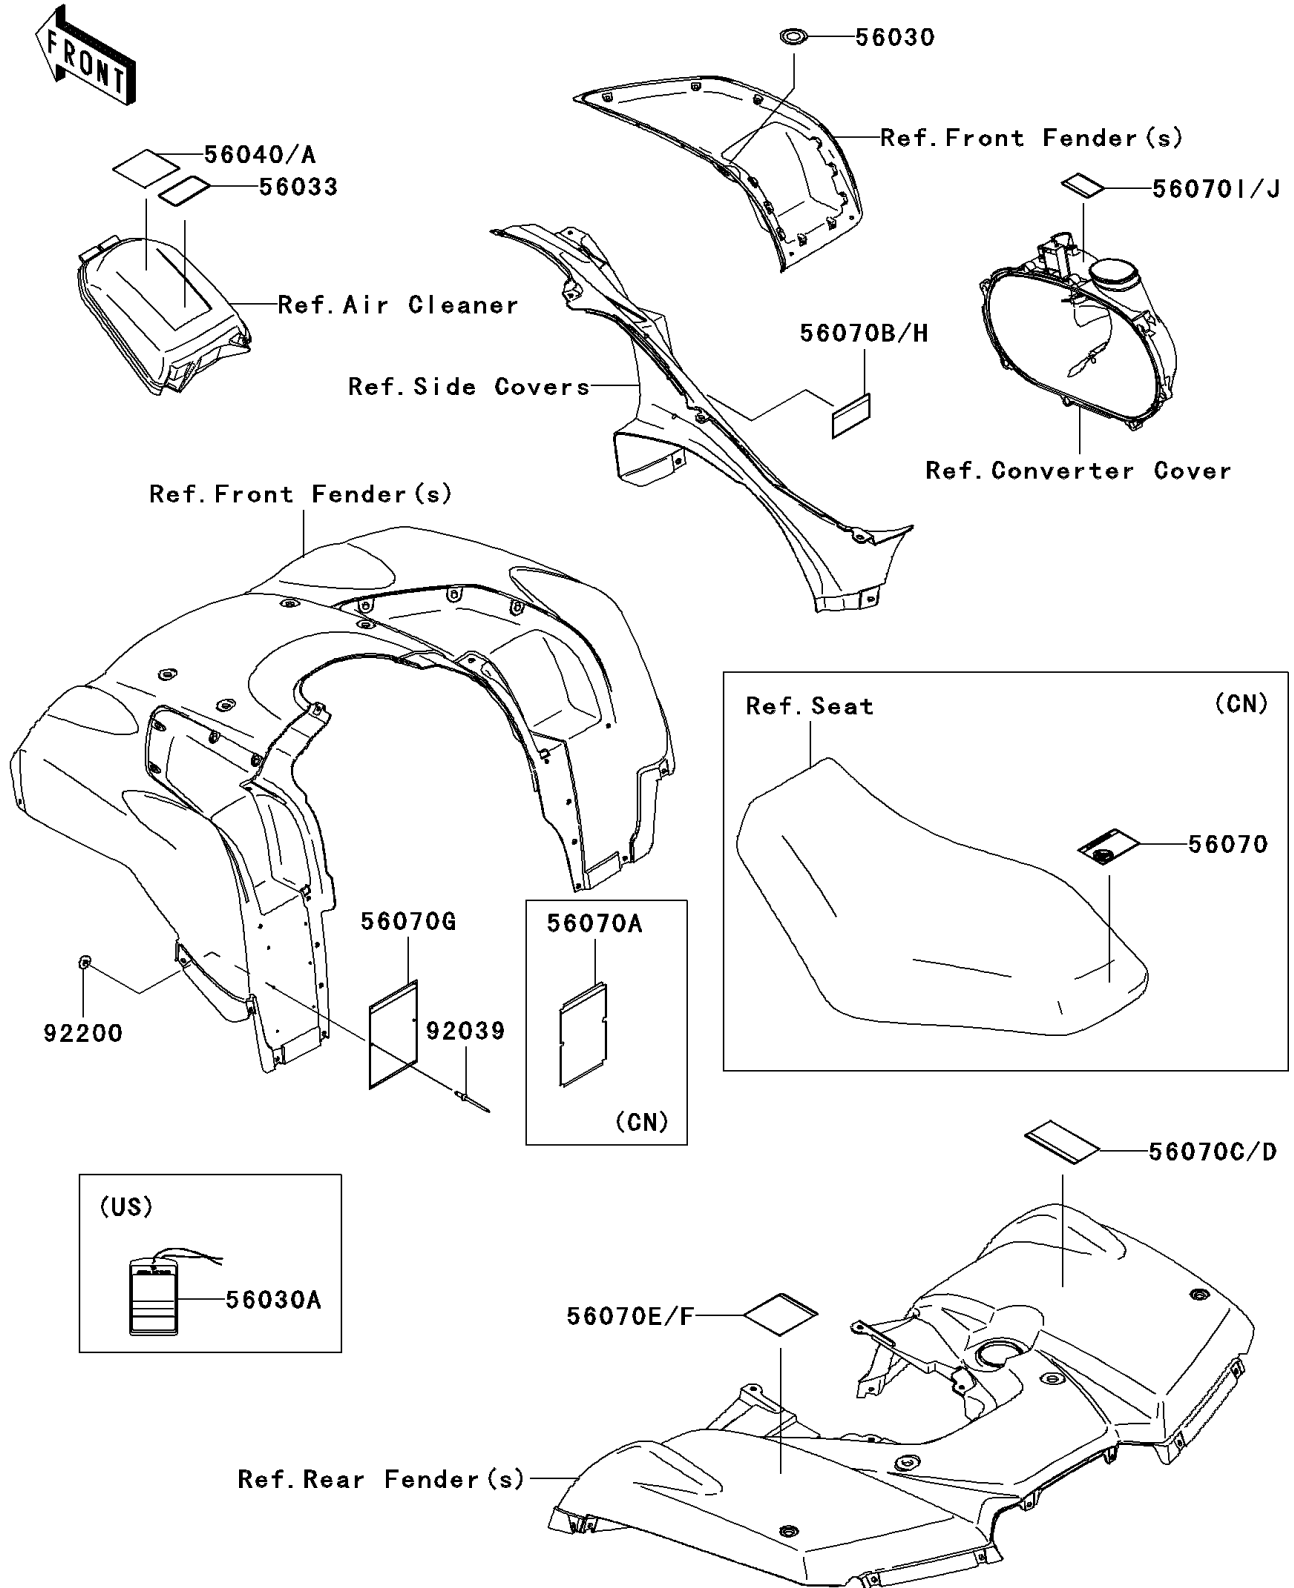

2007 Brute Force 650 4x4i PARTS DIAGRAM

Labels

F2860

2007 Brute Force 650 4x4i PARTS LIST

Labels

ITEM NAME	PART NUMBER	QUANTITY
LABEL,IGNITION SWITCH (Ref # 56030)	56030-0018	1
LABEL,HANGTAG (Ref # 56030A)	56030-0047	1
LABEL-MANUAL,AIR CLEANER (Ref # 56033)	56033-0064	1
LABEL-WARNING,UNDER 16 (Ref # 56040)	56040-1276	1
LABEL-WARNING,AGE (Ref # 56040A)	56040-1325	1
LABEL-WARNING,NO PASSENGER (Ref # 56070)	56070-0018	1
LABEL-WARNING,GENERAL (Ref # 56070A)	56070-0019	1
LABEL-WARNING,SHIFT LEVER(FREN (Ref # 56070B)	56070-0037	1
LABEL-WARNING,DRIVE BELT (Ref # 56070C)	56070-0038	1
LABEL-WARNING,DRIVE BELT(FRENC (Ref # 56070D)	56070-0039	1
LABEL-WARNING,TIRE&MAX LOAD (Ref # 56070E)	56070-0045	1
LABEL-WARNING,TIRE&MAX LOAD (Ref # 56070F)	56070-0071	1
LABEL-WARNING,SERIOUS INJURY (Ref # 56070G)	56070-1151	1
LABEL-WARNING,SHIFT LEVER (Ref # 56070H)	56070-1170	1
LABEL-WARNING,CVT COVER (Ref # 56070I)	56070-1269	1
LABEL-WARNING,CVT COVER(FRENCH (Ref # 56070J)	56070-1271	1
RIVET,3.2X8 (Ref # 92039)	92039-3763	6
WASHER,3.5X8X1 (Ref # 92200)	92200-1251	6