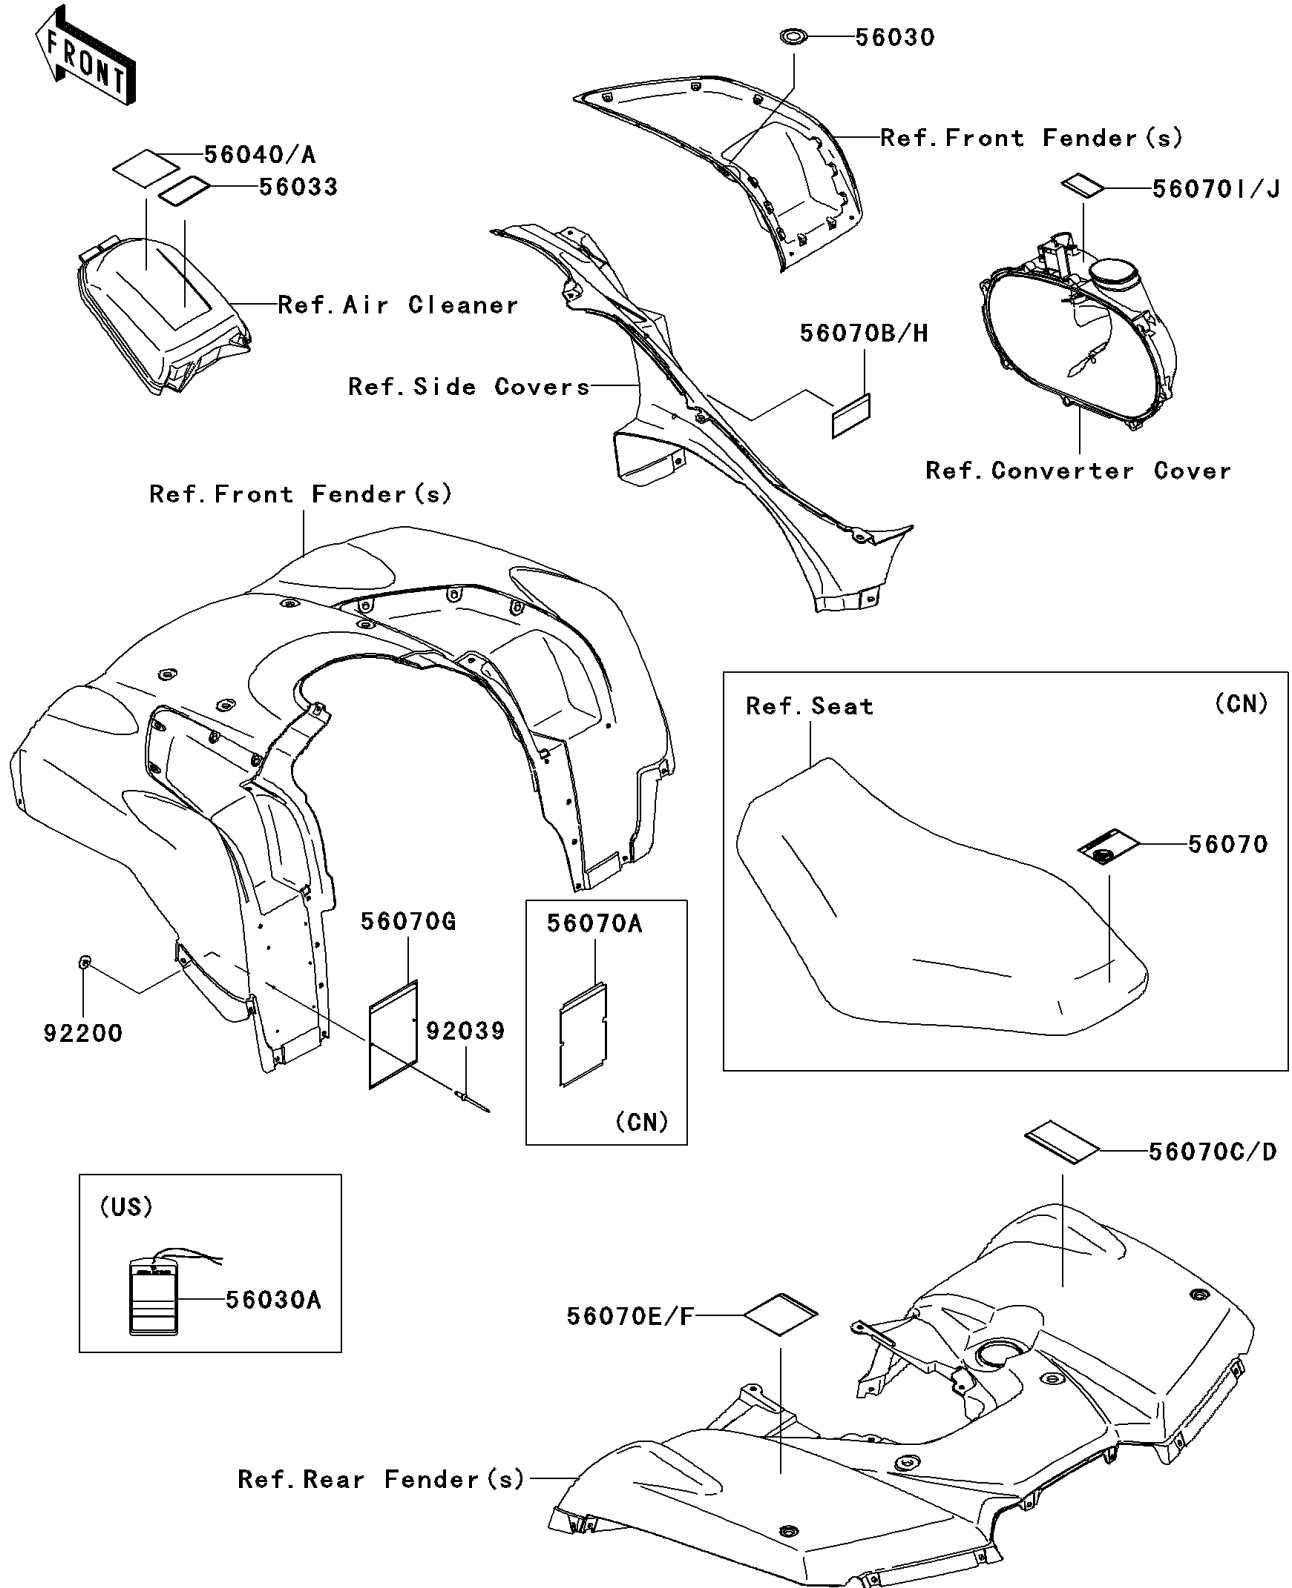

2008 Brute Force® 650 4x4i PARTS DIAGRAM

Labels

F2860

2008 Brute Force® 650 4x4i PARTS LIST

Labels

ITEM NAME	PART NUMBER	QUANTITY
LABEL,IGNITION SWITCH (Ref # 56030)	56030-0018	1
LABEL,HANGTAG (Ref # 56030A)	56030-0047	1
LABEL-MANUAL,AIR CLEANER (Ref # 56033)	56033-0064	1
LABEL-WARNING,UNDER 16 (Ref # 56040)	56040-1276	1
LABEL-WARNING,AGE (Ref # 56040A)	56040-1325	1
LABEL-WARNING,NO PASSENGER (Ref # 56070)	56070-0018	1
LABEL-WARNING,GENERAL (Ref # 56070A)	56070-0019	1
LABEL-WARNING,SHIFT LEVER(FREN (Ref # 56070B)	56070-0037	1
LABEL-WARNING,DRIVE BELT (Ref # 56070C)	56070-0038	1
LABEL-WARNING,DRIVE BELT(FRENC (Ref # 56070D)	56070-0039	1
LABEL-WARNING,TIRE&MAX LOAD (Ref # 56070E)	56070-0045	1
LABEL-WARNING,TIRE&MAX LOAD (Ref # 56070F)	56070-0071	1
LABEL-WARNING,SERIOUS INJURY (Ref # 56070G)	56070-1151	1
LABEL-WARNING,SHIFT LEVER (Ref # 56070H)	56070-1170	1
LABEL-WARNING,CVT COVER (Ref # 56070I)	56070-1269	1
LABEL-WARNING,CVT COVER(FRENCH (Ref # 56070J)	56070-1271	1
RIVET,3.2X8 (Ref # 92039)	92039-3763	6
WASHER,3.5X8X1 (Ref # 92200)	92200-1251	6