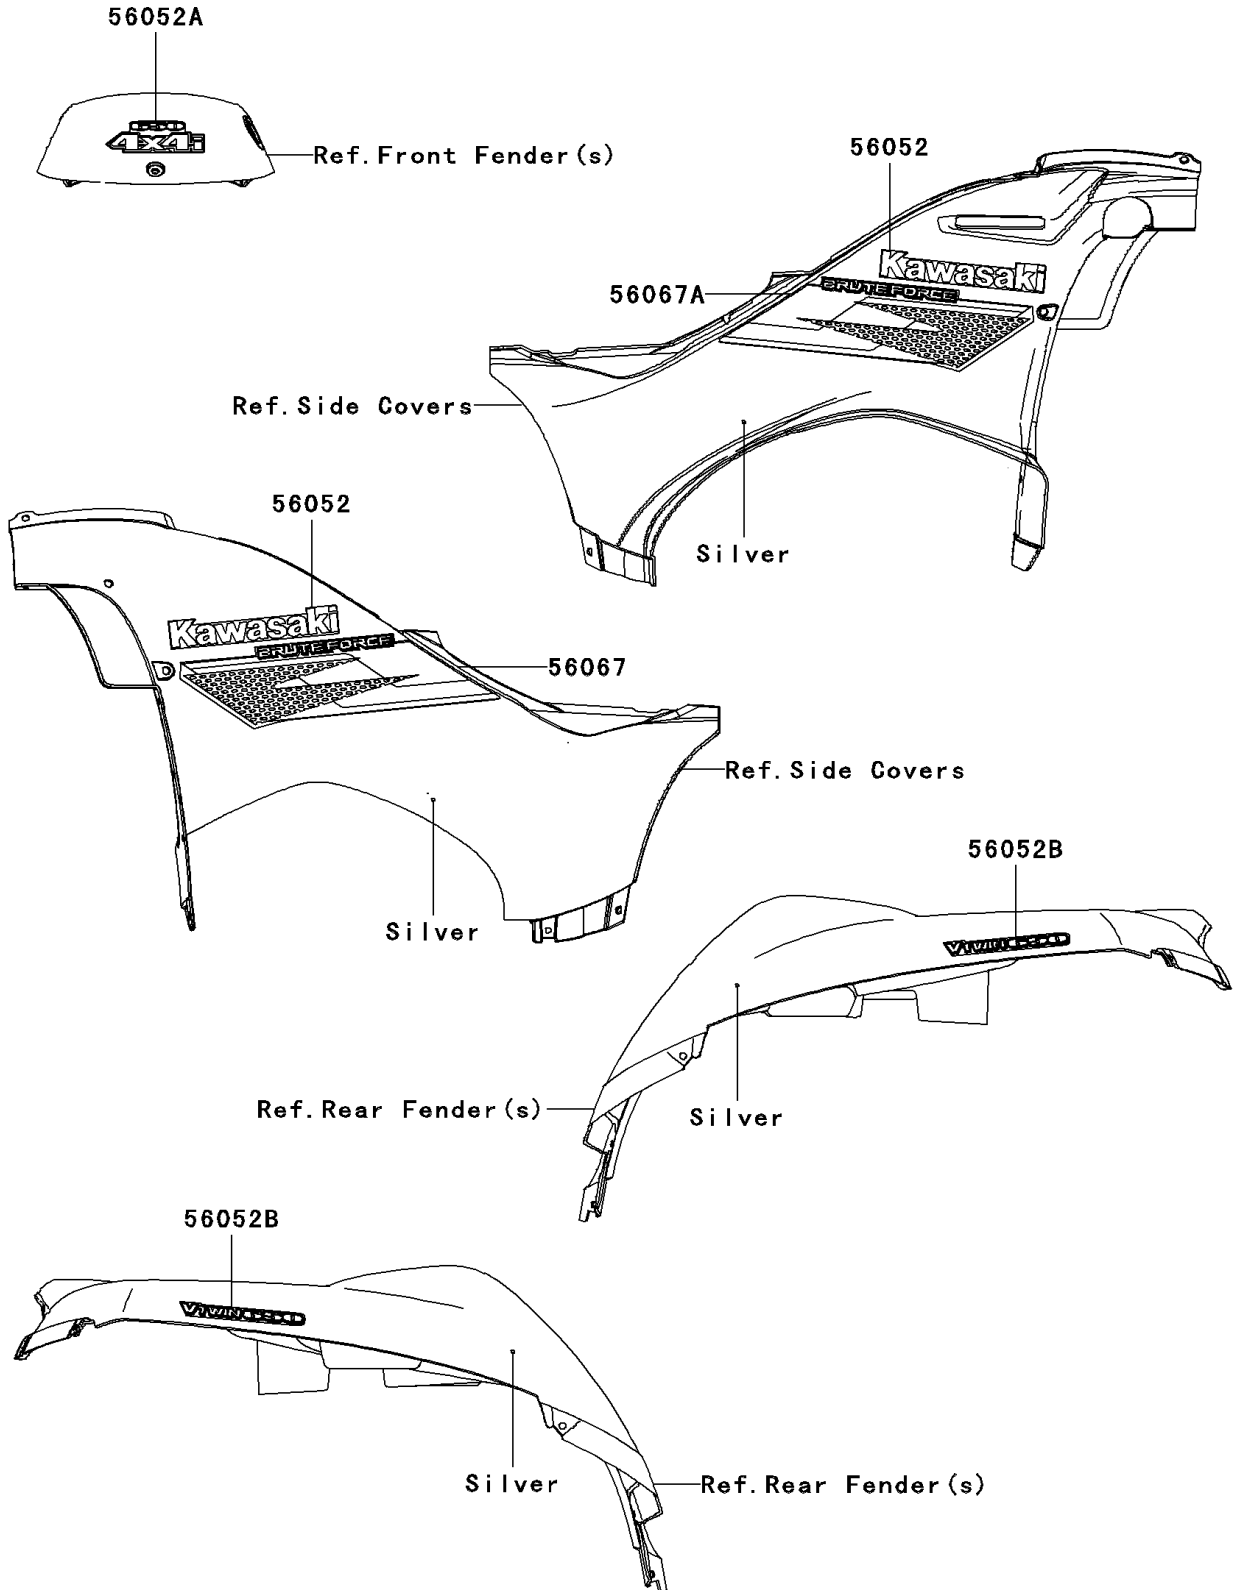

# 2007 Brute Force 650 4x4i PARTS DIAGRAM

Decals(Silver)(H7F)

F2861

## 2007 Brute Force 650 4x4i PARTS LIST

Decals(Silver)(H7F)

ITEM NAME	PART NUMBER	QUANTITY
MARK,FUEL TANK COVER,KAWASAKI (Ref # 56052)	56052-0735	2
MARK, TOP COVER,650 4X4I (Ref # 56052A)	56052-0907	1
MARK,RR FENDER,V TWIN 650 (Ref # 56052B)	56052-0949	2
PATTERN,SIDE COVER,LH (Ref # 56067)	56067-1305	1
PATTERN,SIDE COVER,RH (Ref # 56067A)	56067-1306	1