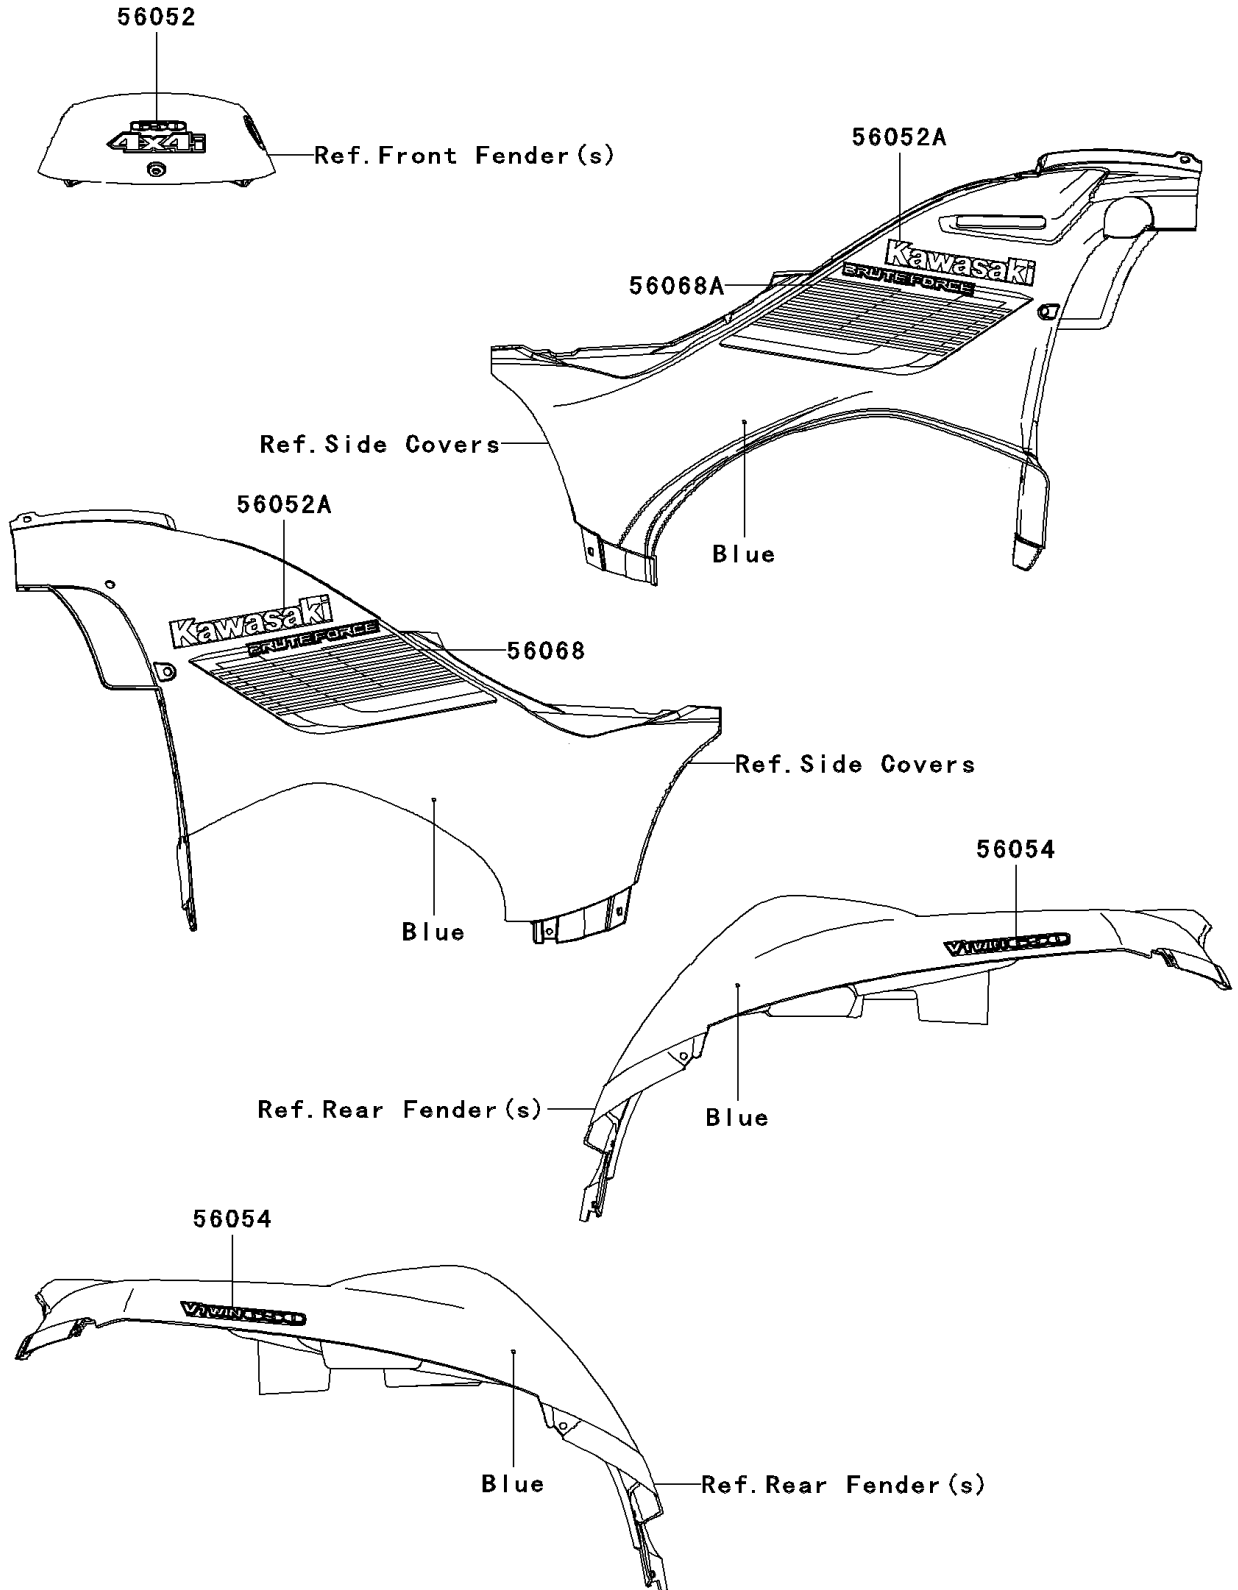

2008 Brute Force® 650 4x4i PARTS DIAGRAM

Decals(Blue)(H8F)

F2861A

2008 Brute Force® 650 4x4i PARTS LIST

Decals(Blue)(H8F)

ITEM NAME	PART NUMBER	QUANTITY
MARK,TOP COVER,650 4X4I (Ref # 56052)	56052-0907	1
MARK,SIDE COVER,KAWASAKI (Ref # 56052A)	56052-0947	2
MARK,RR,FENDER,V TWIN 650 (Ref # 56054)	56054-0065	2
PATTERN,SIDE COVER,LH (Ref # 56068)	56068-0413	1
PATTERN,SIDE COVER,RH (Ref # 56068A)	56068-0414	1