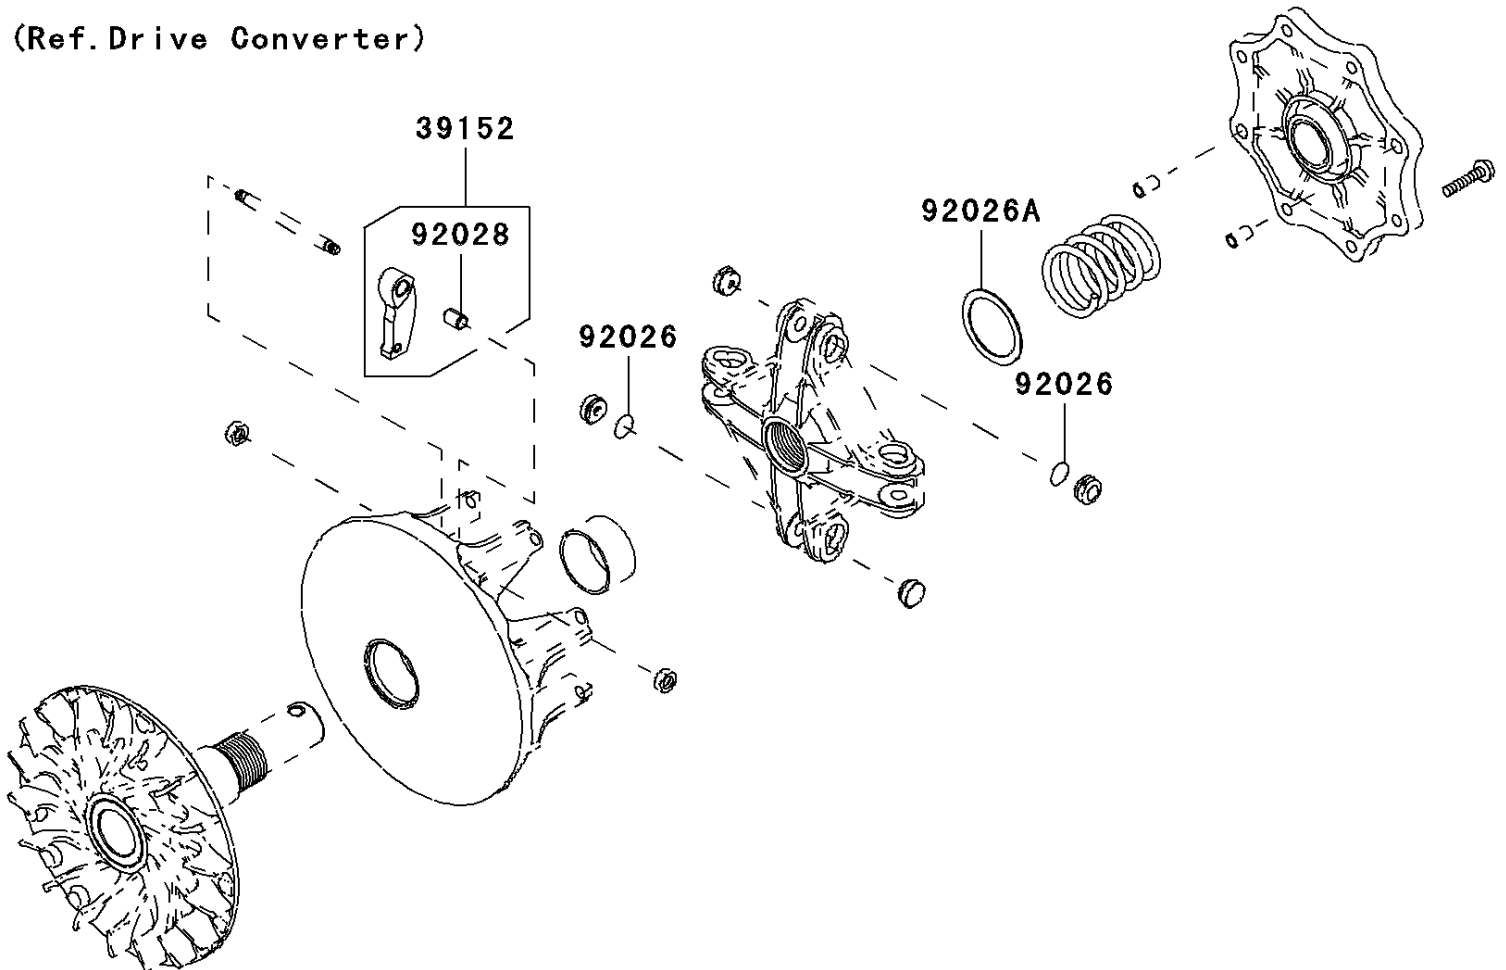

2008 Brute Force® 650 4x4i PARTS DIAGRAM

Optional Parts(Drive Converter)

F2890

(Ref. Drive Converter)

2008 Brute Force® 650 4x4i PARTS LIST

Optional Parts(Drive Converter)

ITEM NAME	PART NUMBER	QUANTITY
WEIGHT-RAMP (Ref # 39152)	39152-1088	4
SPACER,T=0.1 (Ref # 92026)	92026-0038	2
SPACER,39X49.5X1.0 (Ref # 92026A)	92026-1603	1
BUSHING (Ref # 92028)	92028-1973	4