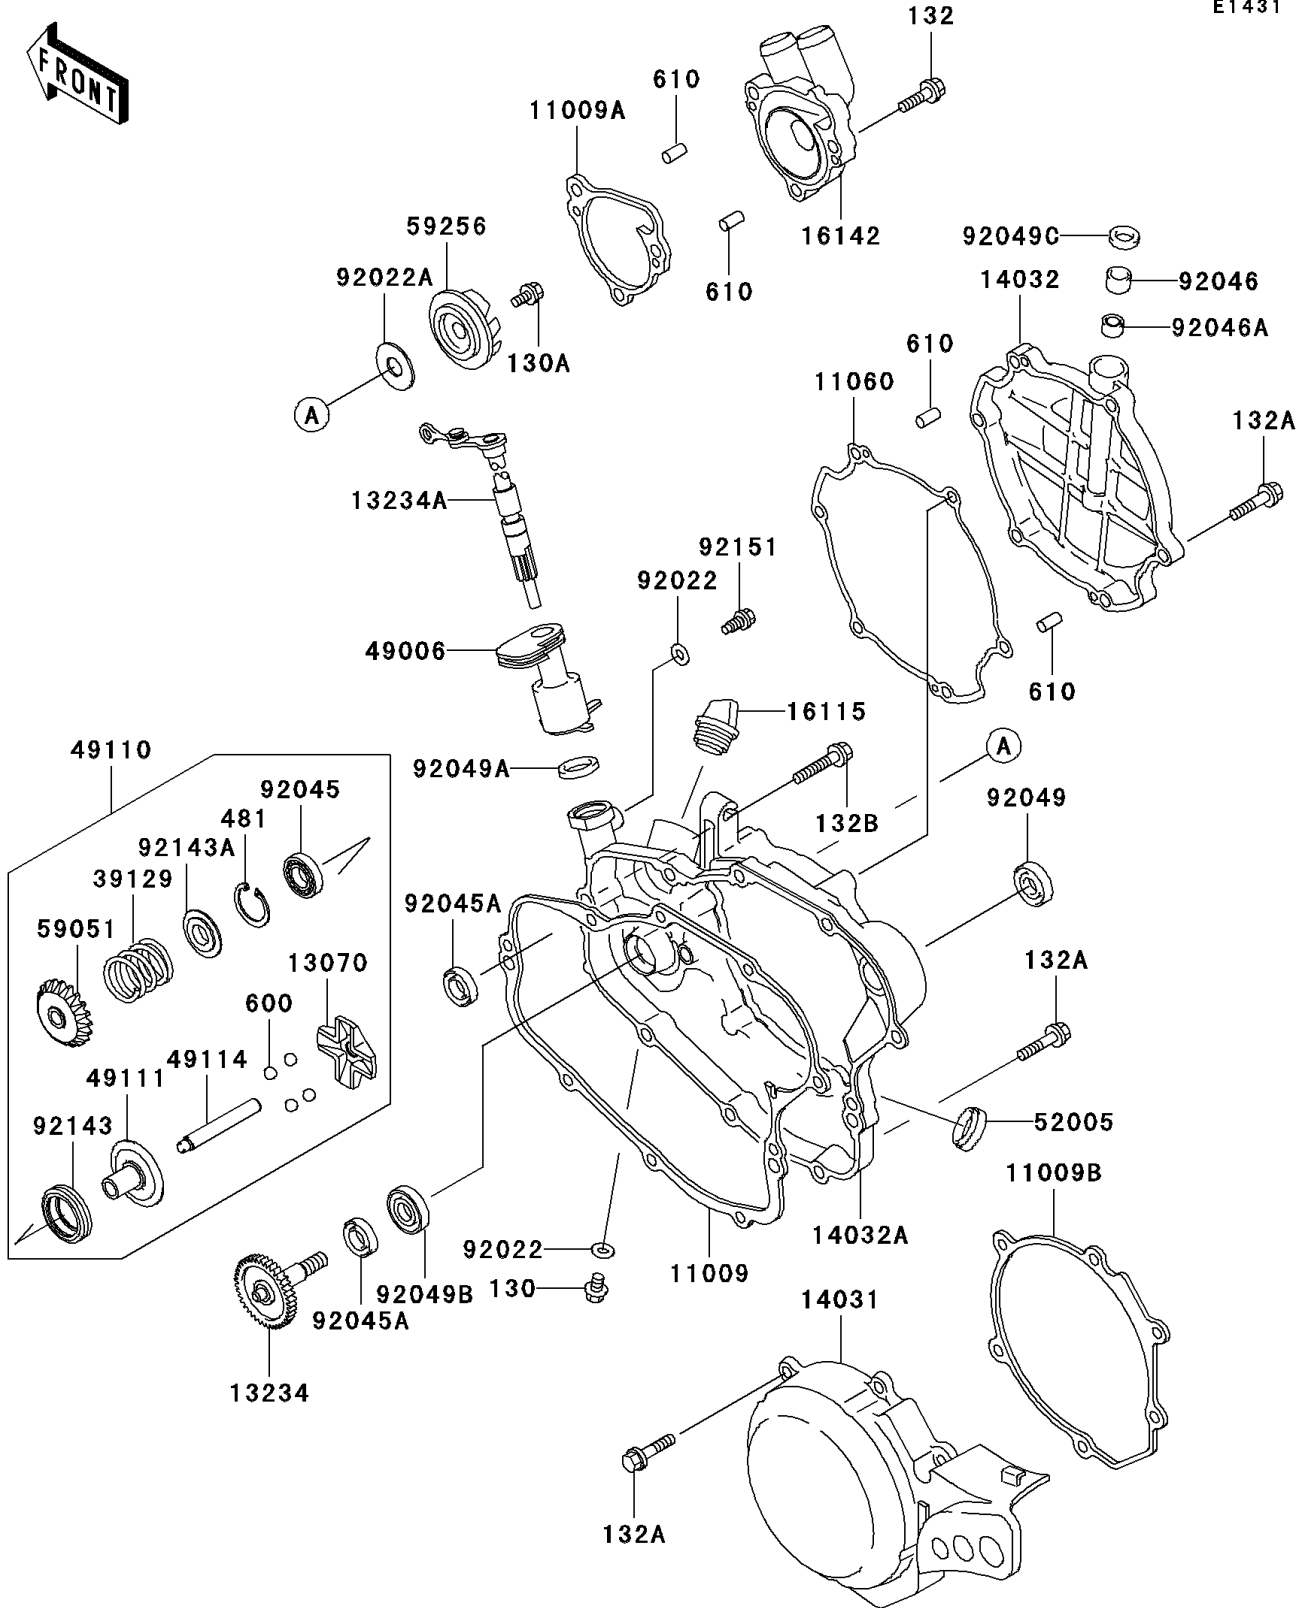

2001 KX100 PARTS DIAGRAM

Engine Cover(s)(D1/D2)

E1431

2001 KX100 PARTS LIST

Engine Cover(s)(D1/D2)

ITEM NAME	PART NUMBER	QUANTITY
BOLT-FLANGED,6X8 (Ref # 130)	130B0608	1
BOLT-FLANGED (Ref # 130A)	130P0510	1
BOLT-FLANGED-SMALL (Ref # 132)	132G0620	3
BOLT-FLANGED-SMALL (Ref # 132A)	132G0625	20
BOLT-FLANGED-SMALL (Ref # 132B)	132G0630	1
CIRCLIP (Ref # 481)	481J2400	1
BALL-STEEL,5/16" (Ref # 600)	600A1000	4
GASKET,CLUTCH COVER (Ref # 11009)	11009-1971	1
GASKET,PUMP COVER (Ref # 11009A)	11009-1972	1
GASKET,GENERATOR COVER (Ref # 11009B)	11009-1973	1
GASKET,CLUTCH COVER (Ref # 11060)	11060-1795	1
GUIDE,GOVERNOR (Ref # 13070)	13070-1309	1
SHAFT-COMP,WATER PUMP (Ref # 13234)	13234-1103	1
SHAFT-COMP,GOVERNOR (Ref # 13234A)	13234-1104	1
COVER-GENERATOR (Ref # 14031)	14031-1241	1
COVER-CLUTCH,OUTSIDE (Ref # 14032)	14032-1463	1
COVER-CLUTCH,INSIDE (Ref # 14032A)	14032-1514	1
CAP-OIL FILLER (Ref # 16115)	16115-018	1
COVER-PUMP,WATER (Ref # 16142)	16142-1144	1
SPRING-GOVERNOR (Ref # 39129)	39129-1022	1
BOOT,GOVERNOR (Ref # 49006)	49006-1313	1
GOVERNOR-ASSY (Ref # 49110)	49110-1101	1
HOLDER-GOVERNOR WEIGHT (Ref # 49111)	49111-1064	1
SHAFT-GOVERNOR (Ref # 49114)	49114-1101	1
GAUGE,OIL LEVEL (Ref # 52005)	52005-1055	1
GEAR-SPUR,GOVERNOR (Ref # 59051)	59051-1331	1
IMPELLER (Ref # 59256)	59256-1064	1
WASHER,6.1X12X1 (Ref # 92022)	92022-077	2
WASHER,5.2X13X1 (Ref # 92022A)	92022-1380	1

2001 KX100 PARTS LIST

Engine Cover(s)(D1/D2)

ITEM NAME	PART NUMBER	QUANTITY
BEARING-BALL,6901 (Ref # 92045)	92045-1246	1
BEARING-BALL,608MC3 (Ref # 92045A)	92045-1305	2
BEARING-NEEDLE,HK1010 (Ref # 92046)	92046-1160	1
BEARING-NEEDLE,6BTM109 (Ref # 92046A)	92046-1217	1
SEAL-OIL,SB16244 (Ref # 92049)	92049-002	1
SEAL-OIL (Ref # 92049A)	92049-1262	1
SEAL-OIL,MHSD8X18X10J-1 (Ref # 92049B)	92049-1366	1
SEAL-OIL,BG1408F0 (Ref # 92049C)	92049-1414	1
COLLAR (Ref # 92143)	92143-1932	1
COLLAR (Ref # 92143A)	92143-1933	1
BOLT (Ref # 92151)	92151-1180	1
ROLLER,4X8 (Ref # 610)	610A0408	4