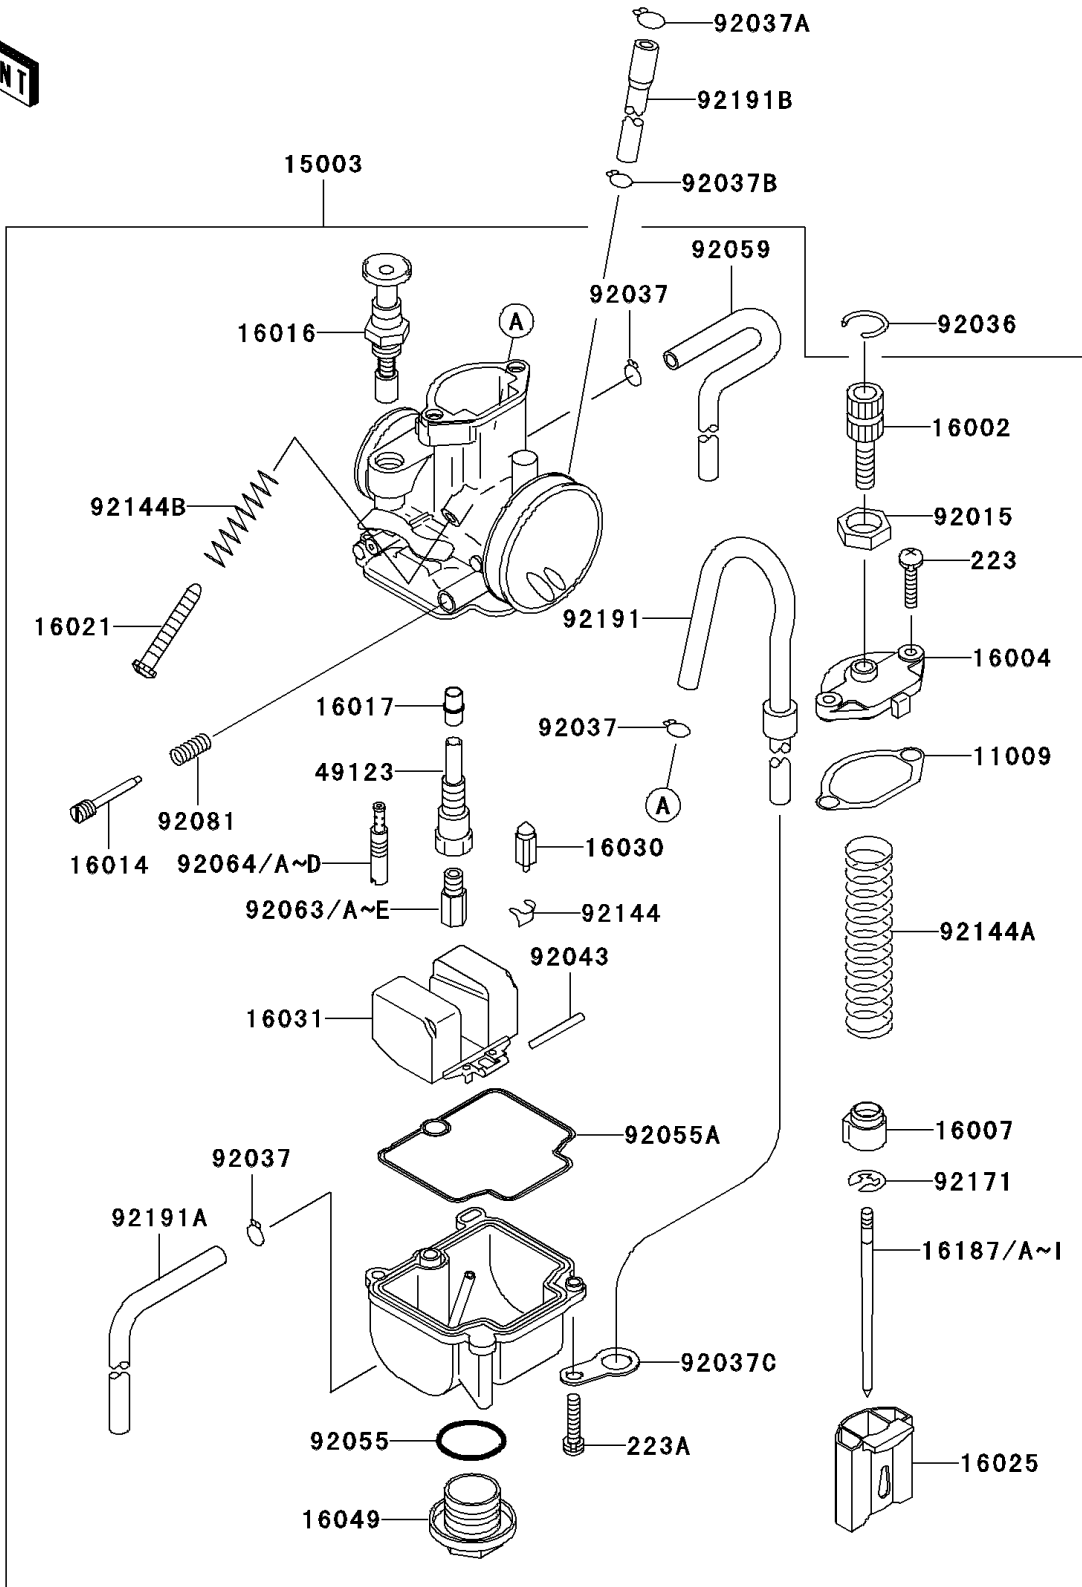

# 2001 KX100 PARTS DIAGRAM

Carburetor

E1611

### Carburetor

ITEM NAME	PART NUMBER	QUANTITY
GASKET,MIXING CHAMBER (Ref # 11009)	11009-1759	1
CARBURETOR-ASSY (Ref # 15003)	15003-1643	1
ADJUSTER-CABLE (Ref # 16002)	16002-1056	1
CAP-CHAMBER,MIXING (Ref # 16004)	16004-1065	1
SEAT-SPRING,THROTTLE VALVE (Ref # 16007)	16007-1155	1
SCREW-PILOT AIR (Ref # 16014)	16014-1058	1
PLUNGER,STARTER (Ref # 16016)	16016-1075	1
JET-NEEDLE (Ref # 16017)	16017-1431	1
SCREW-THROTTLE STOP (Ref # 16021)	16021-1161	1
VALVE-THROTTLE,CA3.5 (Ref # 16025)	16025-1220	1
VALVE-FLOAT (Ref # 16030)	16030-1064	1
FLOAT (Ref # 16031)	16031-1065	1
COVER-MAIN JET (Ref # 16049)	16049-1051	1
NEEDLE-JET,NAPD (Ref # 16187)	16187-1177	1
NEEDLE-JET,NAPE (Ref # 16187A)	16187-1178	1
NEEDLE-JET,NAPF (Ref # 16187B)	16187-1179	1
NEEDLE-JET,NAPG (Ref # 16187C)	16187-1180	1
NEEDLE-JET,NAPH (Ref # 16187D)	16187-1181	1
NEEDLE-JET,NAQD (Ref # 16187E)	16187-1183	1
NEEDLE-JET,NAQE (Ref # 16187F)	16187-1184	1
NEEDLE-JET,NAQF (Ref # 16187G)	16187-1185	1
NEEDLE-JET,NAQG (Ref # 16187H)	16187-1186	1
NEEDLE-JET,NAQH (Ref # 16187I)	16187-1187	1
HOLDER-MAIN JET (Ref # 49123)	49123-1054	1
NUT,CABLE ADJUST LOCK (Ref # 92015)	92015-1574	1
RING-SNAP (Ref # 92036)	92036-018	1
CLAMP,TUBE (Ref # 92037)	92037-1396	3
CLAMP,TUBE (Ref # 92037A)	92037-147	1
CLAMP (Ref # 92037B)	92037-1712	1