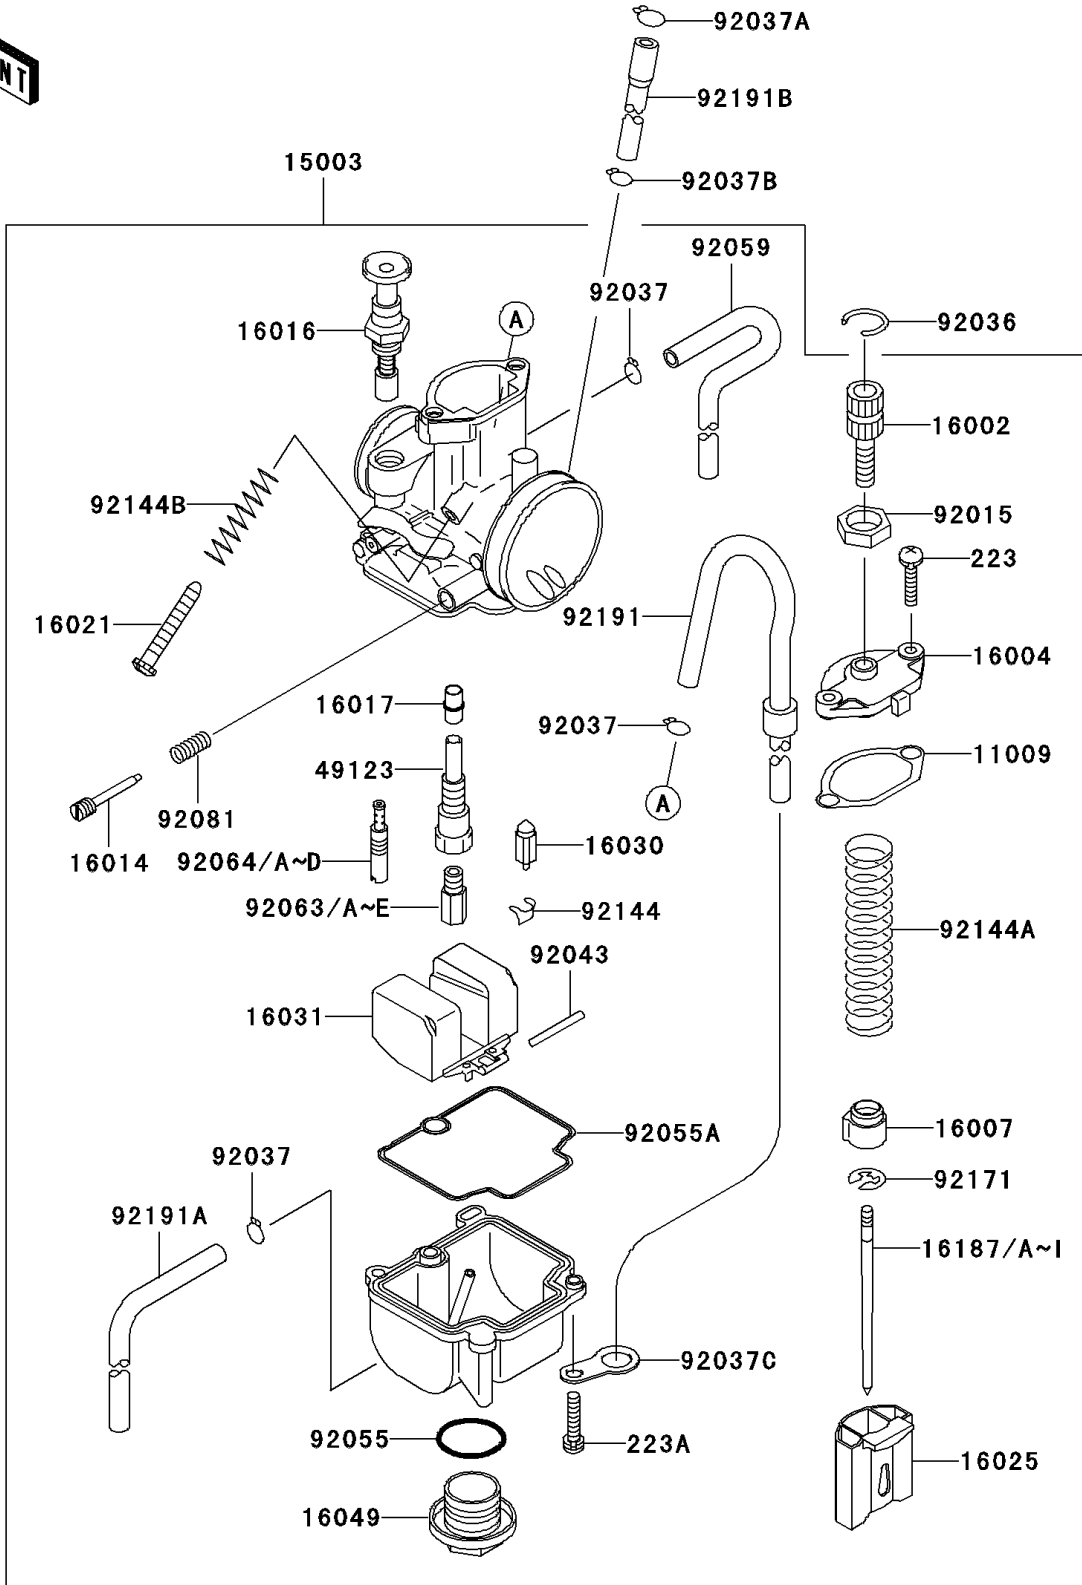

2004 KX100 PARTS DIAGRAM

Carburetor

E1611