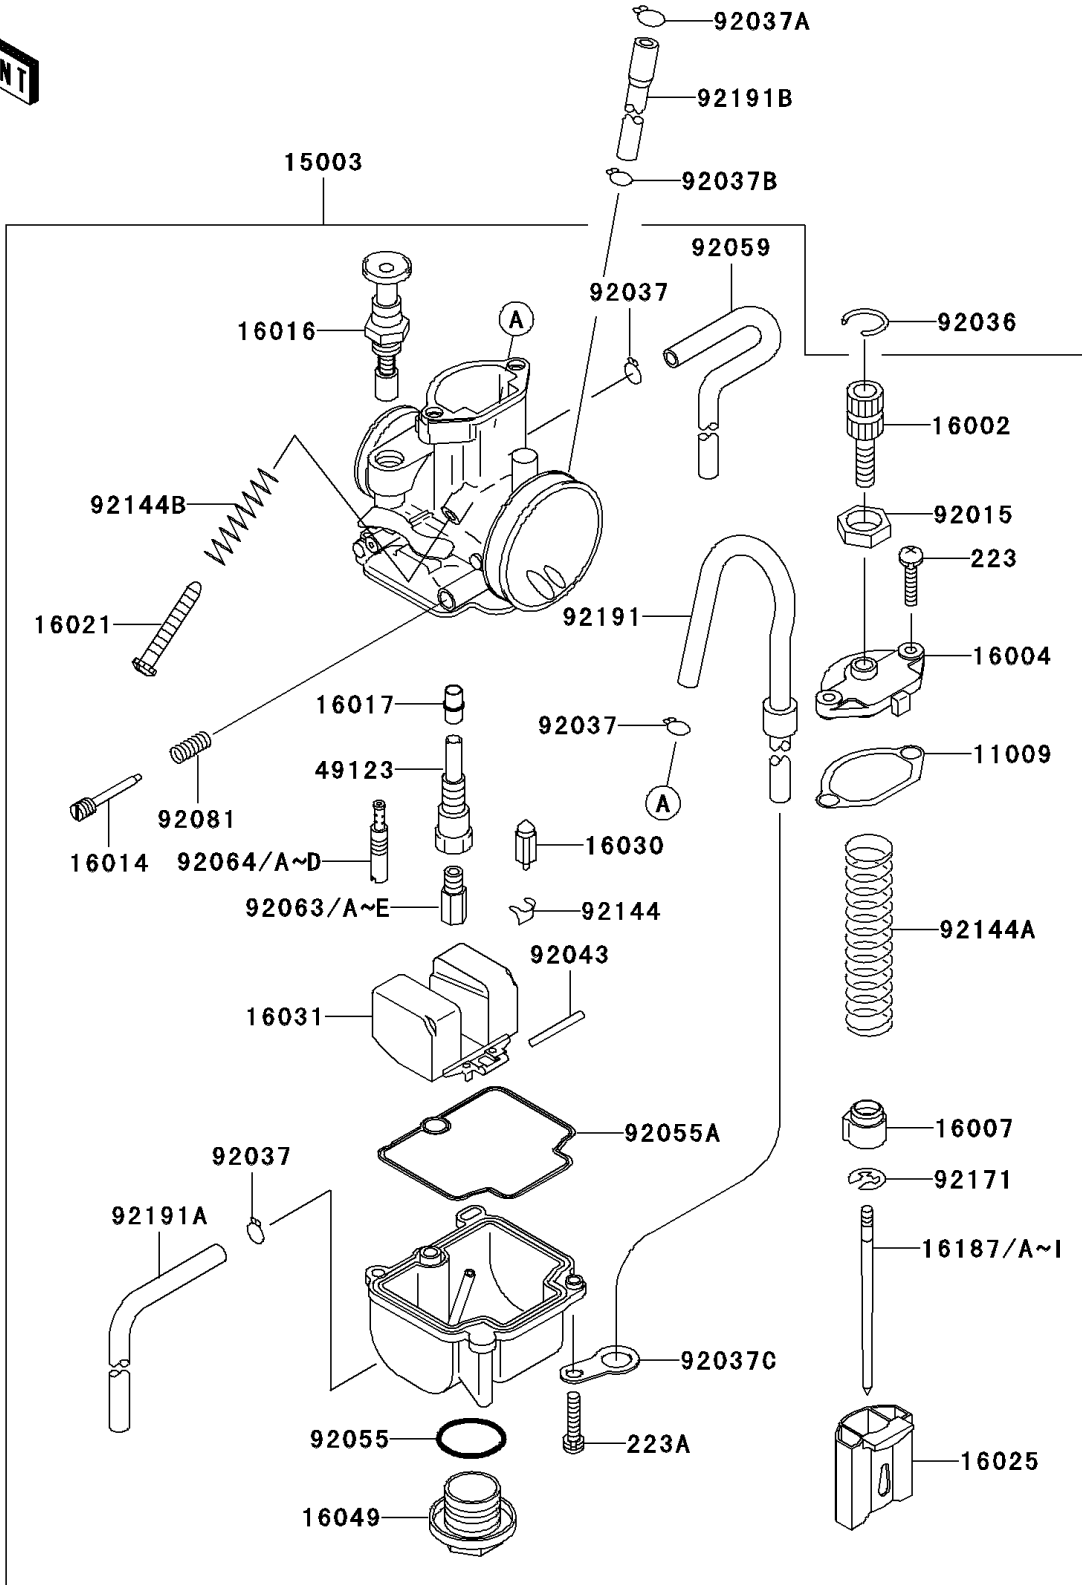

2005 KX100 PARTS DIAGRAM

Carburetor

E1611