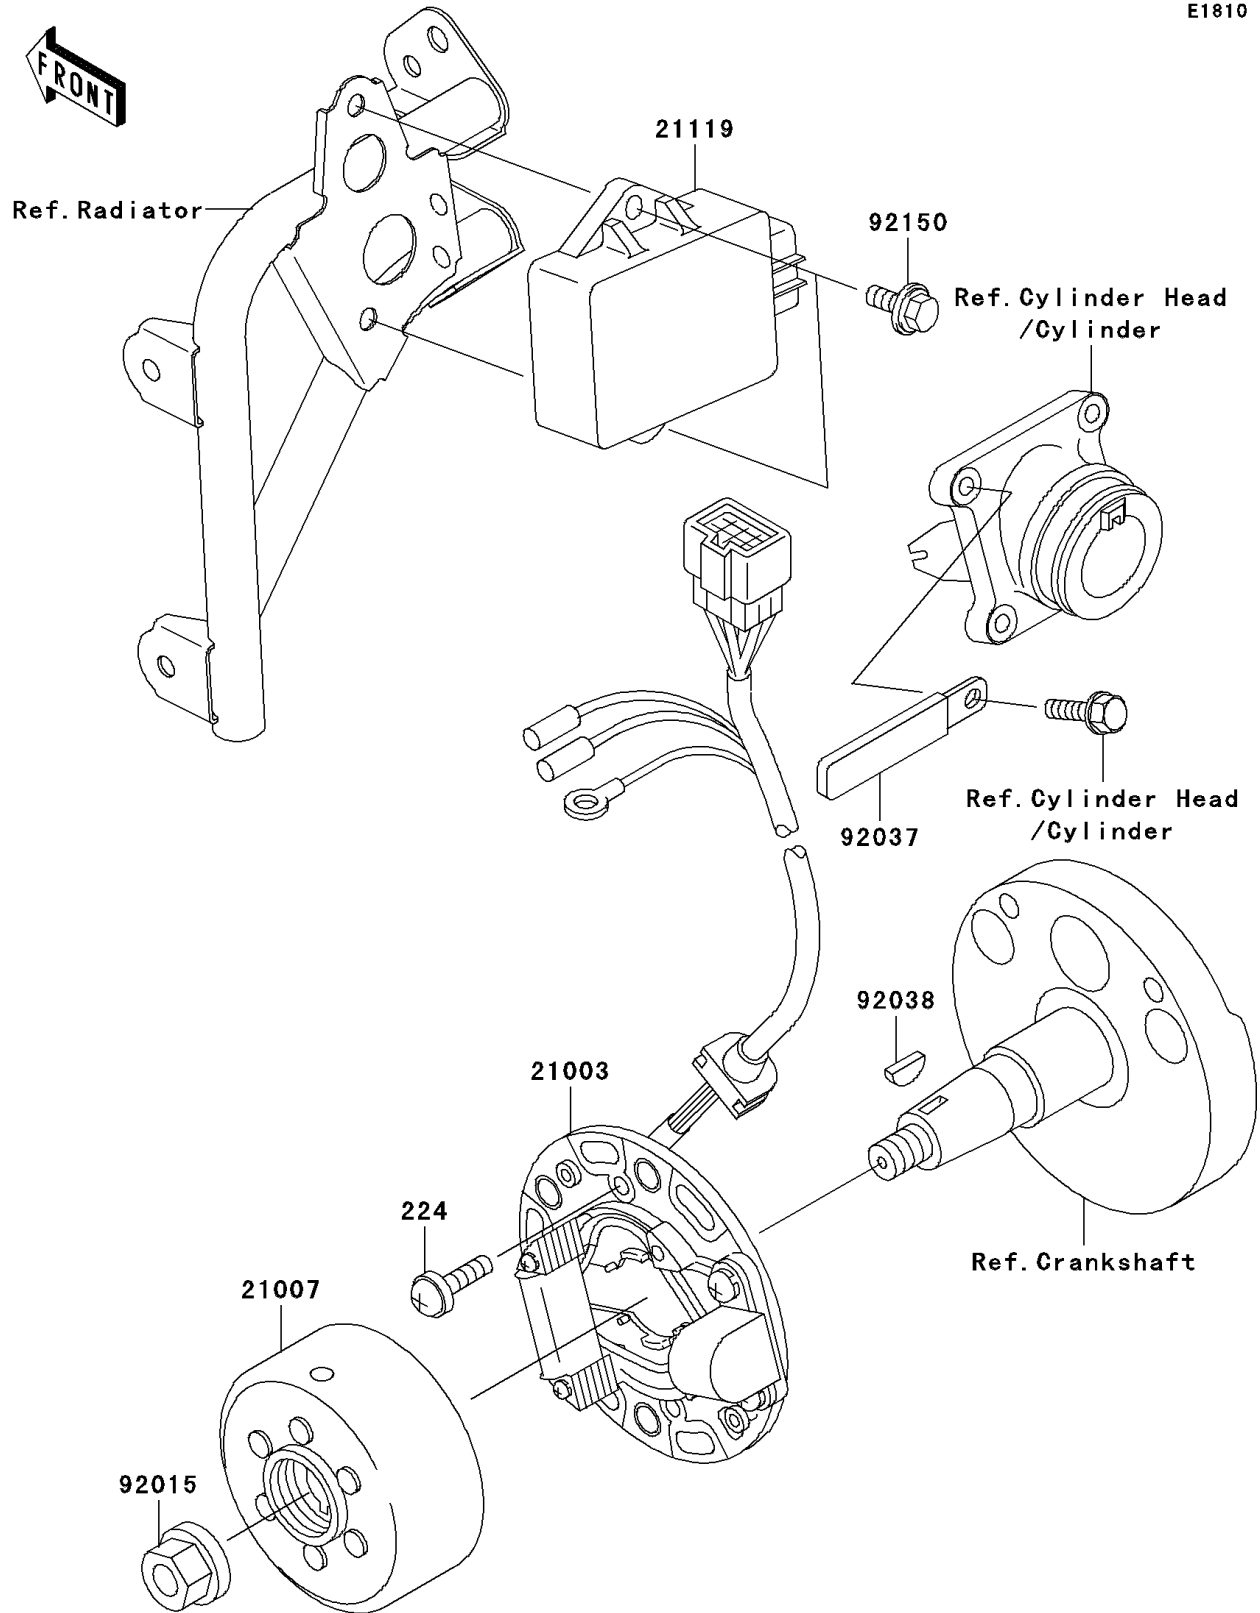

2001 KX100 PARTS DIAGRAM

Generator

E1810

2001 KX100 PARTS LIST

Generator

ITEM NAME	PART NUMBER	QUANTITY
SCREW-PAN-WP-CROS (Ref # 224)	224B0614	2
STATOR (Ref # 21003)	21003-1366	1
ROTOR,MAGNETO (Ref # 21007)	21007-1239	1
IGNITER (Ref # 21119)	21119-1589	1
NUT,FLANGED,10MM (Ref # 92015)	92015-077	1
CLAMP,L=60 (Ref # 92037)	92037-1069	1
KEY,WOODRUFF (Ref # 92038)	92038-001	1
BOLT,FLANGED,6X16 (Ref # 92150)	92150-1506	2