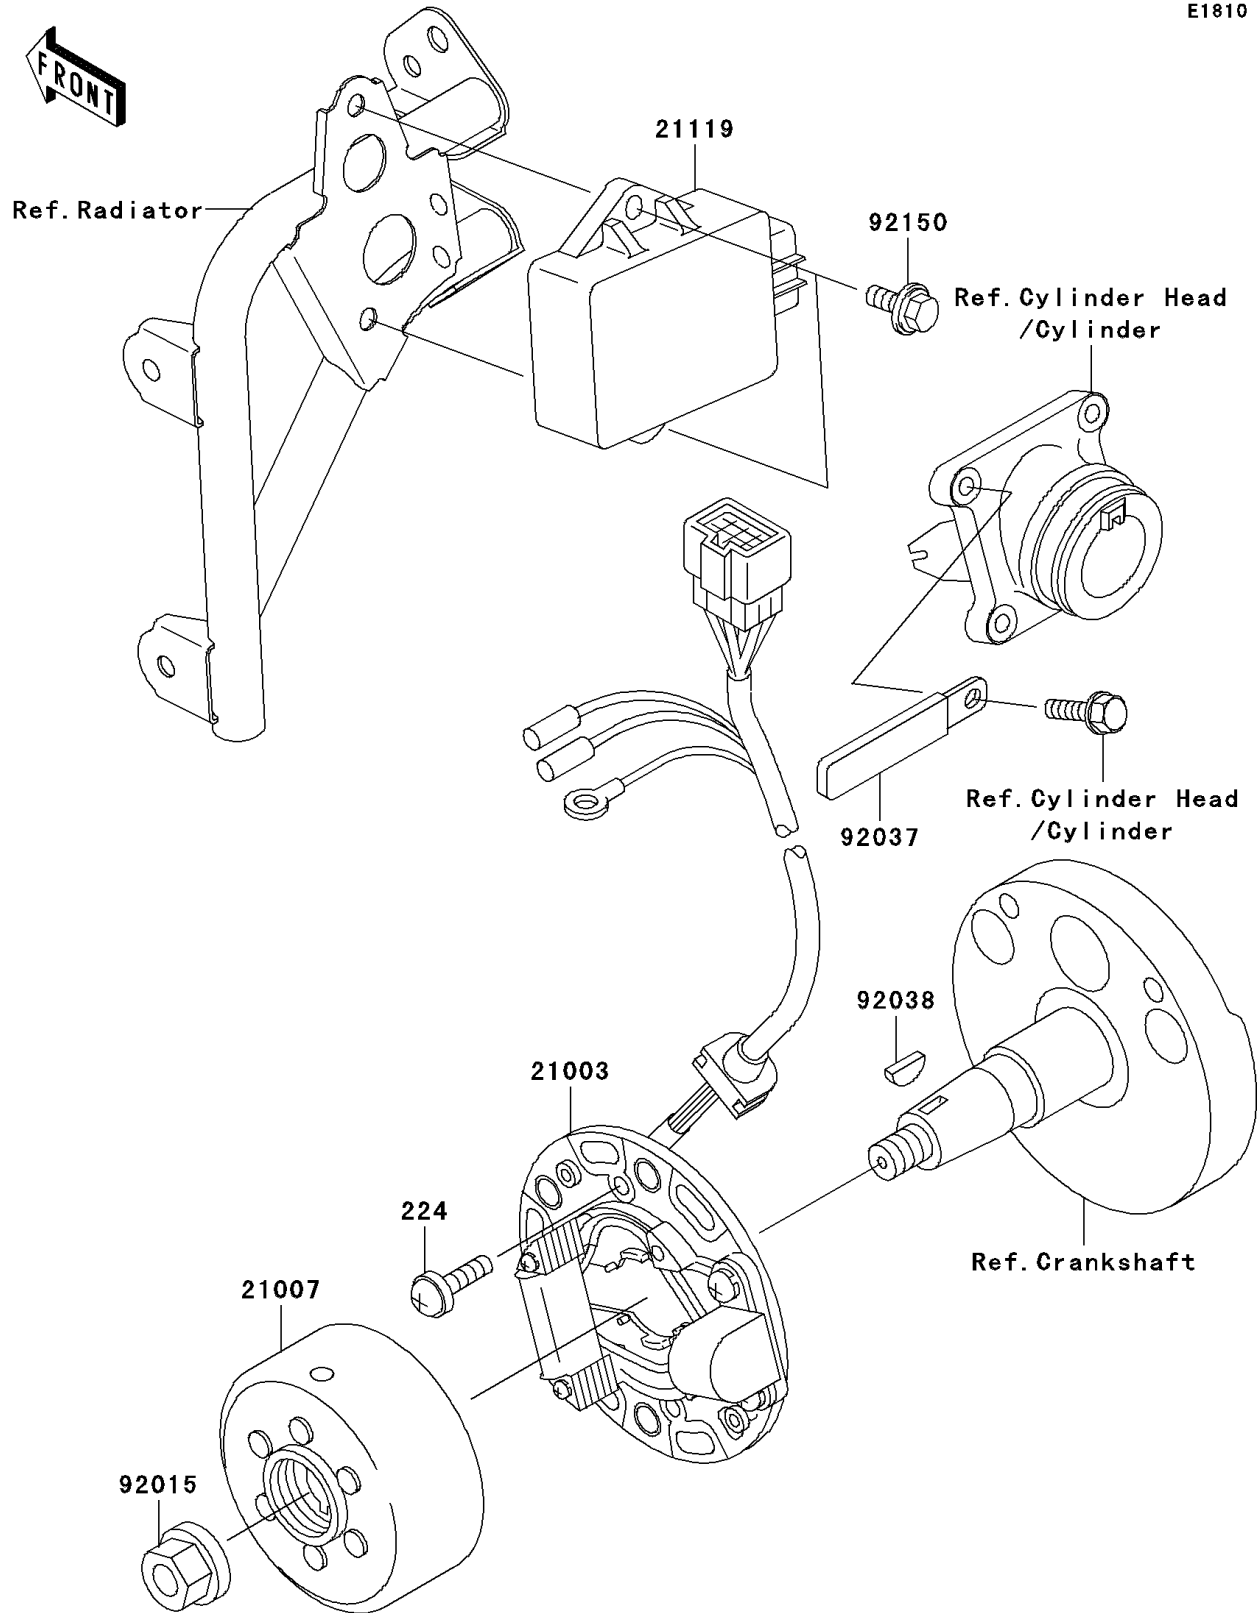

2002 KX100 PARTS DIAGRAM

Generator

E1810

2002 KX100 PARTS LIST

Generator

ITEM NAME	PART NUMBER	QUANTITY
SCREW-PAN-WP-CROS (Ref # 224)	224B0614	2
STATOR (Ref # 21003)	21003-1366	1
ROTOR,MAGNETO (Ref # 21007)	21007-1239	1
IGNITER (Ref # 21119)	21119-1589	1
NUT,FLANGED,10MM (Ref # 92015)	92015-077	1
CLAMP,L=60 (Ref # 92037)	92037-1069	1
KEY,WOODRUFF (Ref # 92038)	92038-001	1
BOLT,FLANGED,6X16 (Ref # 92150)	92150-1506	2