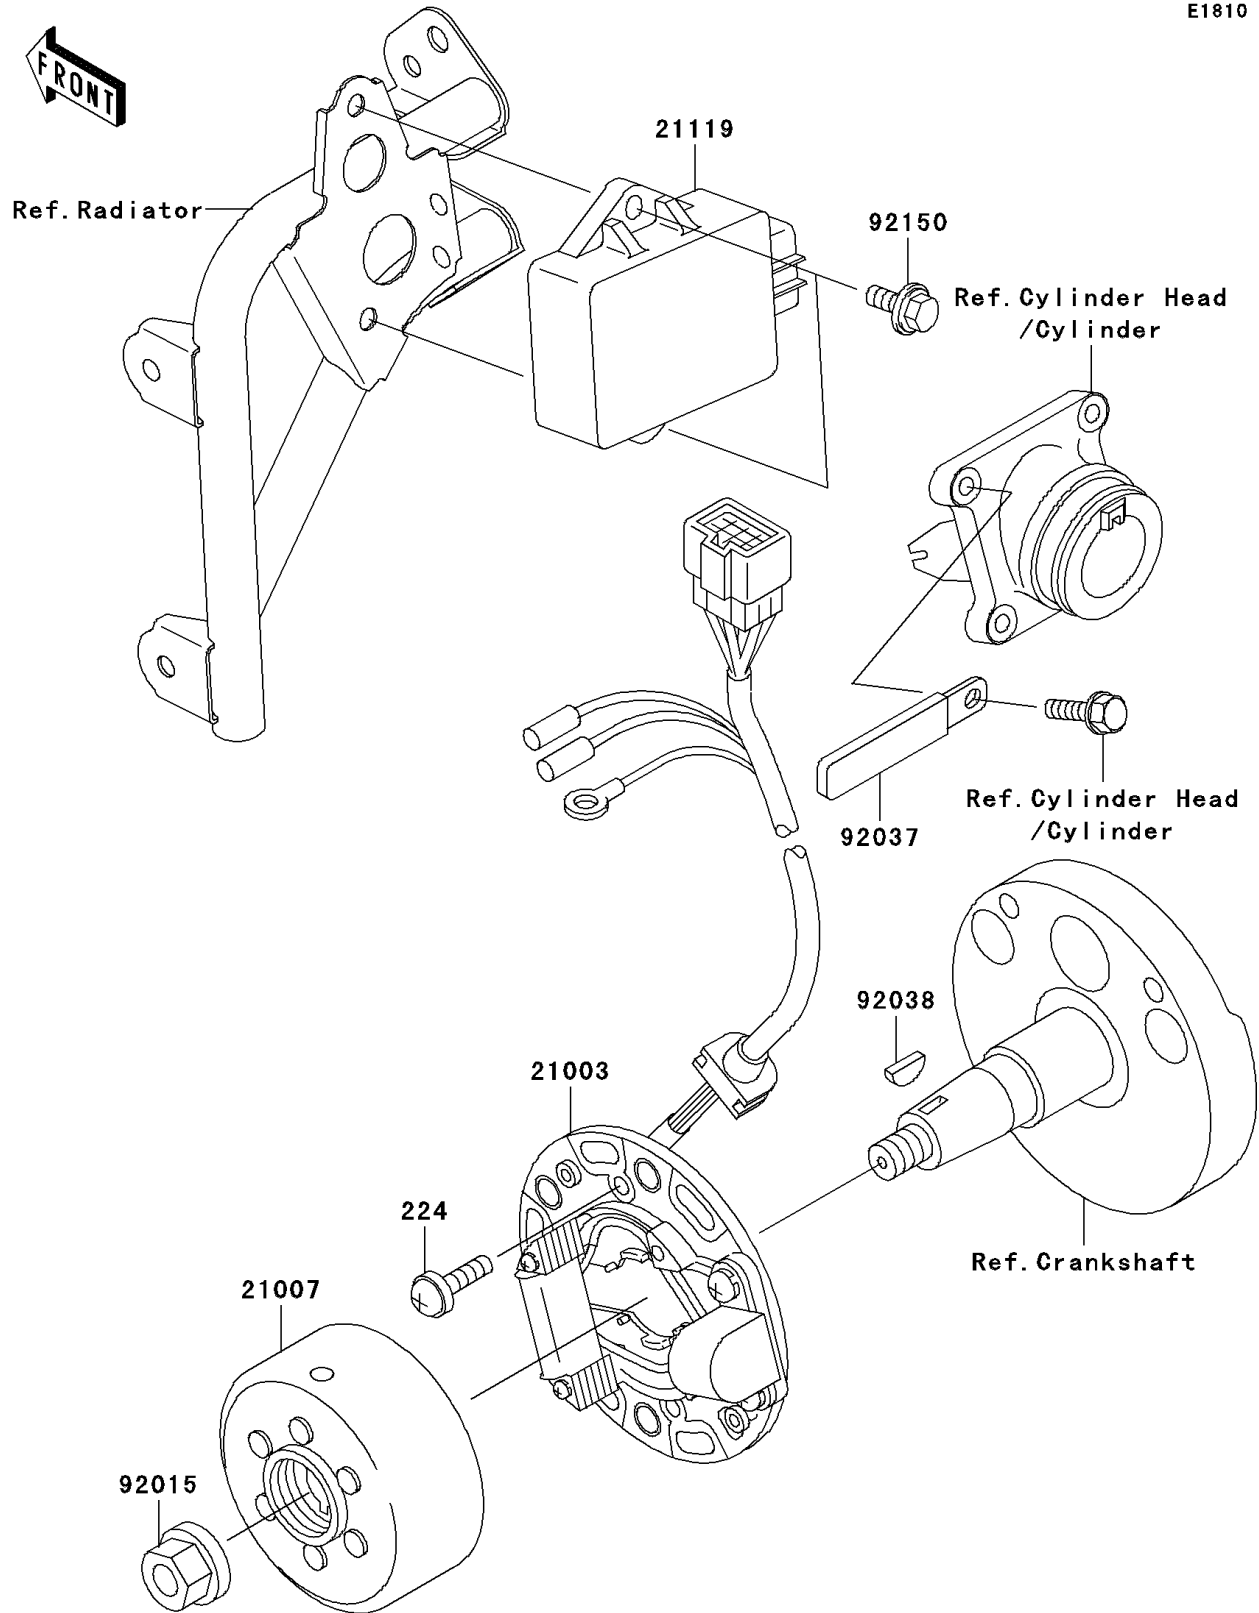

2003 KX100 PARTS DIAGRAM

Generator

E1810

2003 KX100 PARTS LIST

Generator

| ITEM NAME | PART NUMBER | QUANTITY |
|---------------------------------|-------------|----------|
| SCREW-PAN-WP-CROS (Ref # 224) | 224B0614 | 2 |
| STATOR (Ref # 21003) | 21003-1366 | 1 |
| ROTOR,MAGNETO (Ref # 21007) | 21007-1239 | 1 |
| IGNITER (Ref # 21119) | 21119-1589 | 1 |
| NUT,FLANGED,10MM (Ref # 92015) | 92015-077 | 1 |
| CLAMP,L=60 (Ref # 92037) | 92037-1069 | 1 |
| KEY,WOODRUFF (Ref # 92038) | 92038-001 | 1 |
| BOLT,FLANGED,6X16 (Ref # 92150) | 92150-1506 | 2 |