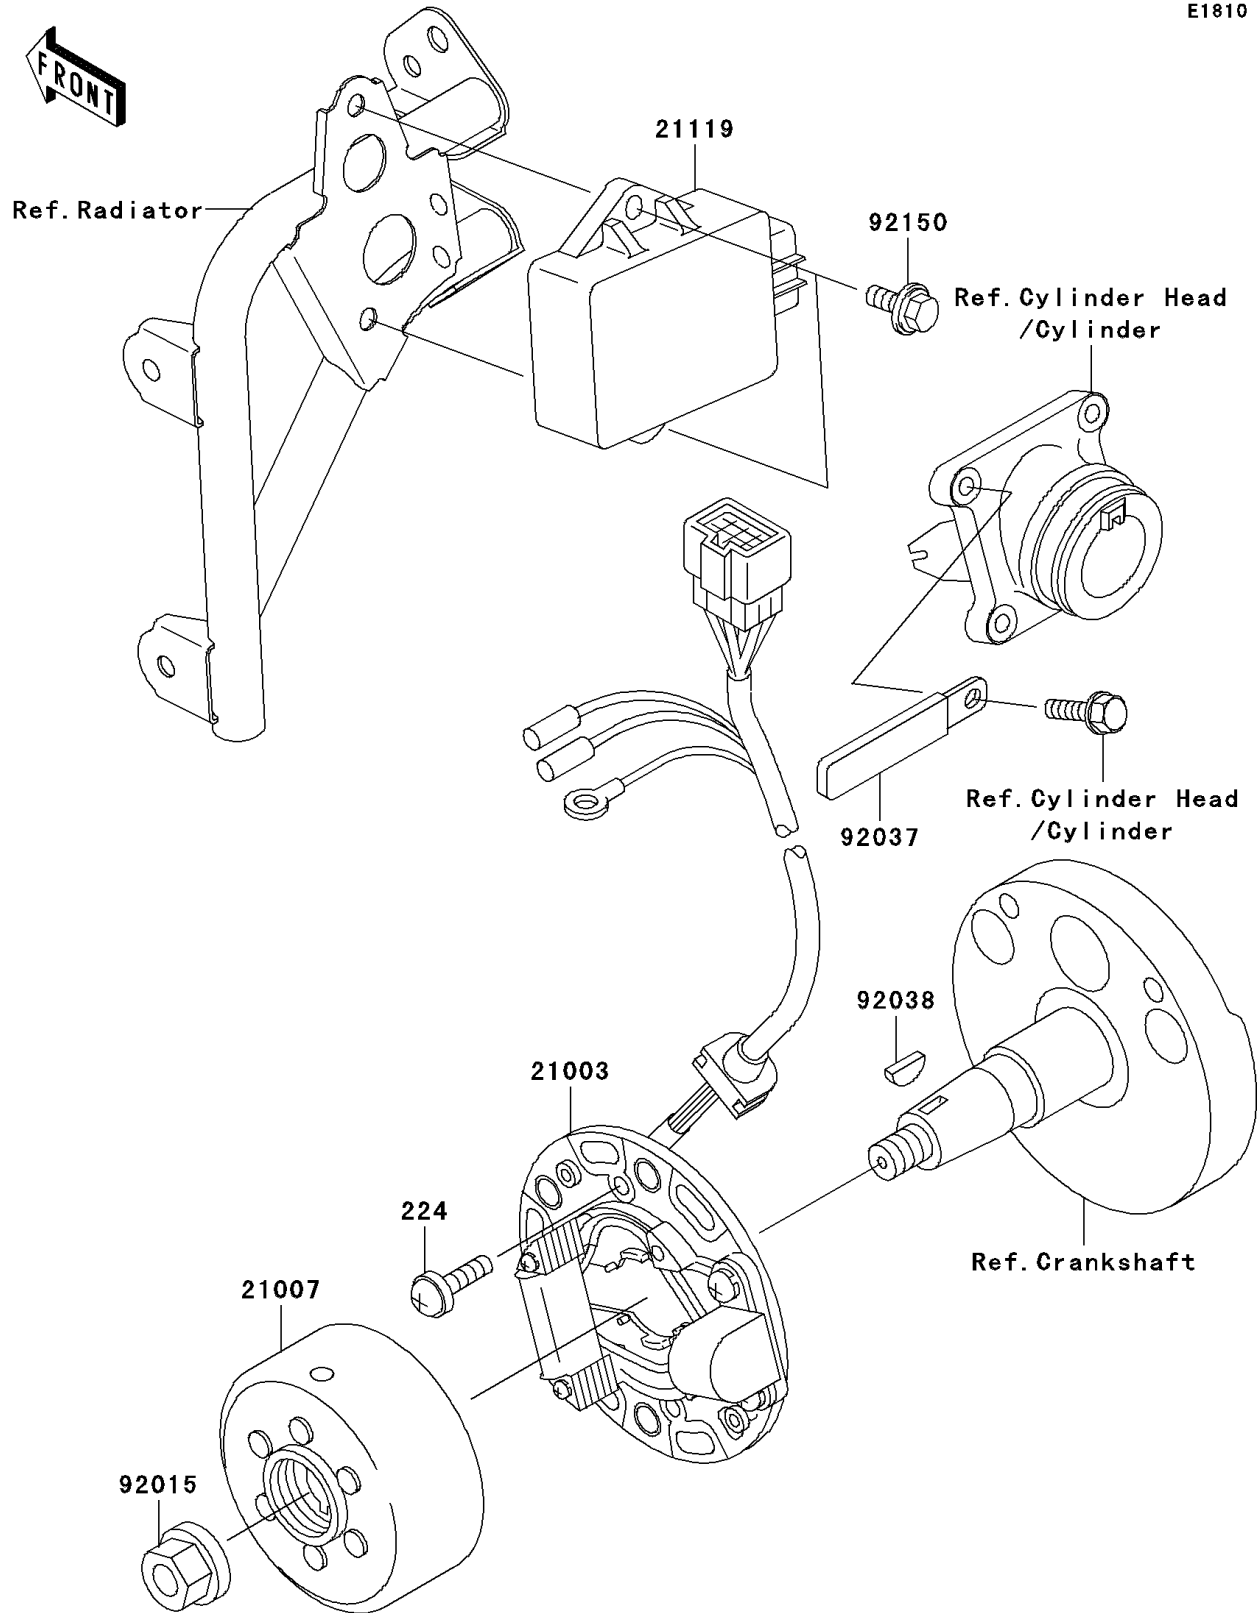

2004 KX100 PARTS DIAGRAM

Generator

E1810

2004 KX100 PARTS LIST

Generator

ITEM NAME	PART NUMBER	QUANTITY
SCREW-PAN-WP-CROS (Ref # 224)	224B0614	2
STATOR (Ref # 21003)	21003-1366	1
ROTOR,MAGNETO (Ref # 21007)	21007-1239	1
IGNITER (Ref # 21119)	21119-1589	1
NUT,FLANGED,10MM (Ref # 92015)	92015-077	1
CLAMP,L=60 (Ref # 92037)	92037-1069	1
KEY,WOODRUFF (Ref # 92038)	92038-001	1
BOLT,FLANGED,6X16 (Ref # 92150)	92150-1506	2