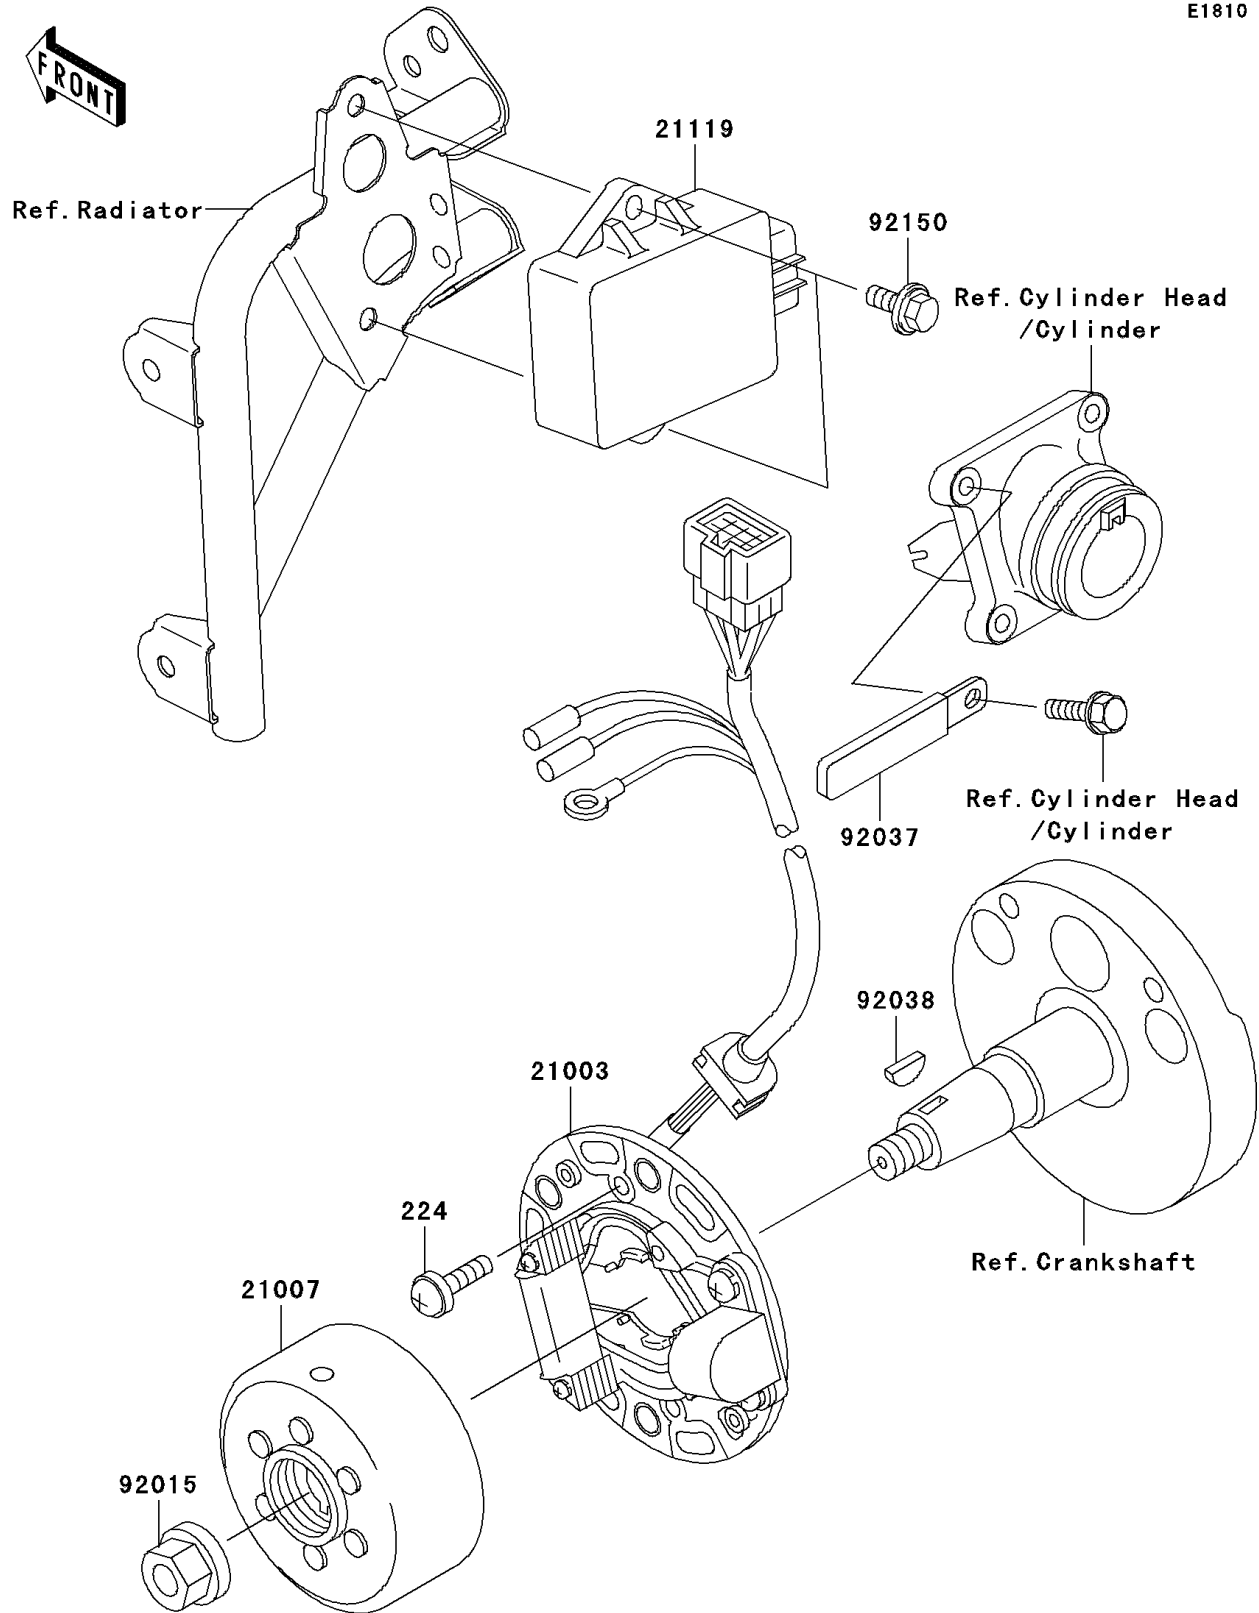

2005 KX100 PARTS DIAGRAM

Generator

E1810

2005 KX100 PARTS LIST

Generator

ITEM NAME	PART NUMBER	QUANTITY
SCREW-PAN-WP-CROS (Ref # 224)	224B0614	2
STATOR (Ref # 21003)	21003-1366	1
ROTOR,MAGNETO (Ref # 21007)	21007-1239	1
IGNITER (Ref # 21119)	21119-1589	1
NUT,FLANGED,10MM (Ref # 92015)	92015-077	1
CLAMP,L=60 (Ref # 92037)	92037-1069	1
KEY,WOODRUFF (Ref # 92038)	92038-001	1
BOLT,FLANGED,6X16 (Ref # 92150)	92150-1506	2