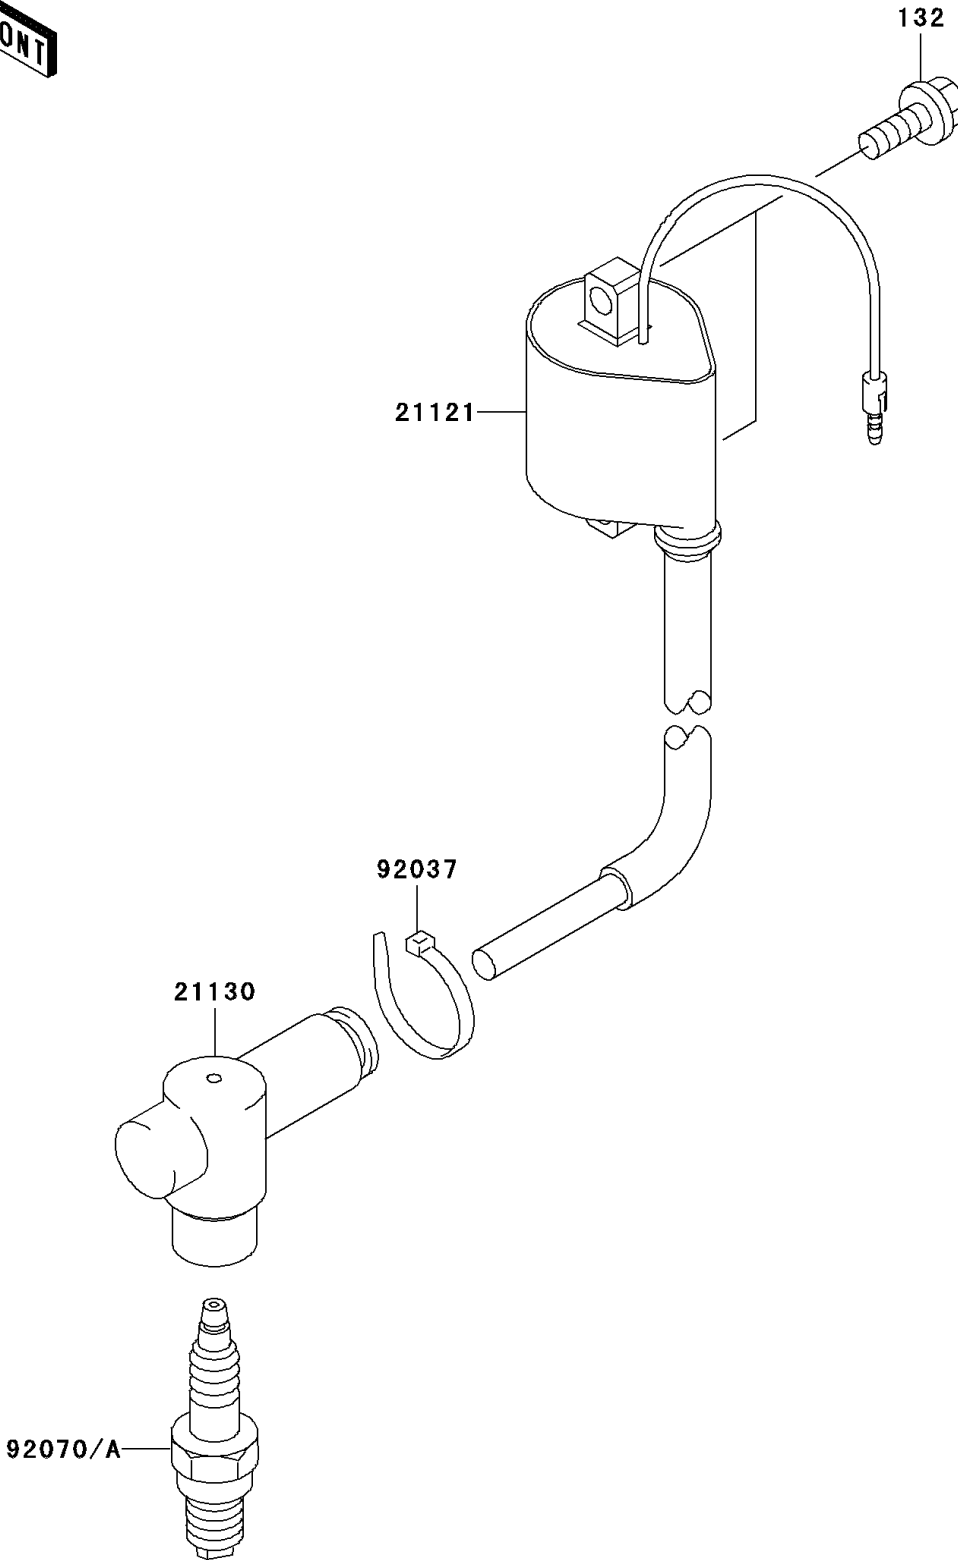

2001 KX100 PARTS DIAGRAM

Ignition System

E1830

2001 KX100 PARTS LIST

Ignition System

ITEM NAME	PART NUMBER	QUANTITY
BOLT-FLANGED-SMALL (Ref # 132)	132G0616	2
COIL-IGNITION (Ref # 21121)	21121-1296	1
CAP-SPARK PLUG (Ref # 21130)	21130-1077	1
CLAMP (Ref # 92037)	92037-1173	1
PLUG-SPARK,BR9EVX(NGK),SOLID (Ref # 92070)	92070-1228	1
PLUG-SPARK,R6252K-105NGK,SOLID (Ref # 92070A)	92070-1241	1