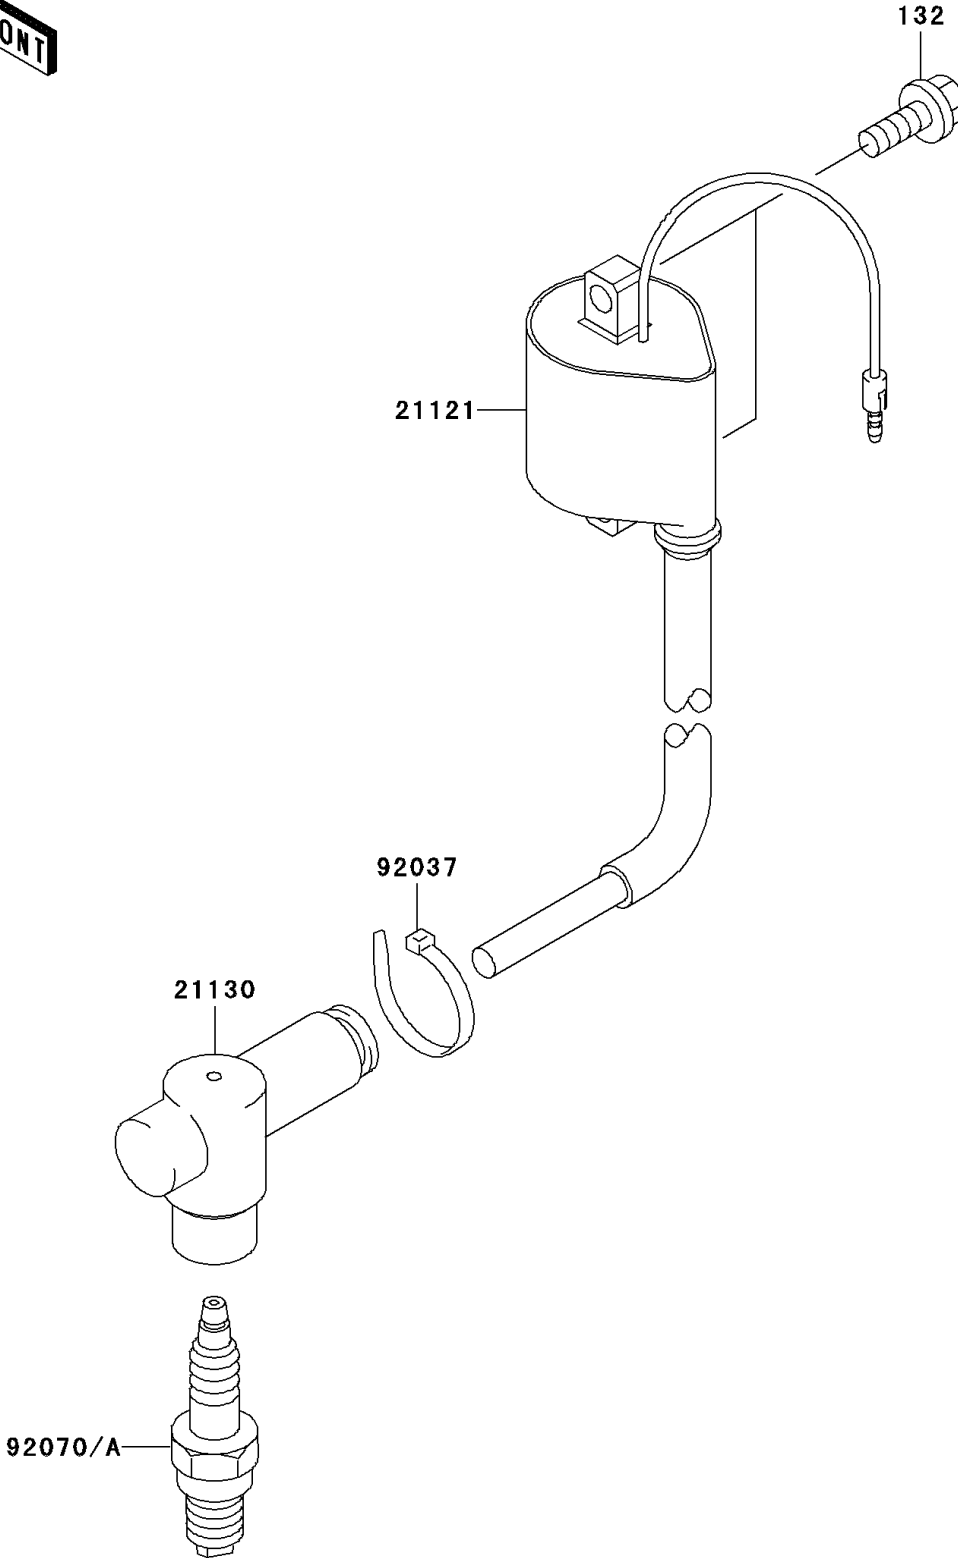

# 2002 KX100 PARTS DIAGRAM

Ignition System

E1830

## 2002 KX100 PARTS LIST

### Ignition System

ITEM NAME	PART NUMBER	QUANTITY
BOLT-FLANGED-SMALL (Ref # 132)	132G0616	2
COIL-IGNITION (Ref # 21121)	21121-1296	1
CAP-SPARK PLUG (Ref # 21130)	21130-1077	1
CLAMP (Ref # 92037)	92037-1173	1
PLUG-SPARK,BR9EVX(NGK),SOLID (Ref # 92070)	92070-1228	1
PLUG-SPARK,R6252K-105NGK,SOLID (Ref # 92070A)	92070-1241	1