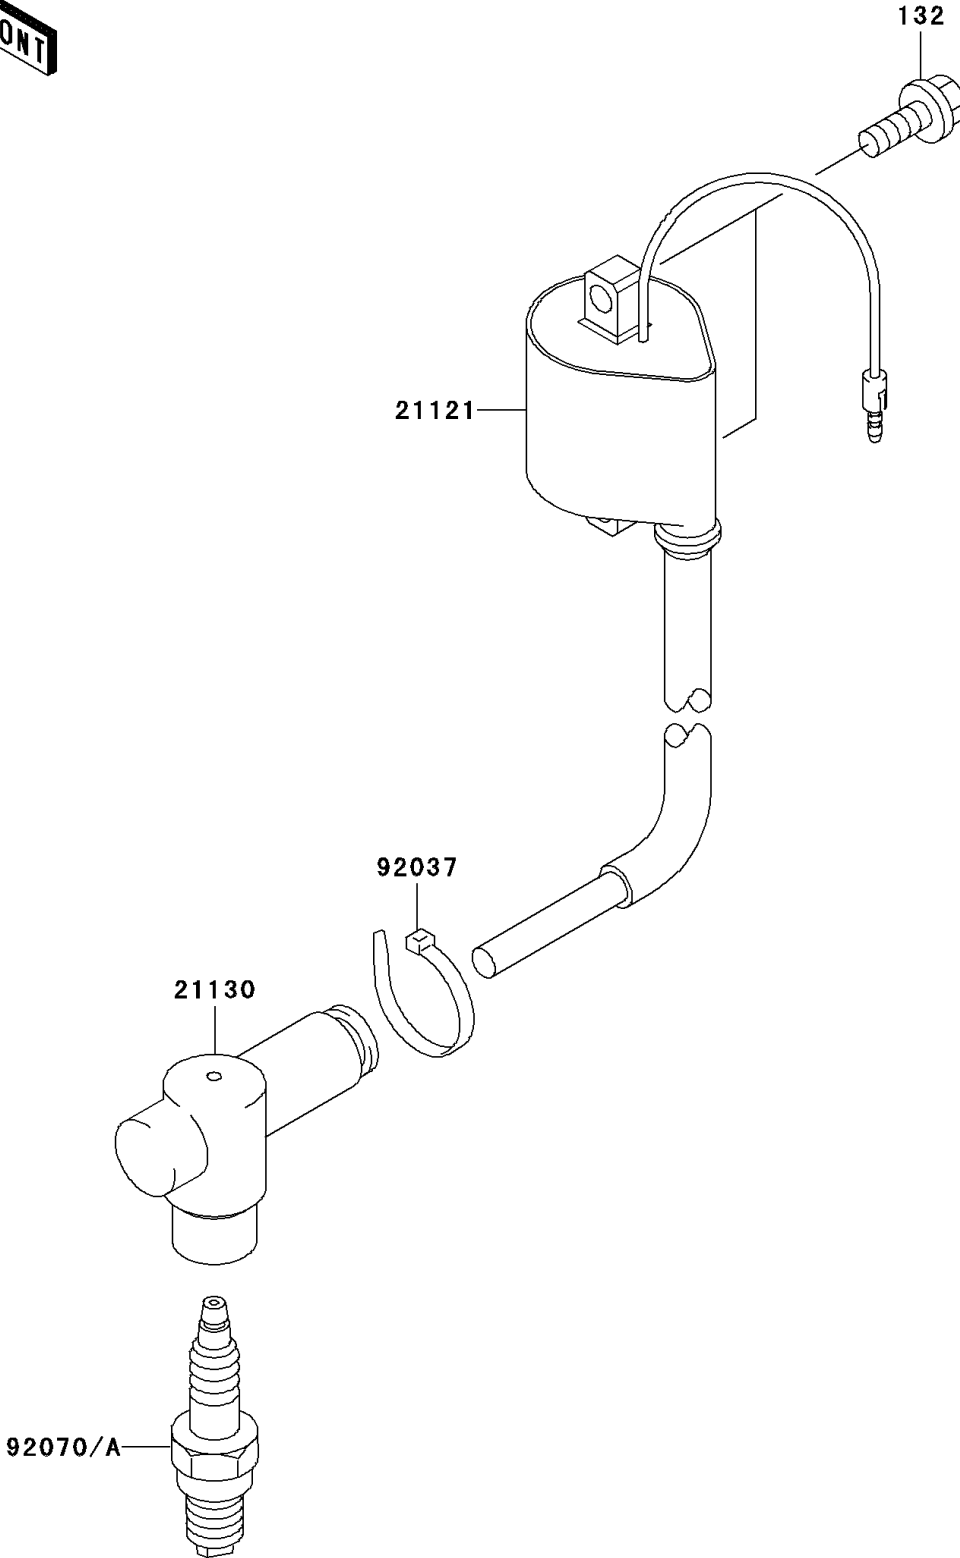

2004 KX100 PARTS DIAGRAM

Ignition System

E1830

2004 KX100 PARTS LIST

Ignition System

ITEM NAME	PART NUMBER	QUANTITY
BOLT-FLANGED-SMALL (Ref # 132)	132G0616	2
COIL-IGNITION (Ref # 21121)	21121-1296	1
CAP-SPARK PLUG (Ref # 21130)	21130-1077	1
CLAMP (Ref # 92037)	92037-1173	1
PLUG-SPARK,BR9EVX(NGK),SOLID (Ref # 92070)	92070-1228	1
PLUG-SPARK,R6252K-105NGK,SOLID (Ref # 92070A)	92070-1241	1