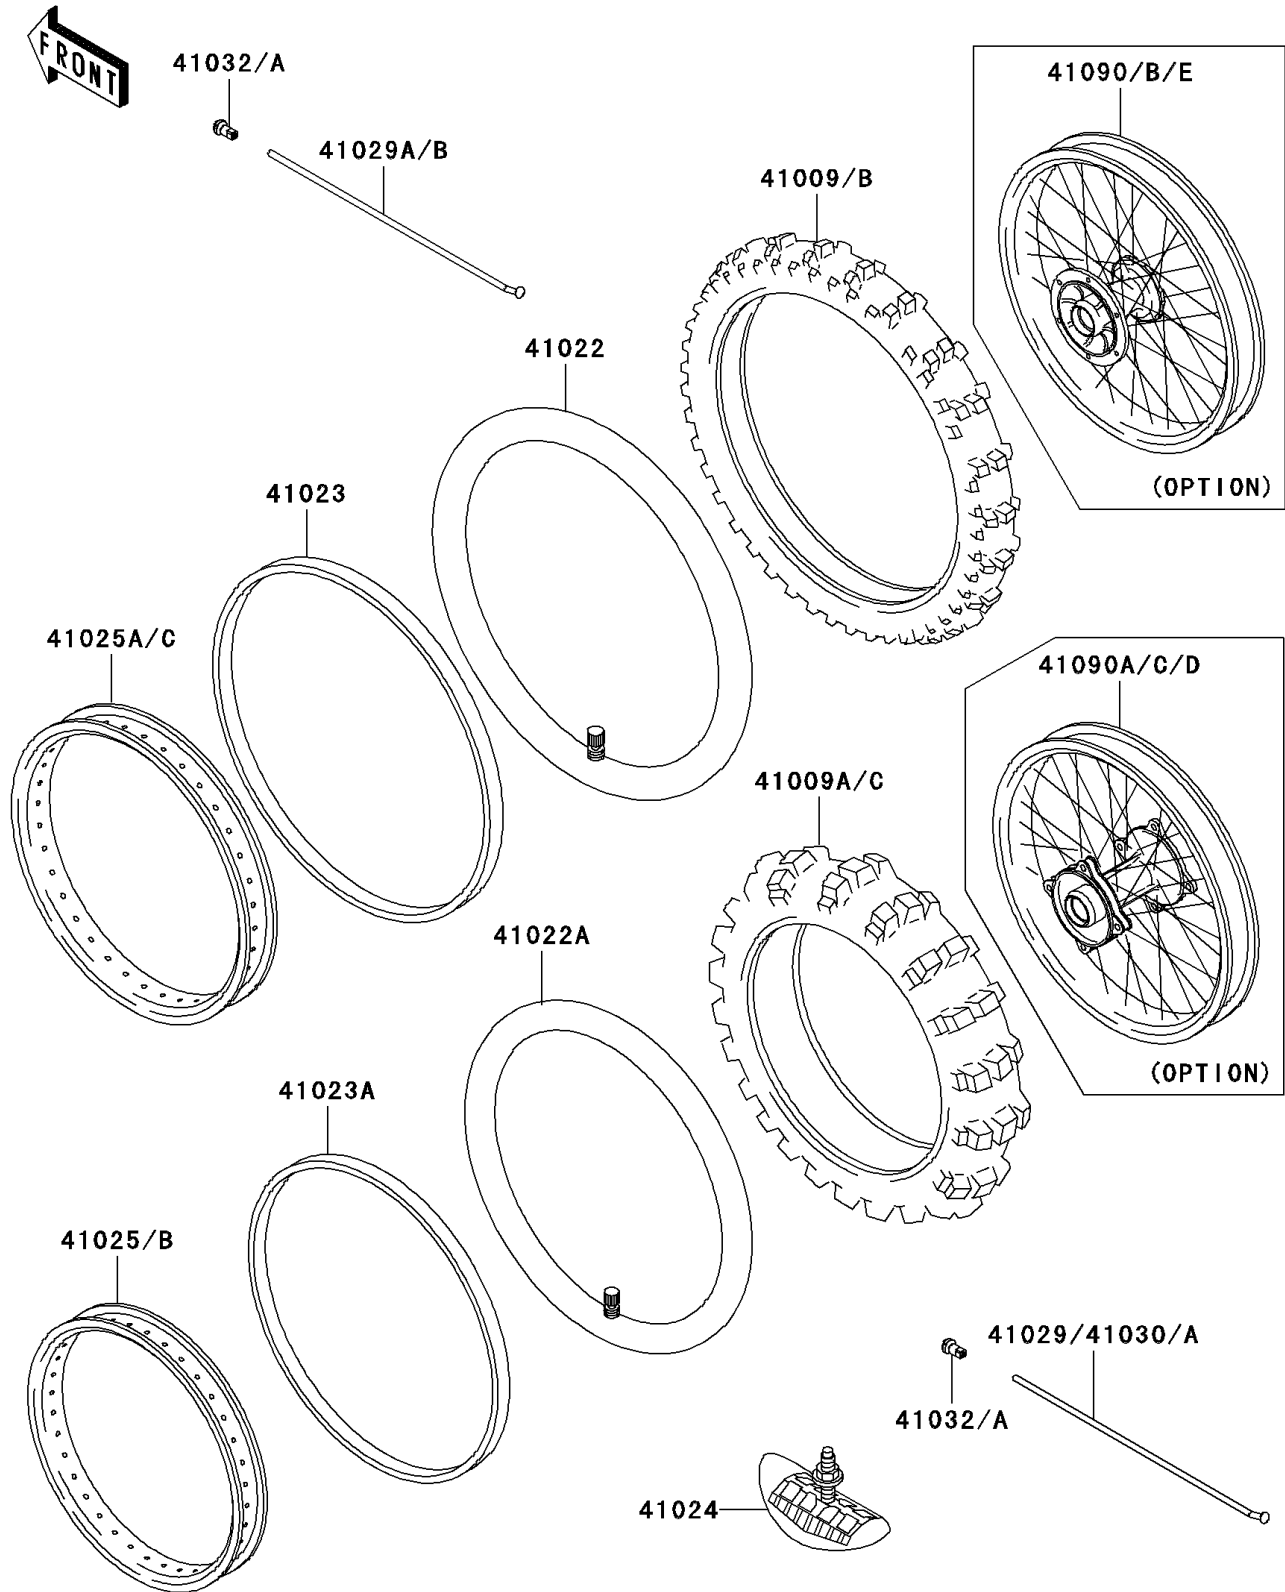

2001 KX100 PARTS DIAGRAM

Wheels/Tires

F2210

2001 KX100 PARTS LIST

Wheels/Tires

ITEM NAME	PART NUMBER	QUANTITY
TIRE,FR,70/100-19 42M,M61(BS) (Ref # 41009B)	41009-1207	1
TIRE,RR,90/100-16 52M,M58(BS) (Ref # 41009C)	41009-1208	1
TUBE-TIRE,70/100-19(BS) (Ref # 41022)	41022-1203	1
TUBE-TIRE,90/100-16(BS) (Ref # 41022A)	41022-1204	1
BAND-RIM,X-19(BS) (Ref # 41023)	41023-1122	1
BAND-RIM,X-16A(BS) (Ref # 41023A)	41023-1123	1
STOPPER-RIM,1.85-M(DUNLOP) (Ref # 41024)	41024-011	1
RIM,RR,1.85X16 (Ref # 41025)	41025-1347	1
RIM,FR,1.40X19 (Ref # 41025A)	41025-1356	1
SPOKE-INNER,RR,179MMX170D (Ref # 41029)	41029-1278	14
SPOKE-INNER,FR,RH,211MMX165D (Ref # 41029A)	41029-1288	14
SPOKE-INNER,FR,LH,207MMX165D (Ref # 41029B)	41029-1289	14
SPOKE-OUTER,RR,RH,171MMX170D (Ref # 41030)	41030-1151	7
SPOKE-OUTER,RR,LH,175MMX170D (Ref # 41030A)	41030-1161	7
NIPPLE-SPOKE (Ref # 41032)	41032-1054	56
WHEEL-SUB ASSY,FR (Ref # 41090B)	41090-1140	1
WHEEL-SUB ASSY,RR (Ref # 41090C)	41090-1141	1