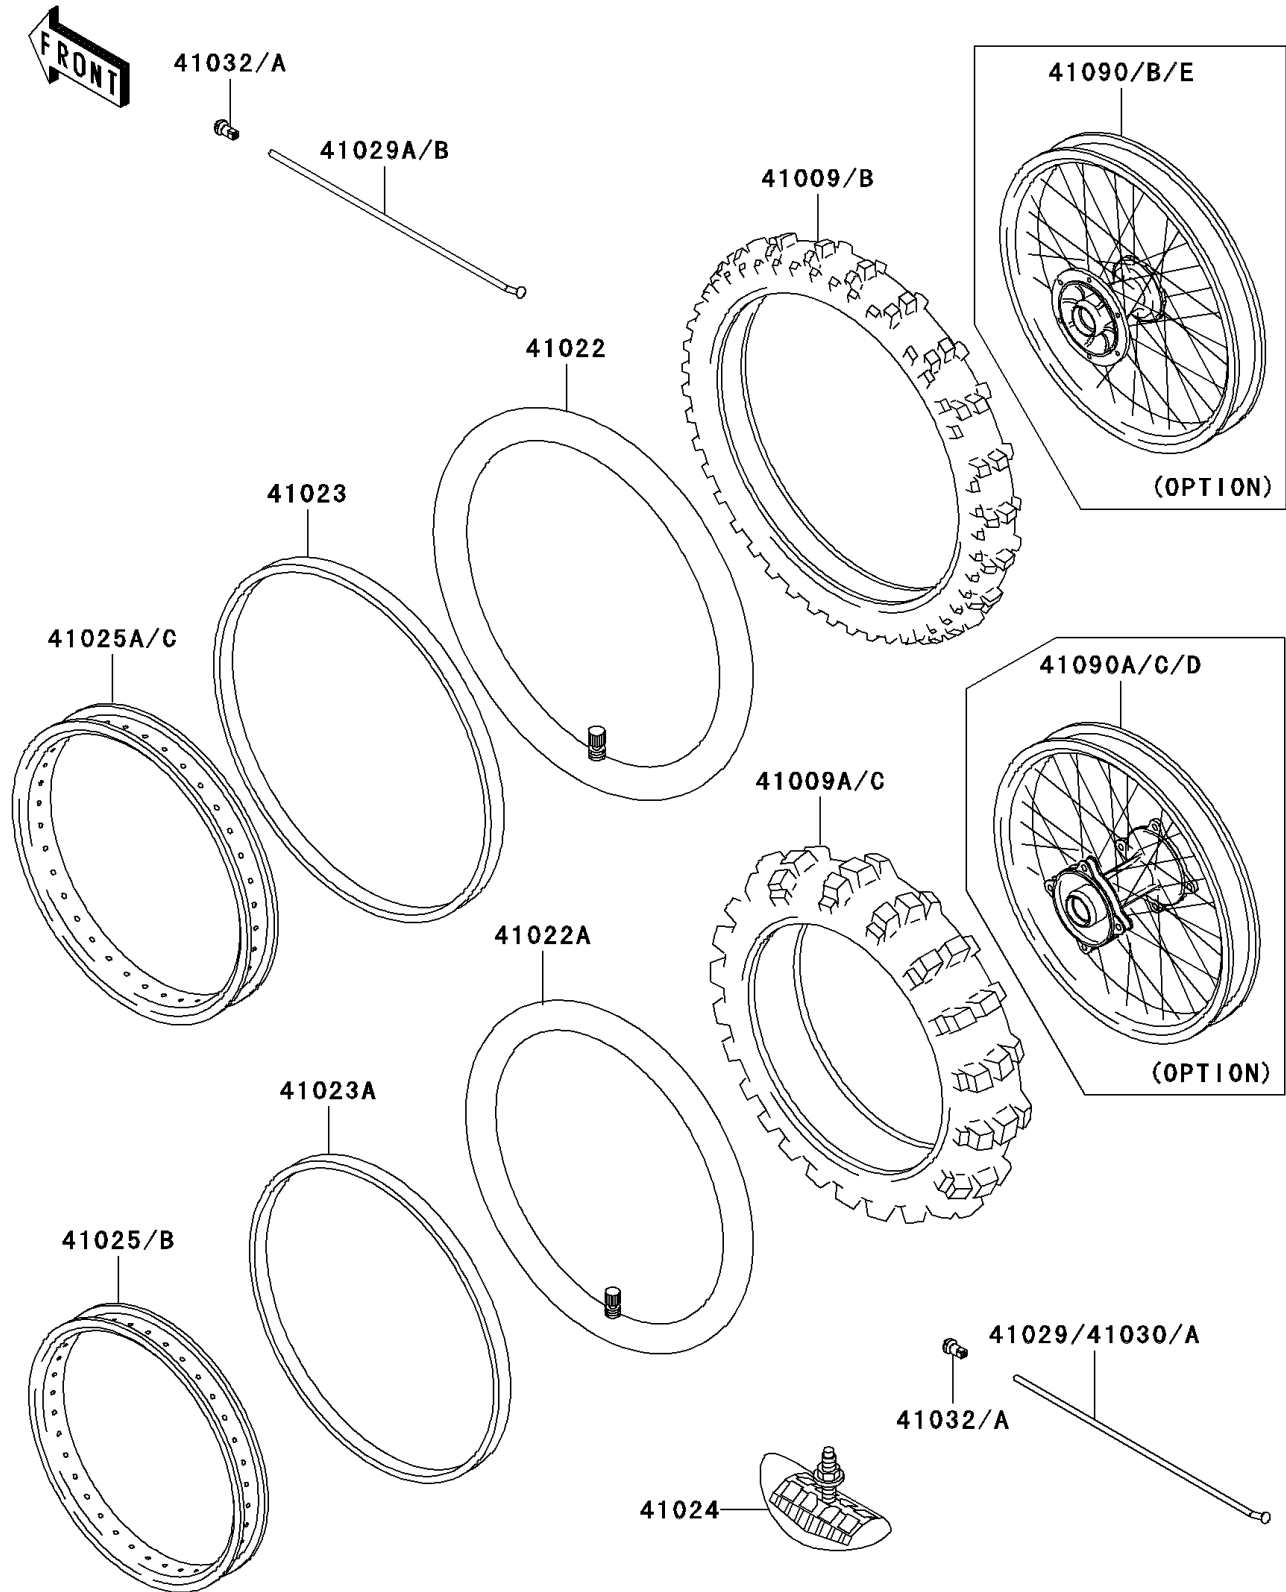

2001 KX100 PARTS DIAGRAM

Wheels/Tires

F2210

2001 KX100 PARTS LIST

Wheels/Tires

ITEM NAME	PART NUMBER	QUANTITY
TIRE,FR,70/100-19 42M,M61(BS) (Ref # 41009B)	41009-1207	1
TIRE,RR,90/100-16 52M,M58(BS) (Ref # 41009C)	41009-1208	1
TUBE-TIRE,70/100-19(BS) (Ref # 41022)	41022-1203	1
TUBE-TIRE,90/100-16(BS) (Ref # 41022A)	41022-1204	1
BAND-RIM,X-19(BS) (Ref # 41023)	41023-1122	1
BAND-RIM,X-16A(BS) (Ref # 41023A)	41023-1123	1
STOPPER-RIM,1.85-M(DUNLOP) (Ref # 41024)	41024-011	1
RIM,RR,1.85X16 (Ref # 41025)	41025-1347	1
RIM,FR,1.40X19 (Ref # 41025A)	41025-1356	1
SPOKE-INNER,RR,179MMX170D (Ref # 41029)	41029-1278	14
SPOKE-INNER,FR,RH,211MMX165D (Ref # 41029A)	41029-1288	14
SPOKE-INNER,FR,LH,207MMX165D (Ref # 41029B)	41029-1289	14
SPOKE-OUTER,RR,RH,171MMX170D (Ref # 41030)	41030-1151	7
SPOKE-OUTER,RR,LH,175MMX170D (Ref # 41030A)	41030-1161	7
NIPPLE-SPOKE (Ref # 41032)	41032-1054	56
WHEEL-SUB ASSY,FR (Ref # 41090B)	41090-1140	1
WHEEL-SUB ASSY,RR (Ref # 41090C)	41090-1141	1