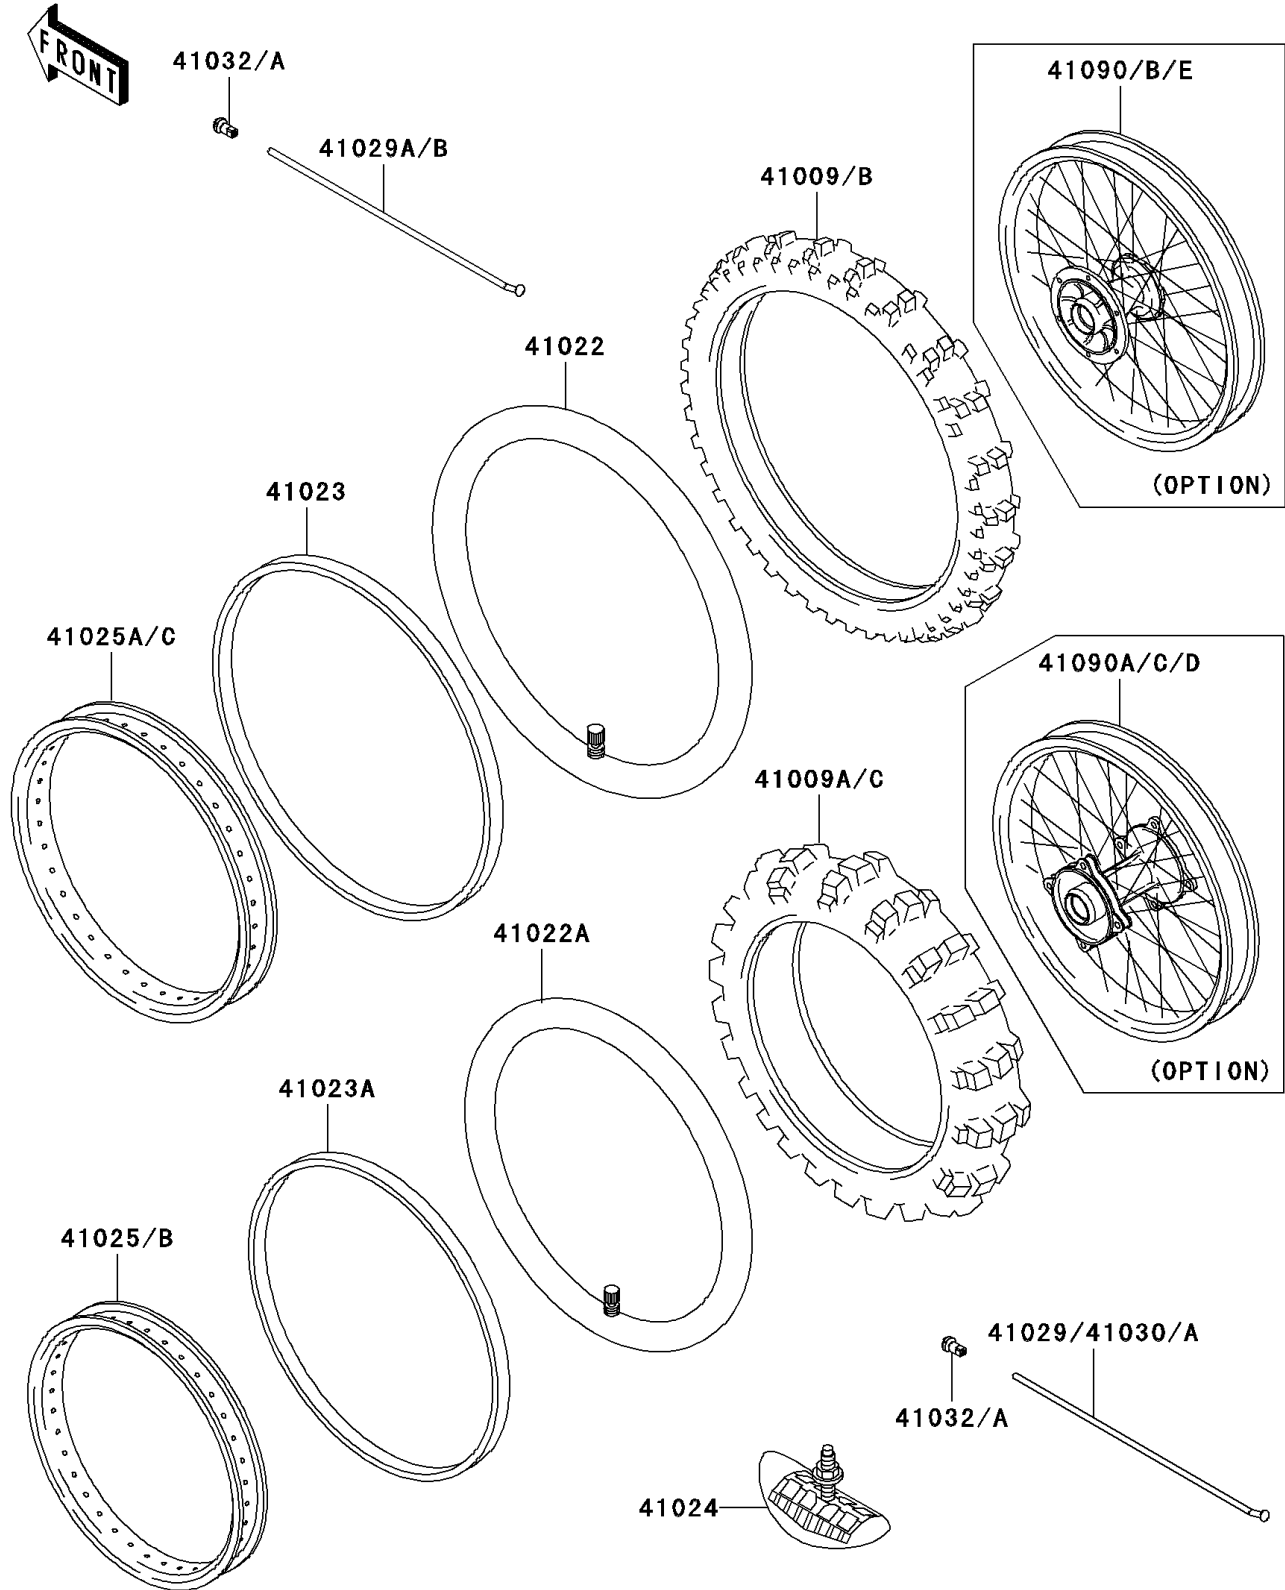

2004 KX100 PARTS DIAGRAM

Wheels/Tires

F2210

2004 KX100 PARTS LIST

Wheels/Tires

ITEM NAME	PART NUMBER	QUANTITY
TIRE,FR,70/100-19 42M,M61(BS) (Ref # 41009B)	41009-1207	1
TIRE,RR,90/100-16 52M,M58(BS) (Ref # 41009C)	41009-1208	1
TUBE-TIRE,70/100-19(BS) (Ref # 41022)	41022-1203	1
TUBE-TIRE,90/100-16(BS) (Ref # 41022A)	41022-1204	1
BAND-RIM,X-19(BS) (Ref # 41023)	41023-1122	1
BAND-RIM,X-16A(BS) (Ref # 41023A)	41023-1123	1
STOPPER-RIM,1.85-M(DUNLOP) (Ref # 41024)	41024-011	1
RIM,RR,1.85X16 (Ref # 41025B)	41025-1441	1
RIM,FR,1.40X19 (Ref # 41025C)	41025-1442	1
SPOKE-INNER,RR,179MMX170D (Ref # 41029)	41029-1278	14
SPOKE-INNER,FR,RH,211MMX165D (Ref # 41029A)	41029-1288	14
SPOKE-INNER,FR,LH,207MMX165D (Ref # 41029B)	41029-1289	14
SPOKE-OUTER,RR,RH,171MMX170D (Ref # 41030)	41030-1151	7
SPOKE-OUTER,RR,LH,175MMX170D (Ref # 41030A)	41030-1161	7
NIPPLE-SPOKE,8X9X20(+) (Ref # 41032A)	41032-1077	56
WHEEL-SUB ASSY,FR (Ref # 41090)	41090-0008	1
WHEEL-SUB ASSY,RR (Ref # 41090A)	41090-0009	1