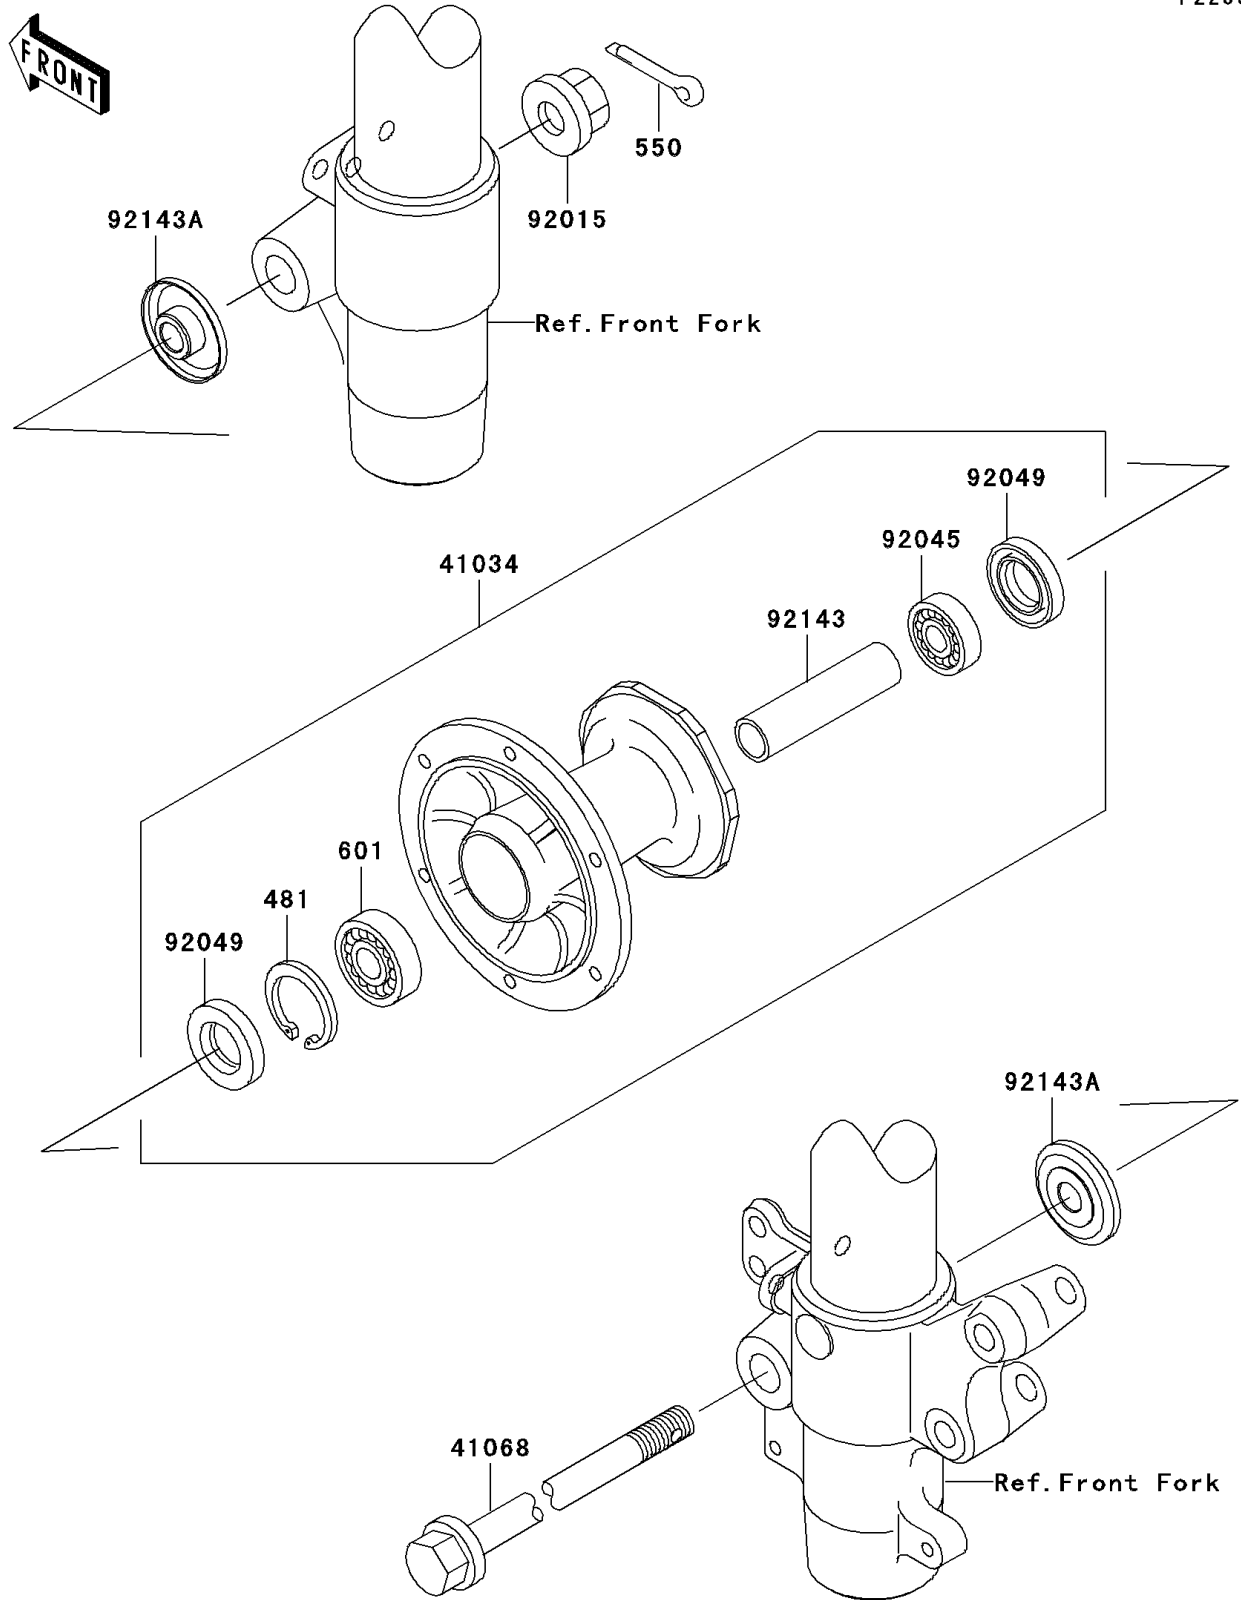

2004 KX100 PARTS DIAGRAM

Front Hub

F2230

2004 KX100 PARTS LIST

Front Hub

ITEM NAME	PART NUMBER	QUANTITY
CIRCLIP-TYPE-C,37MM (Ref # 481)	481J3700	1
PIN-COTTER,2.5X20 (Ref # 550)	550D2520	1
BEARING-BALL,#6201UUC3 (Ref # 601)	601B6301UU	1
DRUM-ASSY,FRONT BRAKE (Ref # 41034)	41034-1310	1
AXLE,FR (Ref # 41068)	41068-1333	1
NUT,FLANGED,12MM (Ref # 92015)	92015-1433	1
BEARING-BALL,TMB201LLUC3/2A (Ref # 92045)	92045-1062	1
SEAL-OIL,TC20376.5 (Ref # 92049)	92049-1257	2
COLLAR,FR BRAKE DRUM,L=76 (Ref # 92143)	92143-1935	1
COLLAR,FR AXLE,L=12 (Ref # 92143A)	92143-1936	2