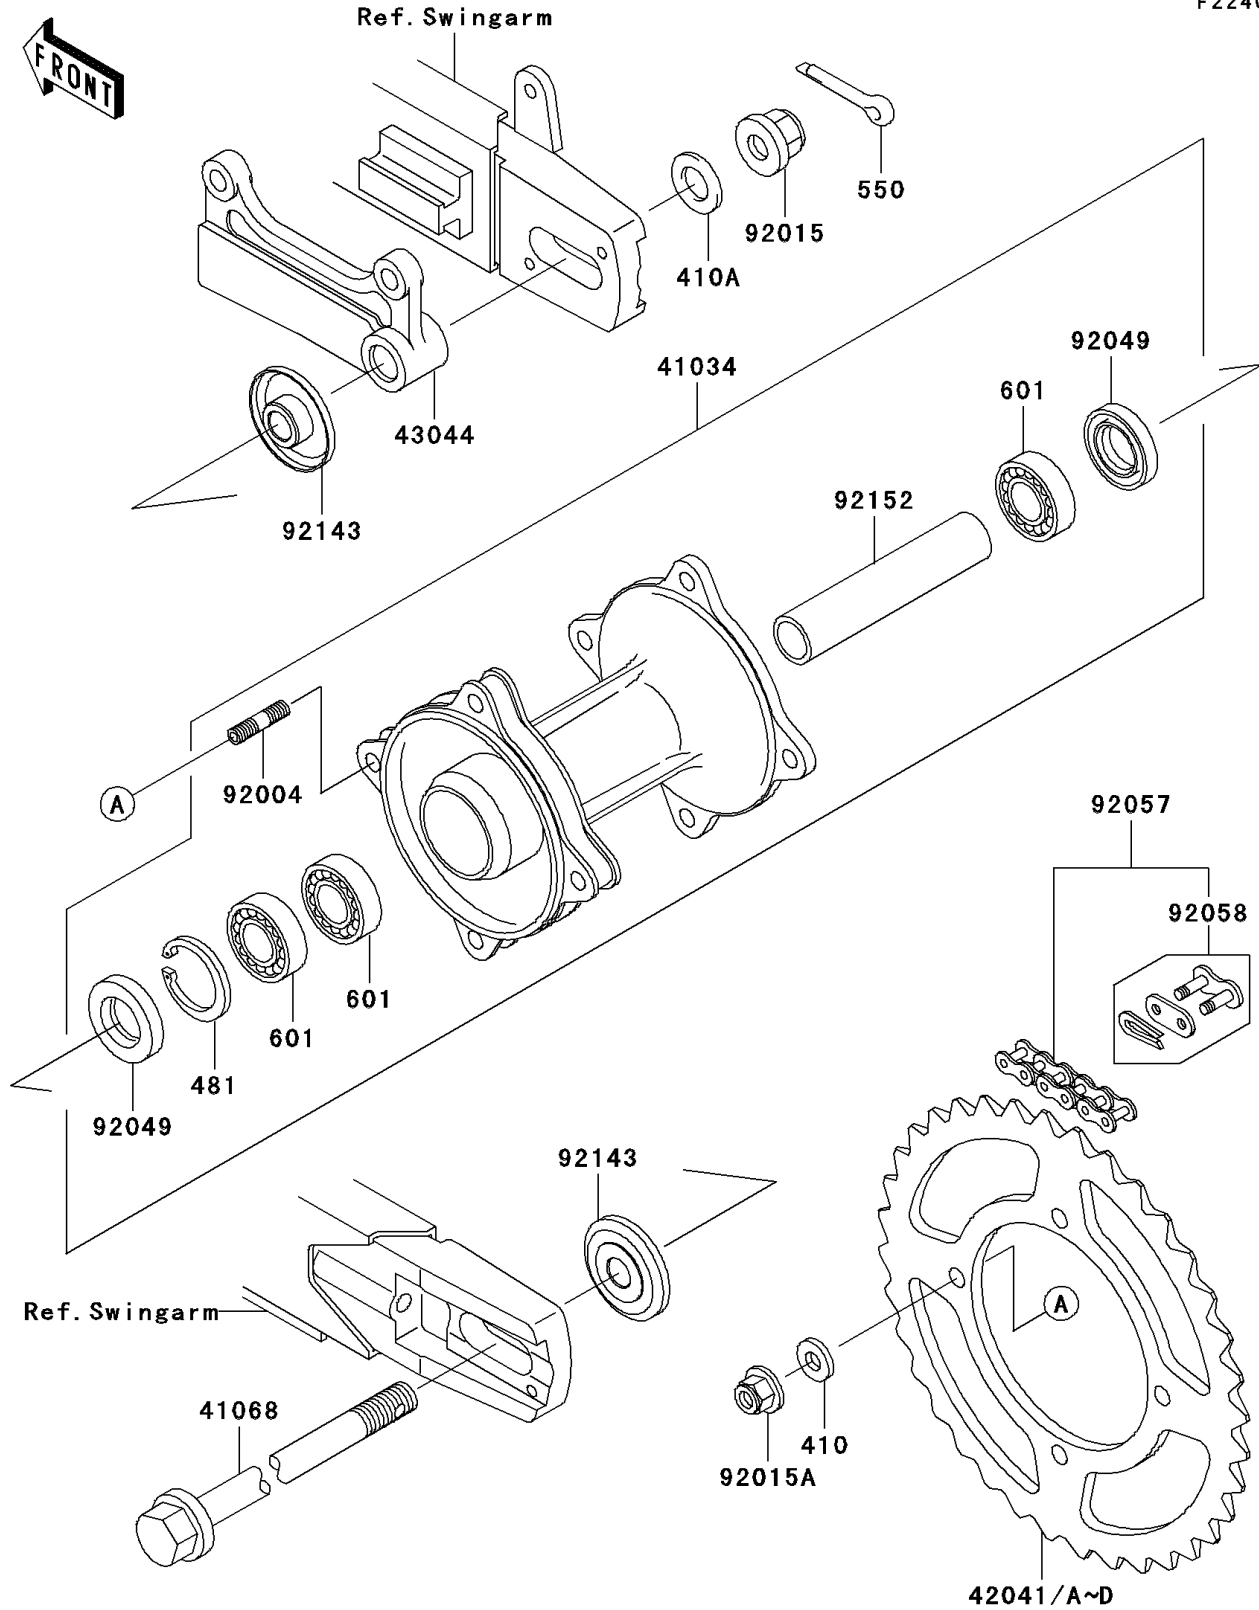

# 2004 KX100 PARTS DIAGRAM

Rear Hub

F2240

## 2004 KX100 PARTS LIST

### Rear Hub

ITEM NAME	PART NUMBER	QUANTITY
WASHER-PLAIN-SMALL,8MM (Ref # 410)	410B0800	4
WASHER-PLAIN-SMALL,14MM (Ref # 410A)	410B1400	1
CIRCLIP-TYPE-C,35MM (Ref # 481)	481J3500	1
PIN-COTTER,2.5X20 (Ref # 550)	550D2520	1
BEARING-BALL (Ref # 601)	601B6202UU	3
DRUM-ASSY,REAR BRAKE (Ref # 41034)	41034-1323	1
AXLE,RR (Ref # 41068)	41068-1401	1
SPROCKET-HUB,49T (Ref # 42041)	42041-1207	1
SPROCKET-HUB,50T (Ref # 42041A)	42041-1228	1
SPROCKET-HUB,51T (Ref # 42041B)	42041-1229	1
SPROCKET-HUB,52T (Ref # 42041C)	42041-1245	1
SPROCKET-HUB,53T (Ref # 42041D)	42041-1246	1
HOLDER-COMP-CALIPER (Ref # 43044)	43044-1122	1
STUD,8X16 (Ref # 92004)	92004-1183	4
NUT,FLANGED,14MM (Ref # 92015)	92015-1401	1
NUT,8MM (Ref # 92015A)	92015-1432	4
SEAL-OIL (Ref # 92049)	92049-1469	2
CHAIN,DRIVE,DID420DS2X124L (Ref # 92057)	92057-1497	1
JOINT-CHAIN,DRIVE (Ref # 92058)	92058-1086	1
COLLAR,RR AXLE,L=12.5 (Ref # 92143)	92143-1938	2
COLLAR,RR BRAKE DRUM,L=95 (Ref # 92152)	92152-1090	1