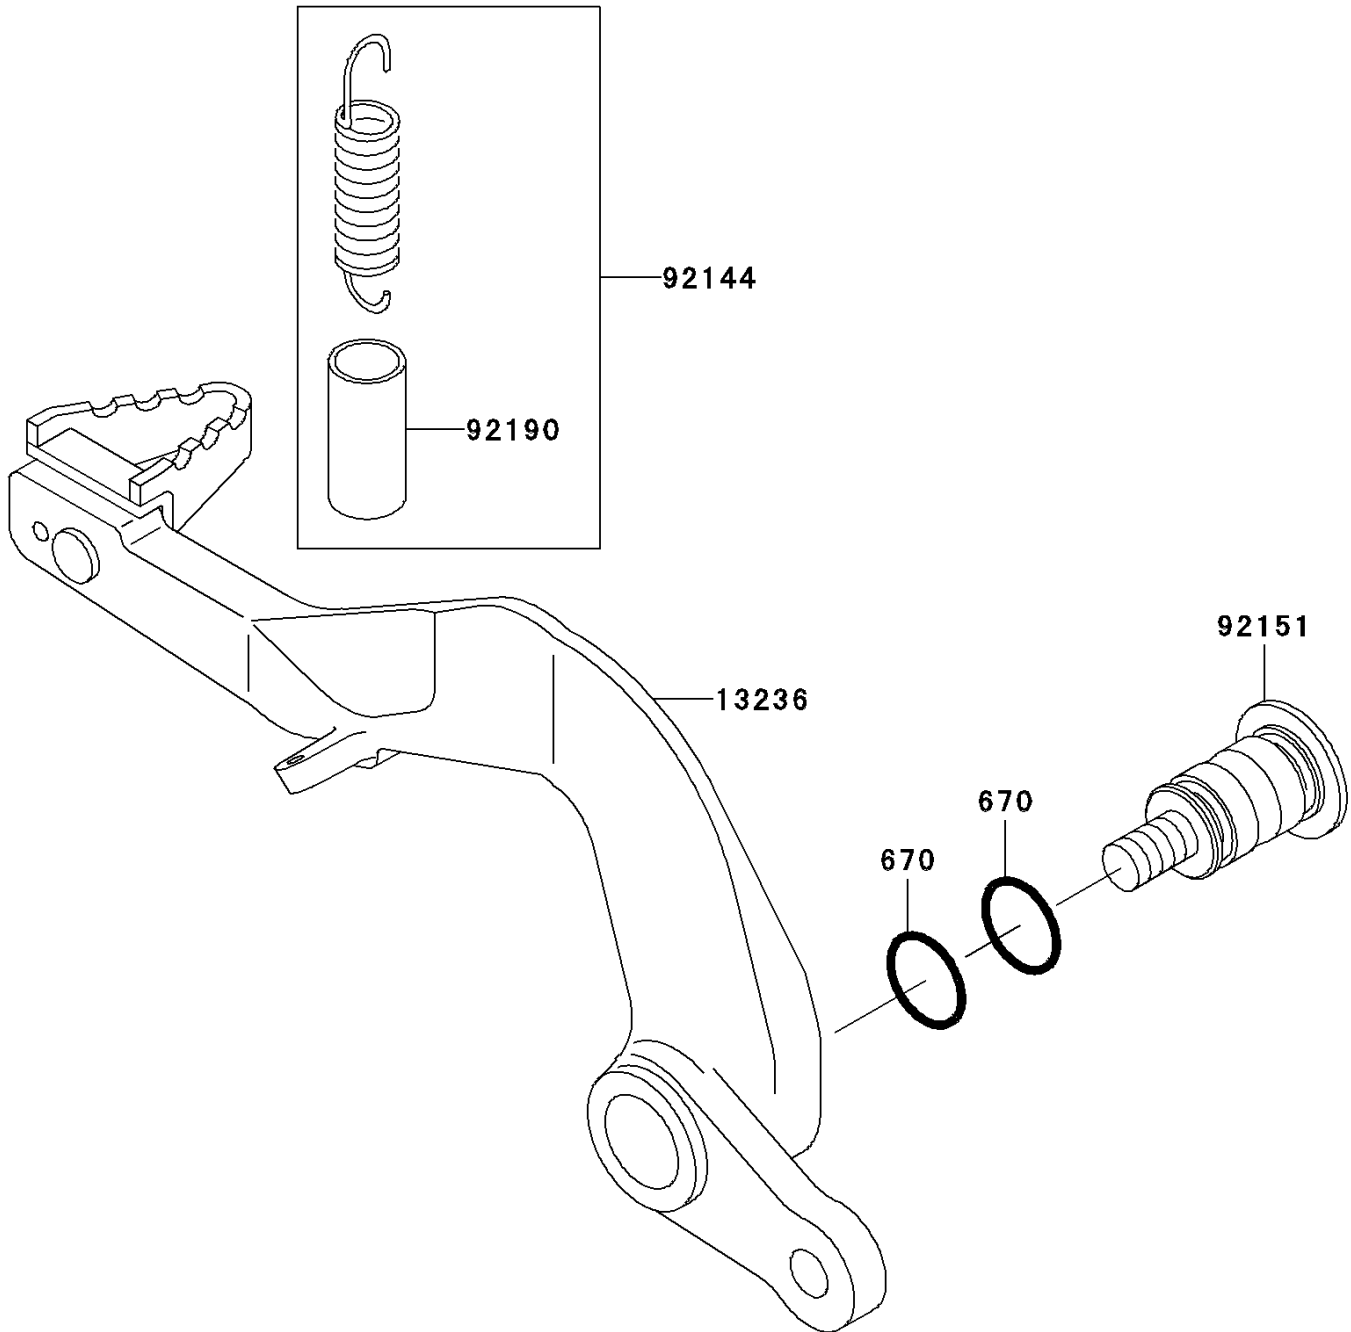

2001 KX100 PARTS DIAGRAM

Brake Pedal

F2260

2001 KX100 PARTS LIST

Brake Pedal

ITEM NAME	PART NUMBER	QUANTITY
O RING,12MM (Ref # 670)	670B2012	2
LEVER-COMP,BRAKE PEDAL,ALUM. (Ref # 13236)	13236-1353	1
SPRING,BRAKE PEDAL RETURN (Ref # 92144)	92144-1752	1
BOLT,BRAKE PEDAL,8MM (Ref # 92151)	92151-1572	1
TUBE,13X16X25 (Ref # 92190)	92190-1488	1