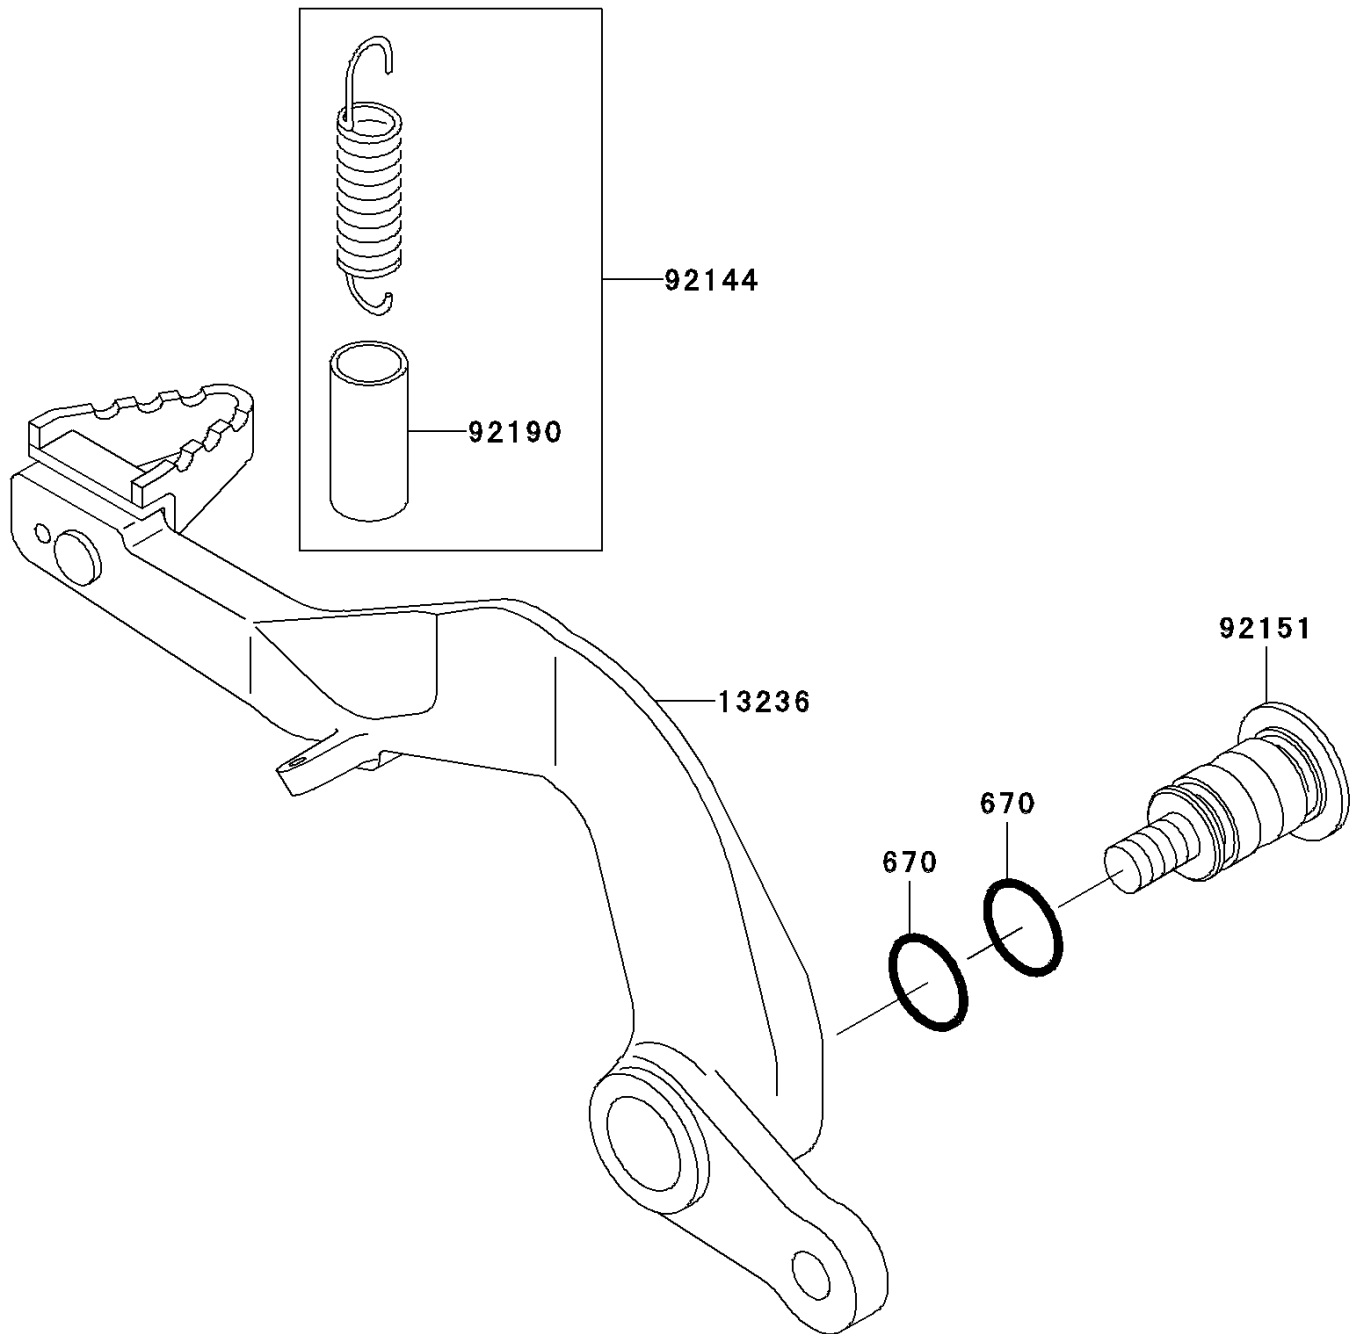

2001 KX100 PARTS DIAGRAM

Brake Pedal

F2260

2001 KX100 PARTS LIST

Brake Pedal

ITEM NAME	PART NUMBER	QUANTITY
O RING,12MM (Ref # 670)	670B2012	2
LEVER-COMP,BRAKE PEDAL,ALUM. (Ref # 13236)	13236-1353	1
SPRING,BRAKE PEDAL RETURN (Ref # 92144)	92144-1752	1
BOLT,BRAKE PEDAL,8MM (Ref # 92151)	92151-1572	1
TUBE,13X16X25 (Ref # 92190)	92190-1488	1