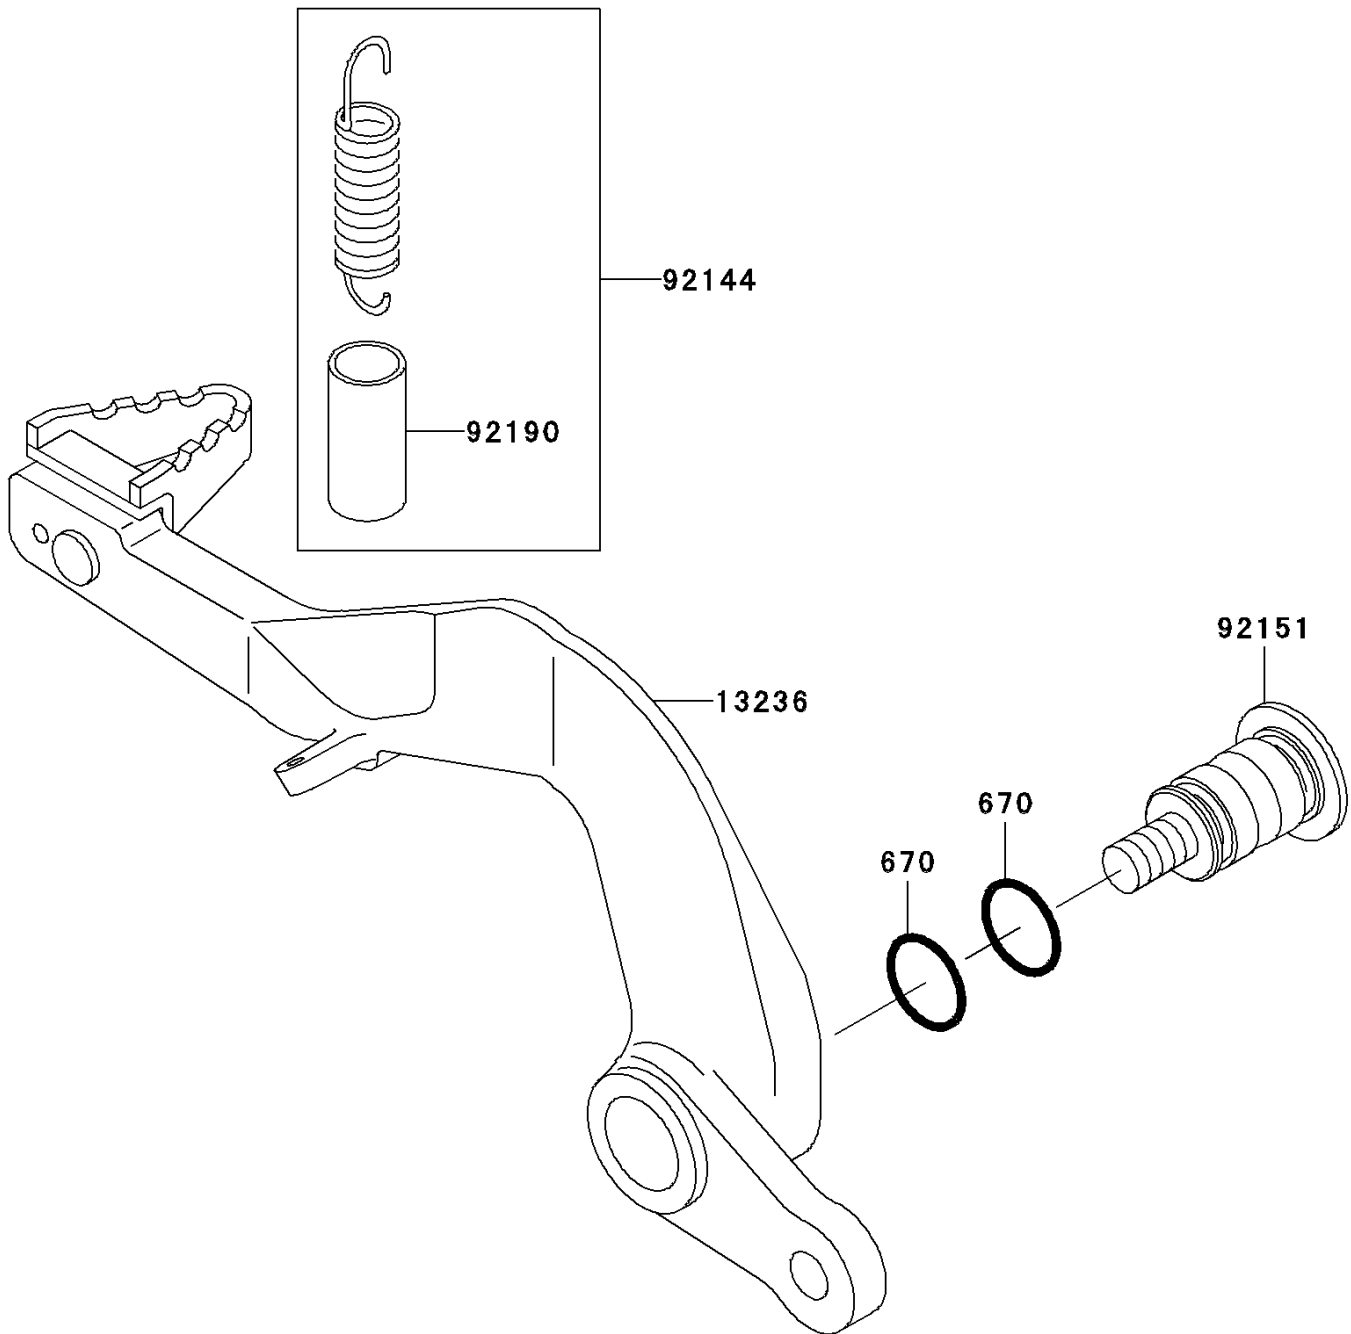

2003 KX100 PARTS DIAGRAM

Brake Pedal

F2260

2003 KX100 PARTS LIST

Brake Pedal

ITEM NAME	PART NUMBER	QUANTITY
O RING,12MM (Ref # 670)	670B2012	2
LEVER-COMP,BRAKE PEDAL,ALUM. (Ref # 13236)	13236-1353	1
SPRING,BRAKE PEDAL RETURN (Ref # 92144)	92144-1752	1
BOLT,BRAKE PEDAL,8MM (Ref # 92151)	92151-1572	1
TUBE,13X16X25 (Ref # 92190)	92190-1488	1