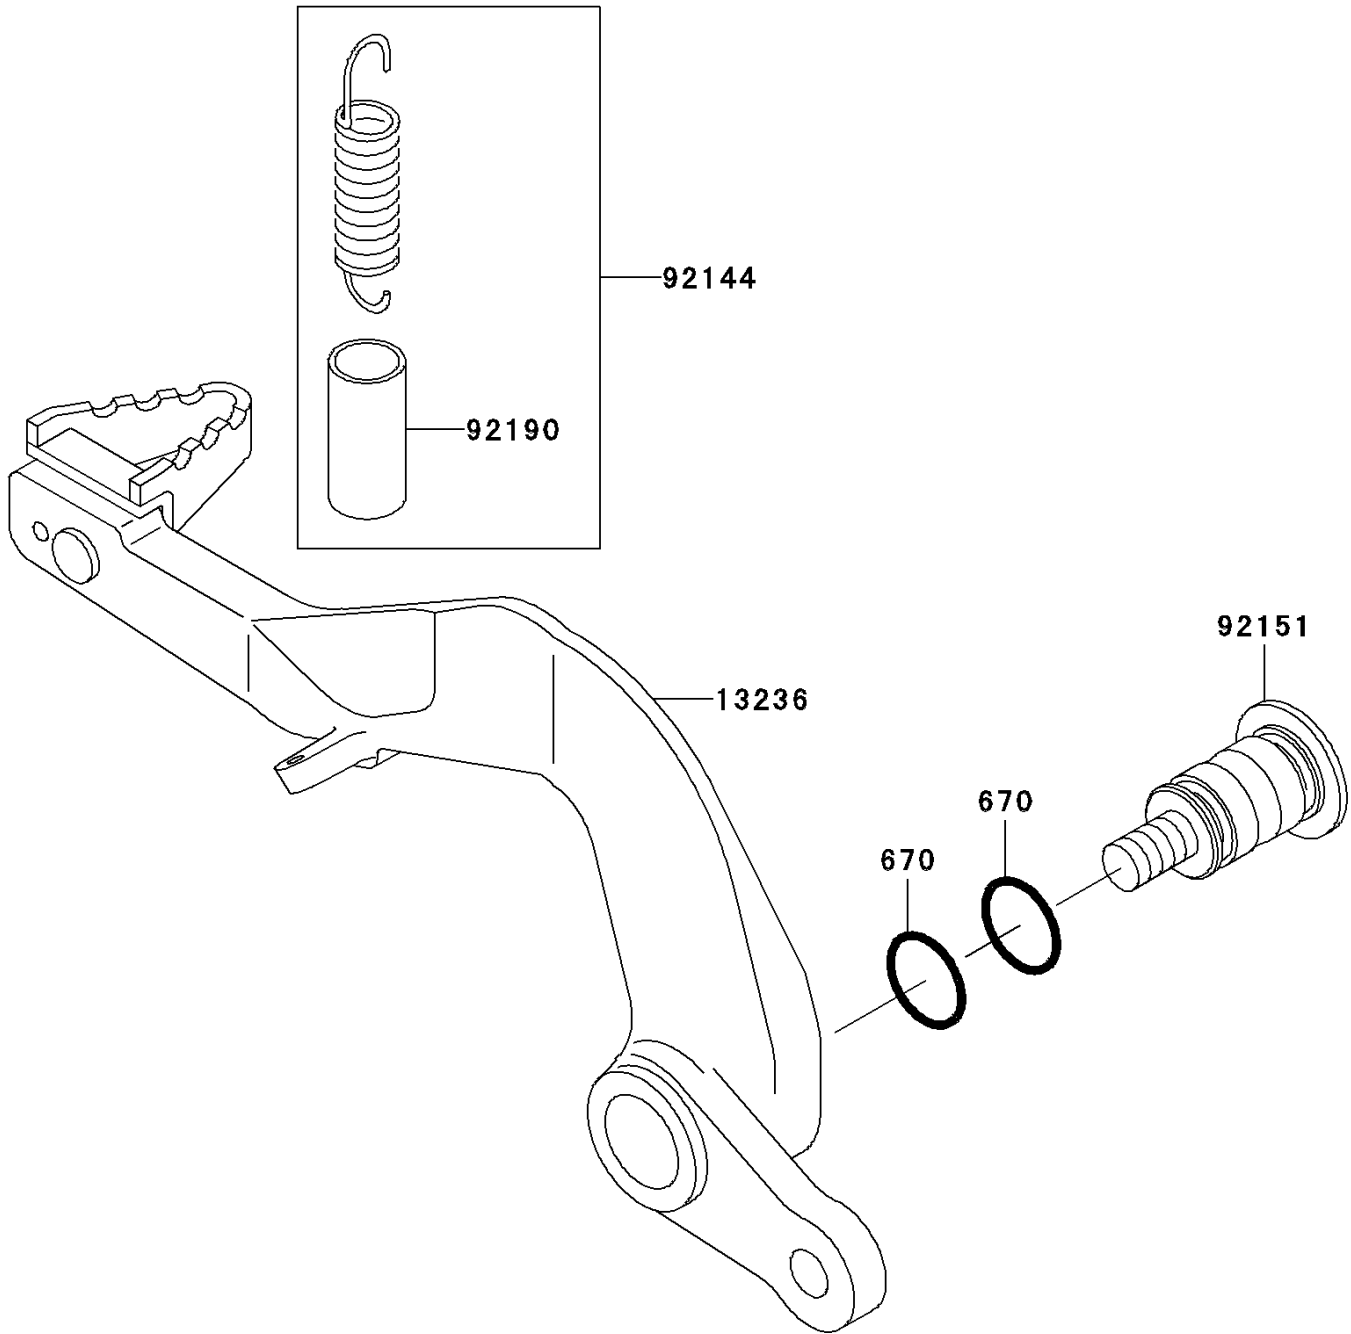

2003 KX100 PARTS DIAGRAM

Brake Pedal

F2260

2003 KX100 PARTS LIST

Brake Pedal

ITEM NAME	PART NUMBER	QUANTITY
O RING,12MM (Ref # 670)	670B2012	2
LEVER-COMP,BRAKE PEDAL,ALUM. (Ref # 13236)	13236-1353	1
SPRING,BRAKE PEDAL RETURN (Ref # 92144)	92144-1752	1
BOLT,BRAKE PEDAL,8MM (Ref # 92151)	92151-1572	1
TUBE,13X16X25 (Ref # 92190)	92190-1488	1