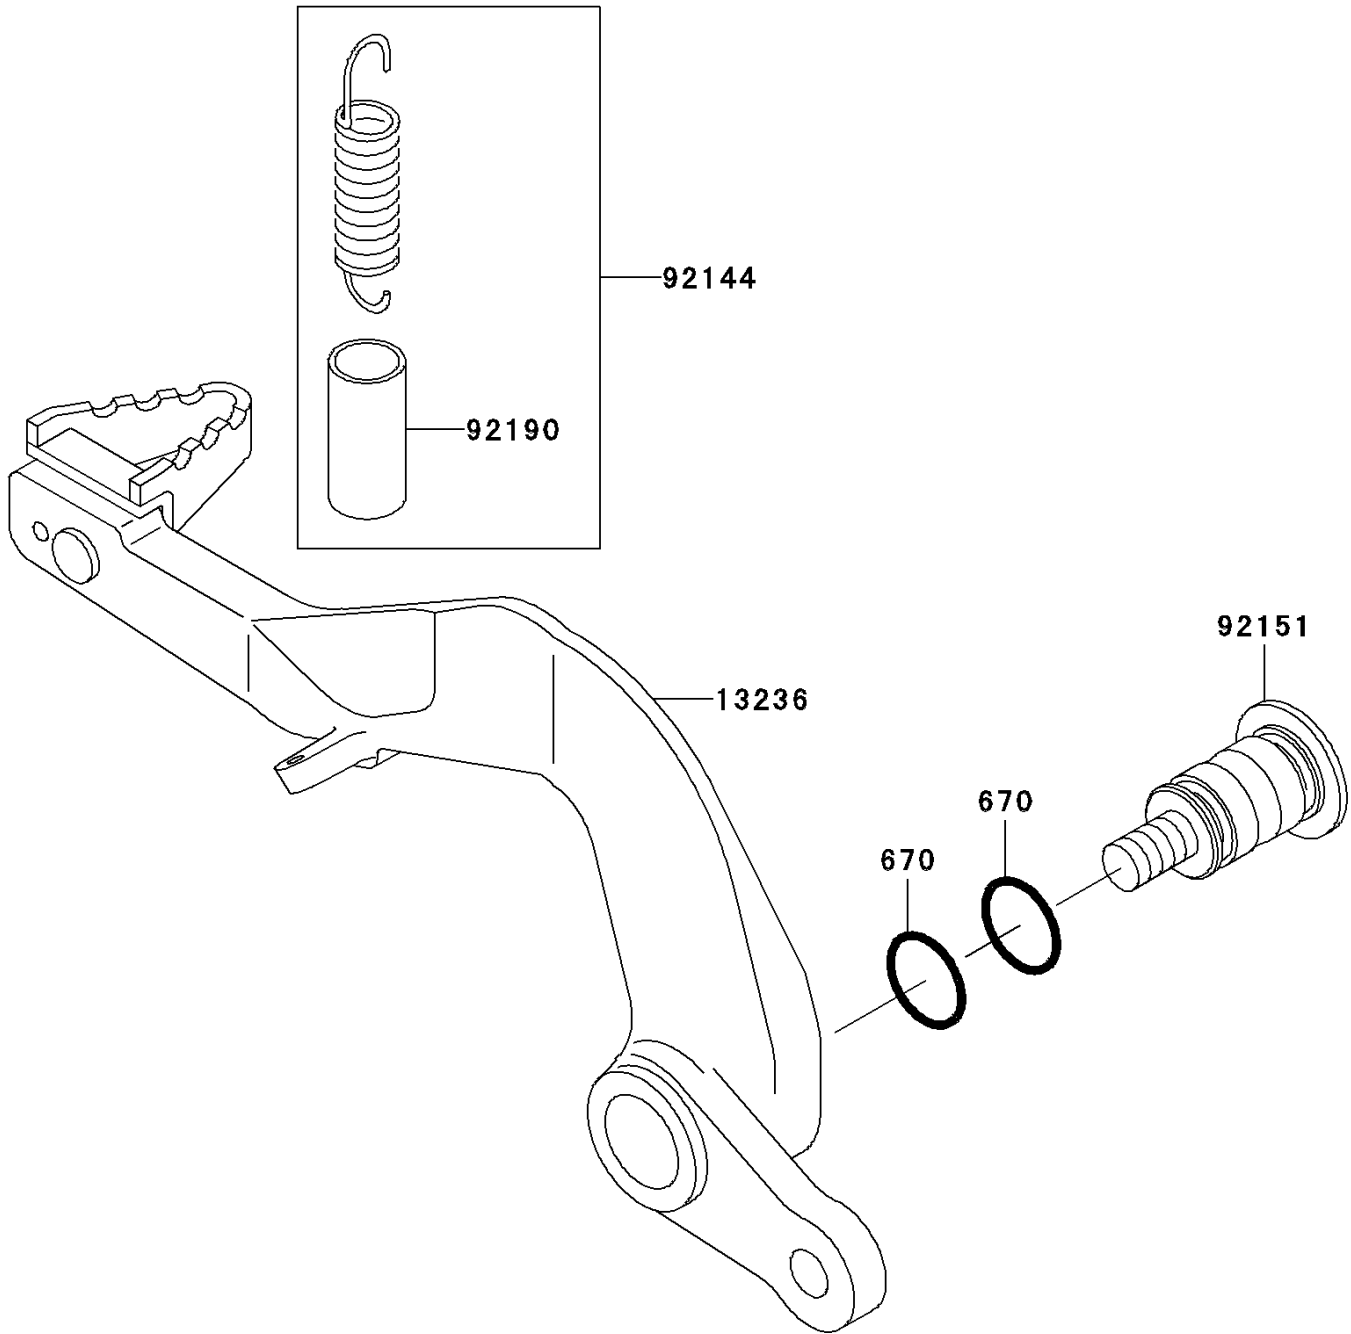

# 2004 KX100 PARTS DIAGRAM

Brake Pedal

F2260

## 2004 KX100 PARTS LIST

### Brake Pedal

ITEM NAME	PART NUMBER	QUANTITY
O RING,12MM (Ref # 670)	670B2012	2
LEVER-COMP,BRAKE PEDAL,ALUM. (Ref # 13236)	13236-1353	1
SPRING,BRAKE PEDAL RETURN (Ref # 92144)	92144-1752	1
BOLT,BRAKE PEDAL,8MM (Ref # 92151)	92151-1572	1
TUBE,13X16X25 (Ref # 92190)	92190-1488	1